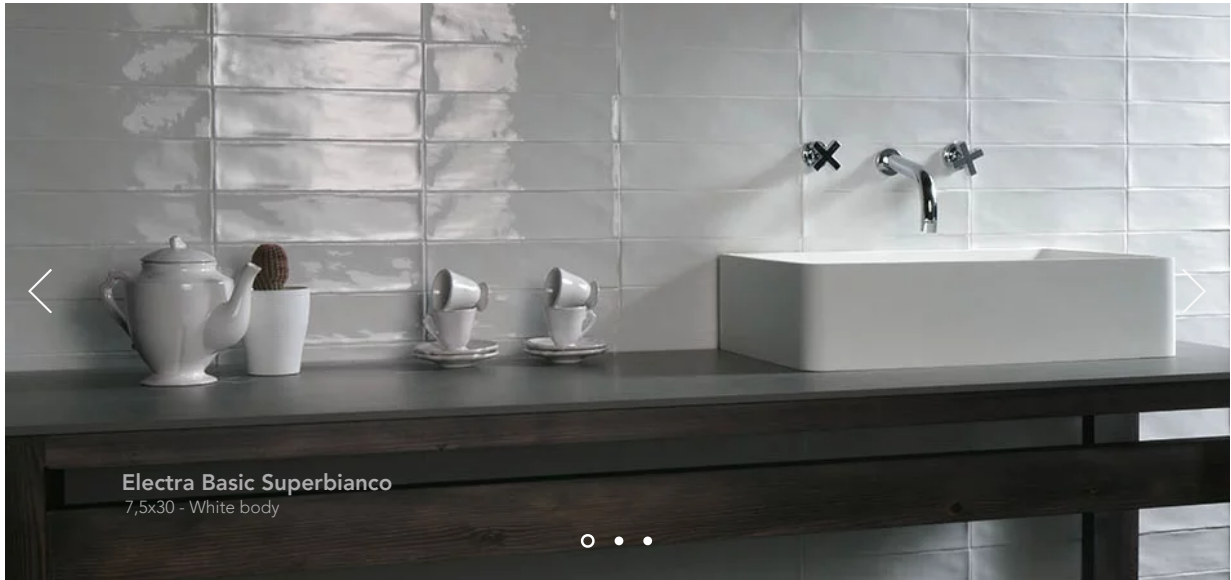

ELECTRA & ELECTRA BASIC

[Back to collections](#)

Electra Basic Superbianco
7,5x30 - White body

Wall tiles - 7,5x15 cm - 3"x6" / 7,5x30 cm - 3"x12"

WB

ELECTRA

Electra Panna

Electra Lavanda

Electra Argento

Electra Piombo

ELECTRA BASIC

Electra Superbianco

Electra Taupe

Electra Bianco

Electra Grigio

Electra Avorio