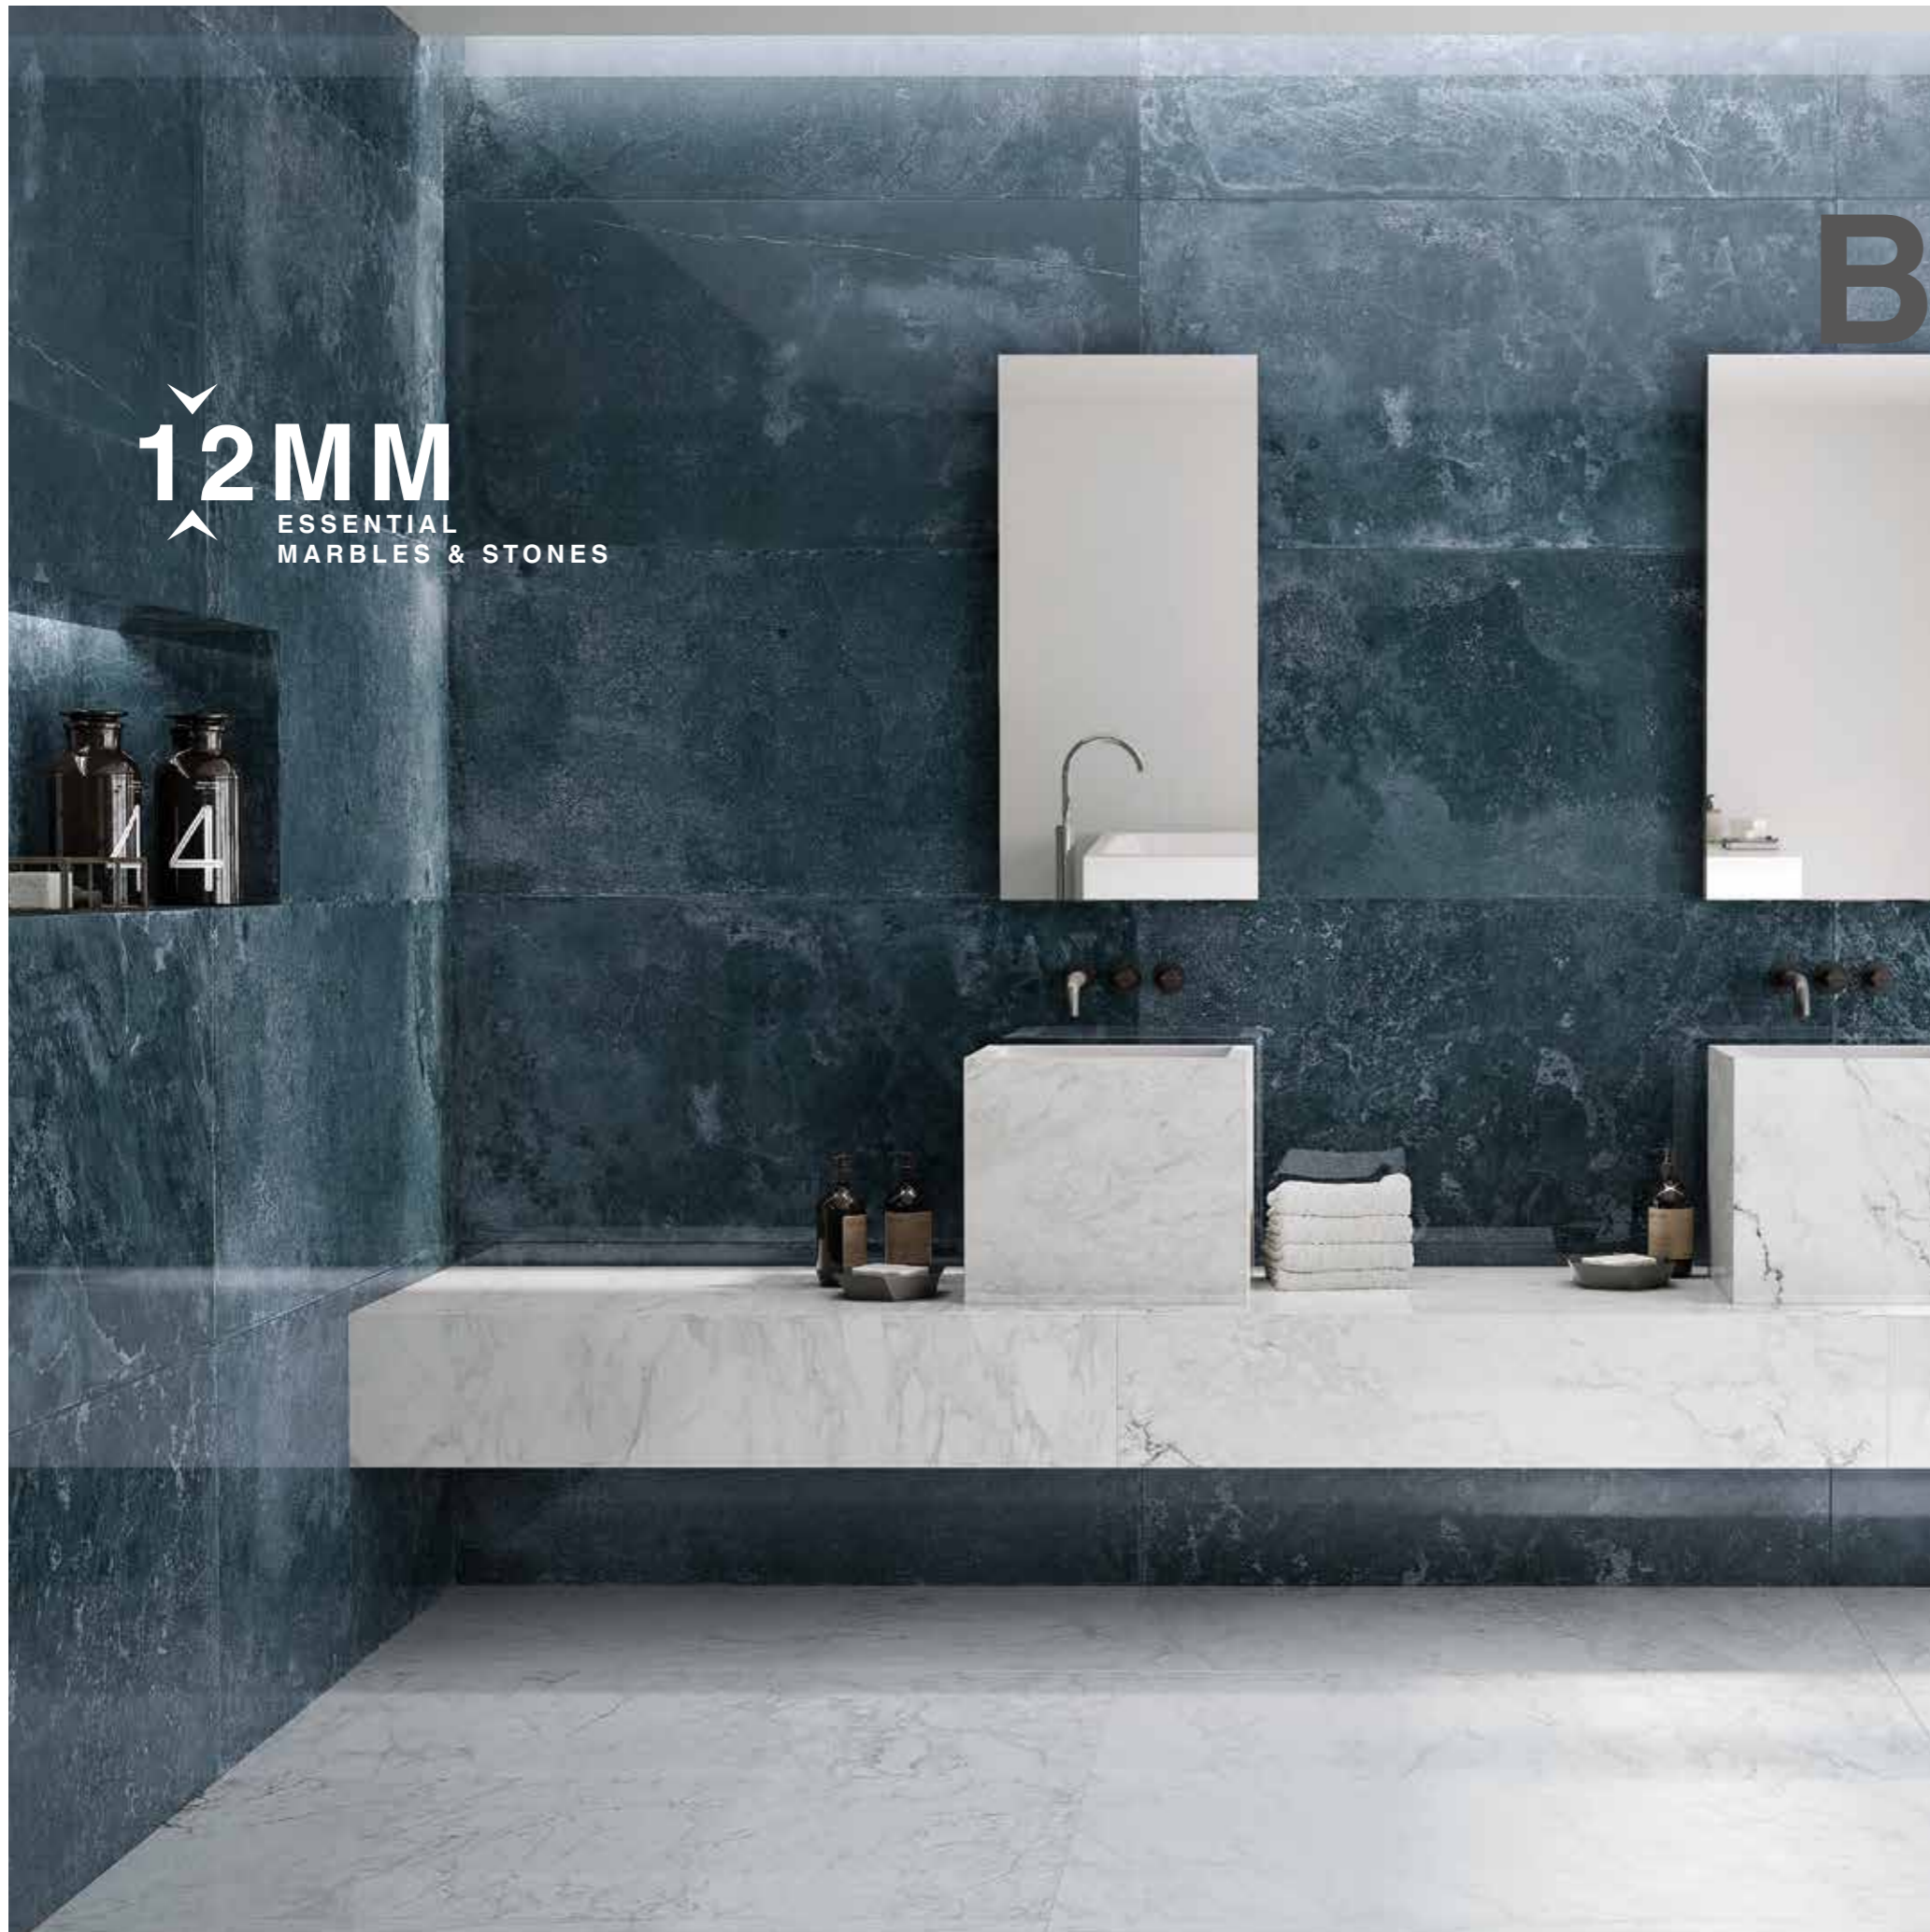

**Durero Grafito**  
**60x120 cm.** / 23,6"x47,2"

**Durero Grey**  
**60x120 cm.** / 23,6"x47,2"

**12MM**  
 ESSENTIAL  
 MARBLES & STONES

-BASSALT 80-

**Bassalt**

Bassalt 60x120 cm. / 23,6"x47,2"

Picasso Honed 60x120 cm. / 23,6"x47,2"