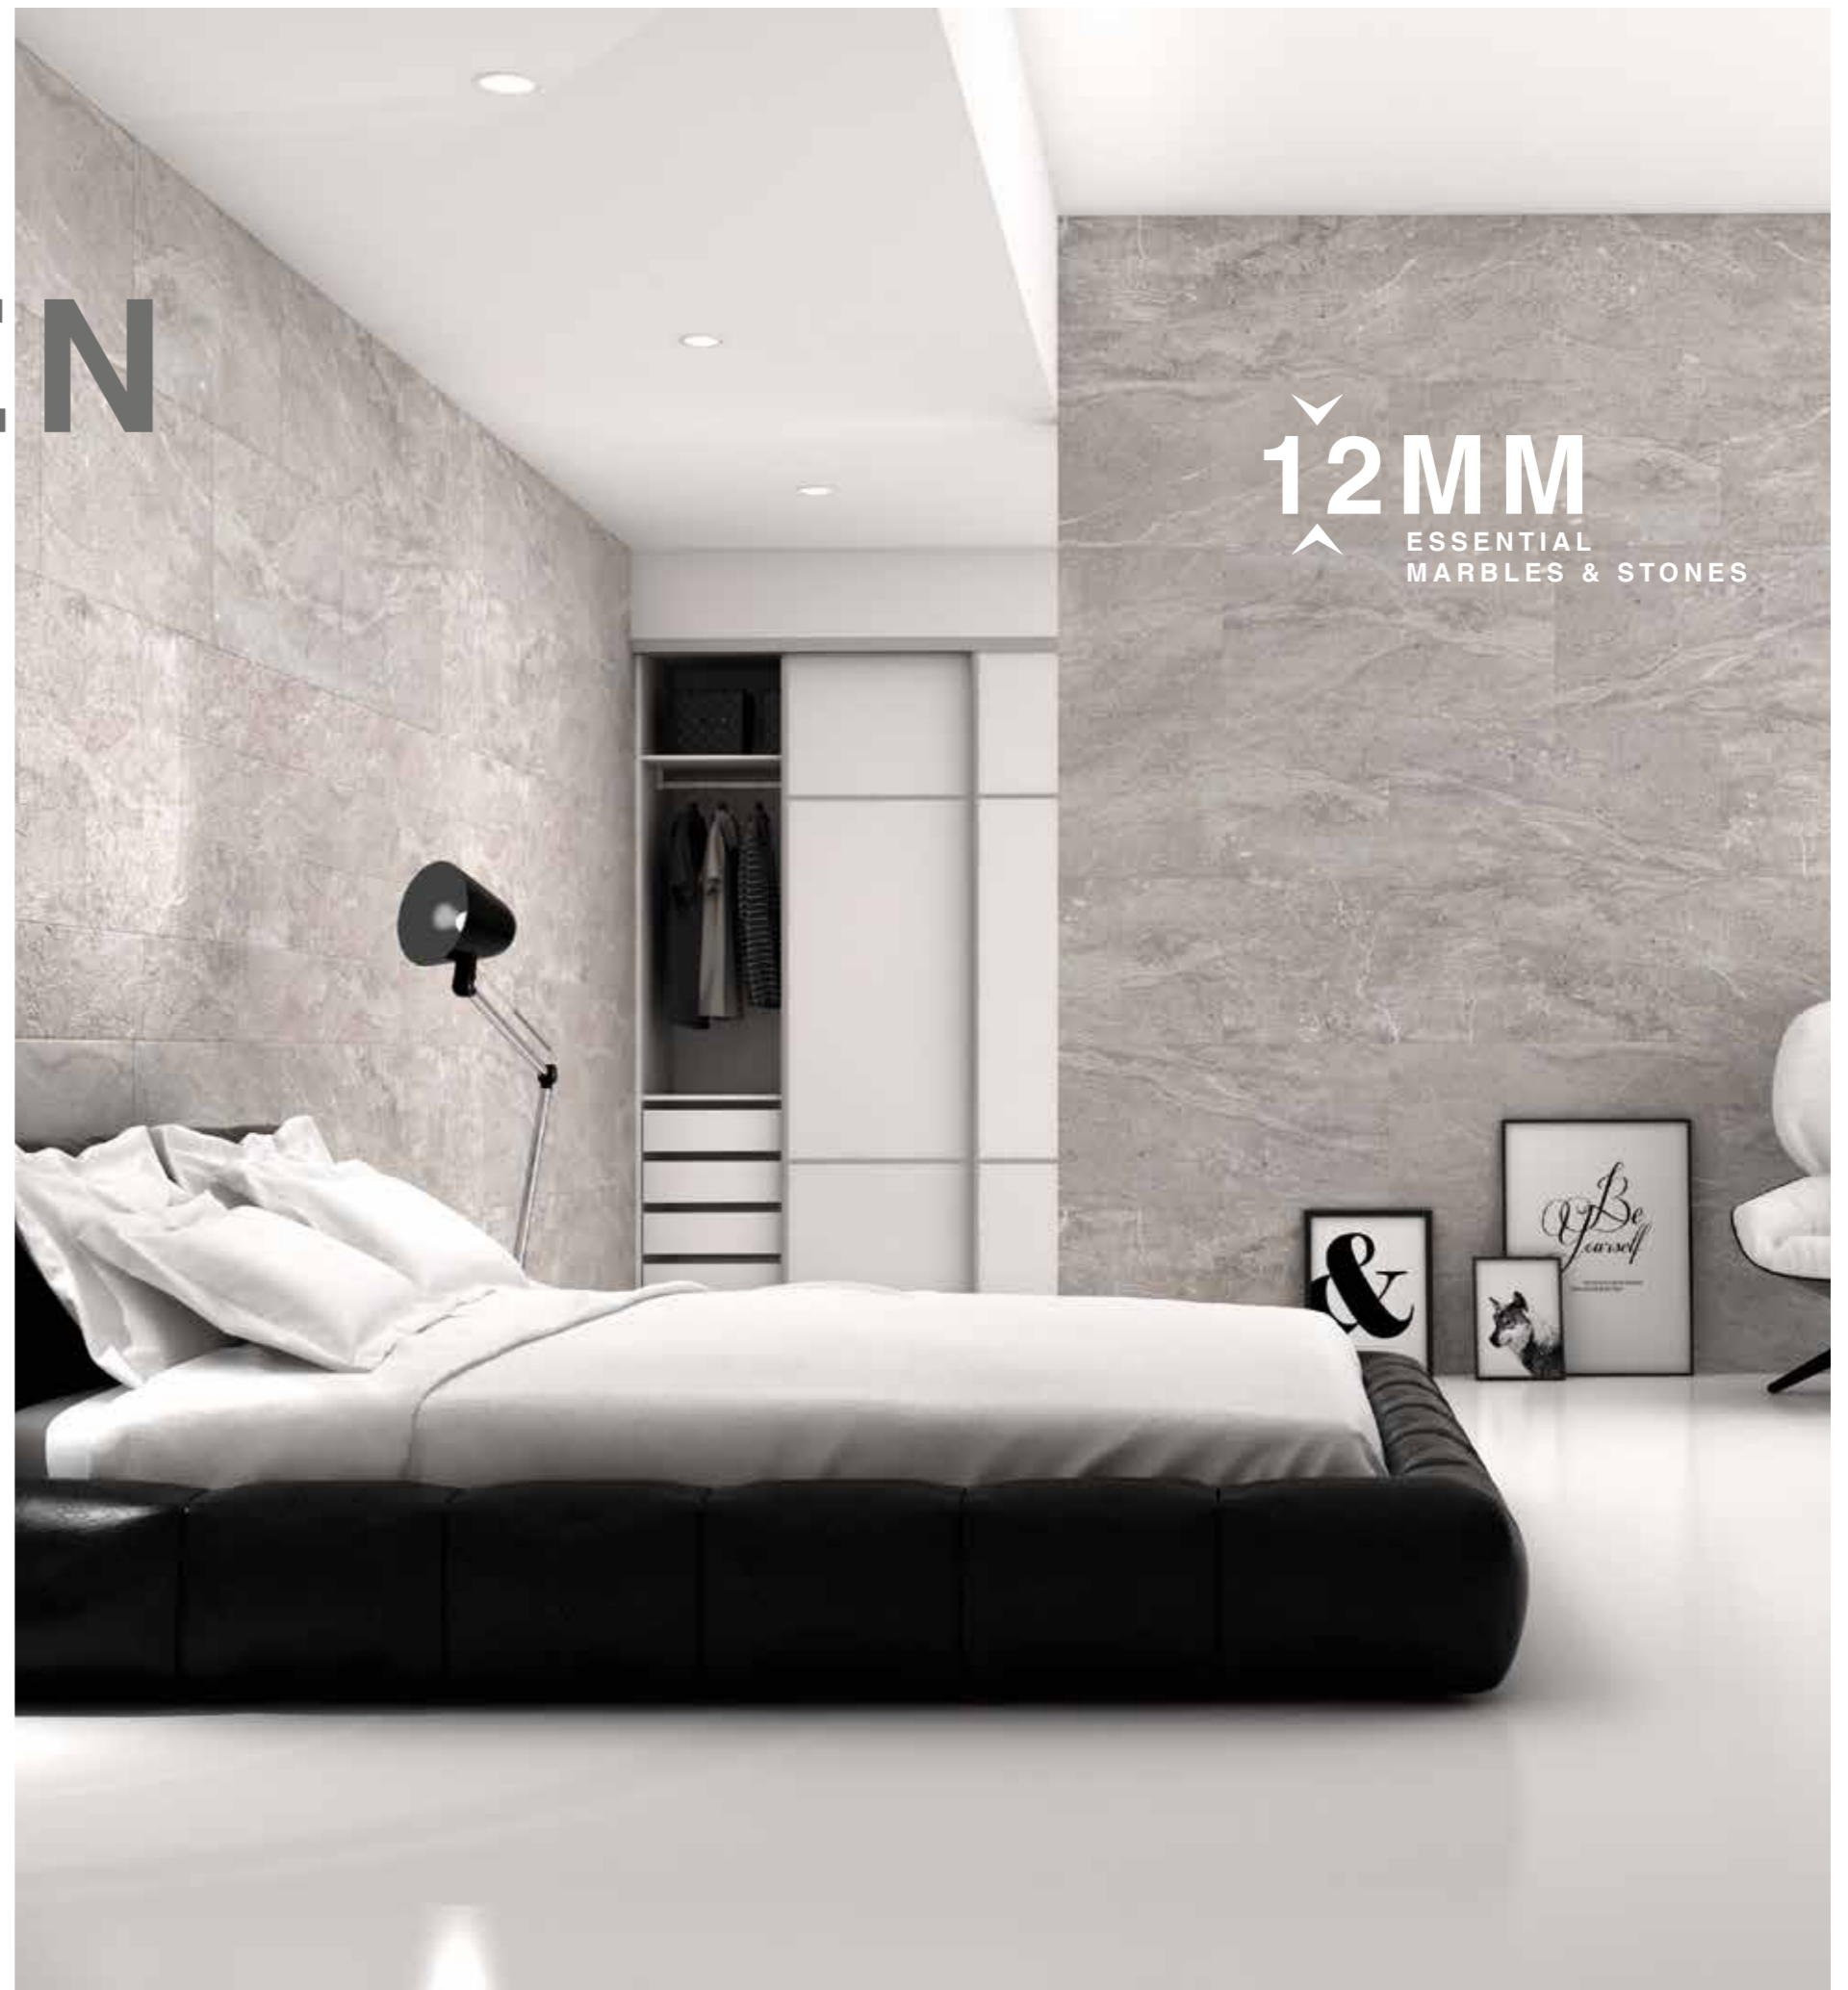

Nielsen Marrón 60x120 cm. / 23,6"x47,2"

Nielsen Antracita 60x120 cm. / 23,6"x47,2"

Distintas graficas empaquetadas de forma aleatoria /  
Different graphics randomly packaged

12MM  
ESSENTIAL  
MARBLES & STONES

**12MM**  
 ESSENTIAL  
 MARBLES & STONES

-ONICE 94-

**Onice**

Onice 60x120 cm. / 23,6"x46,8"