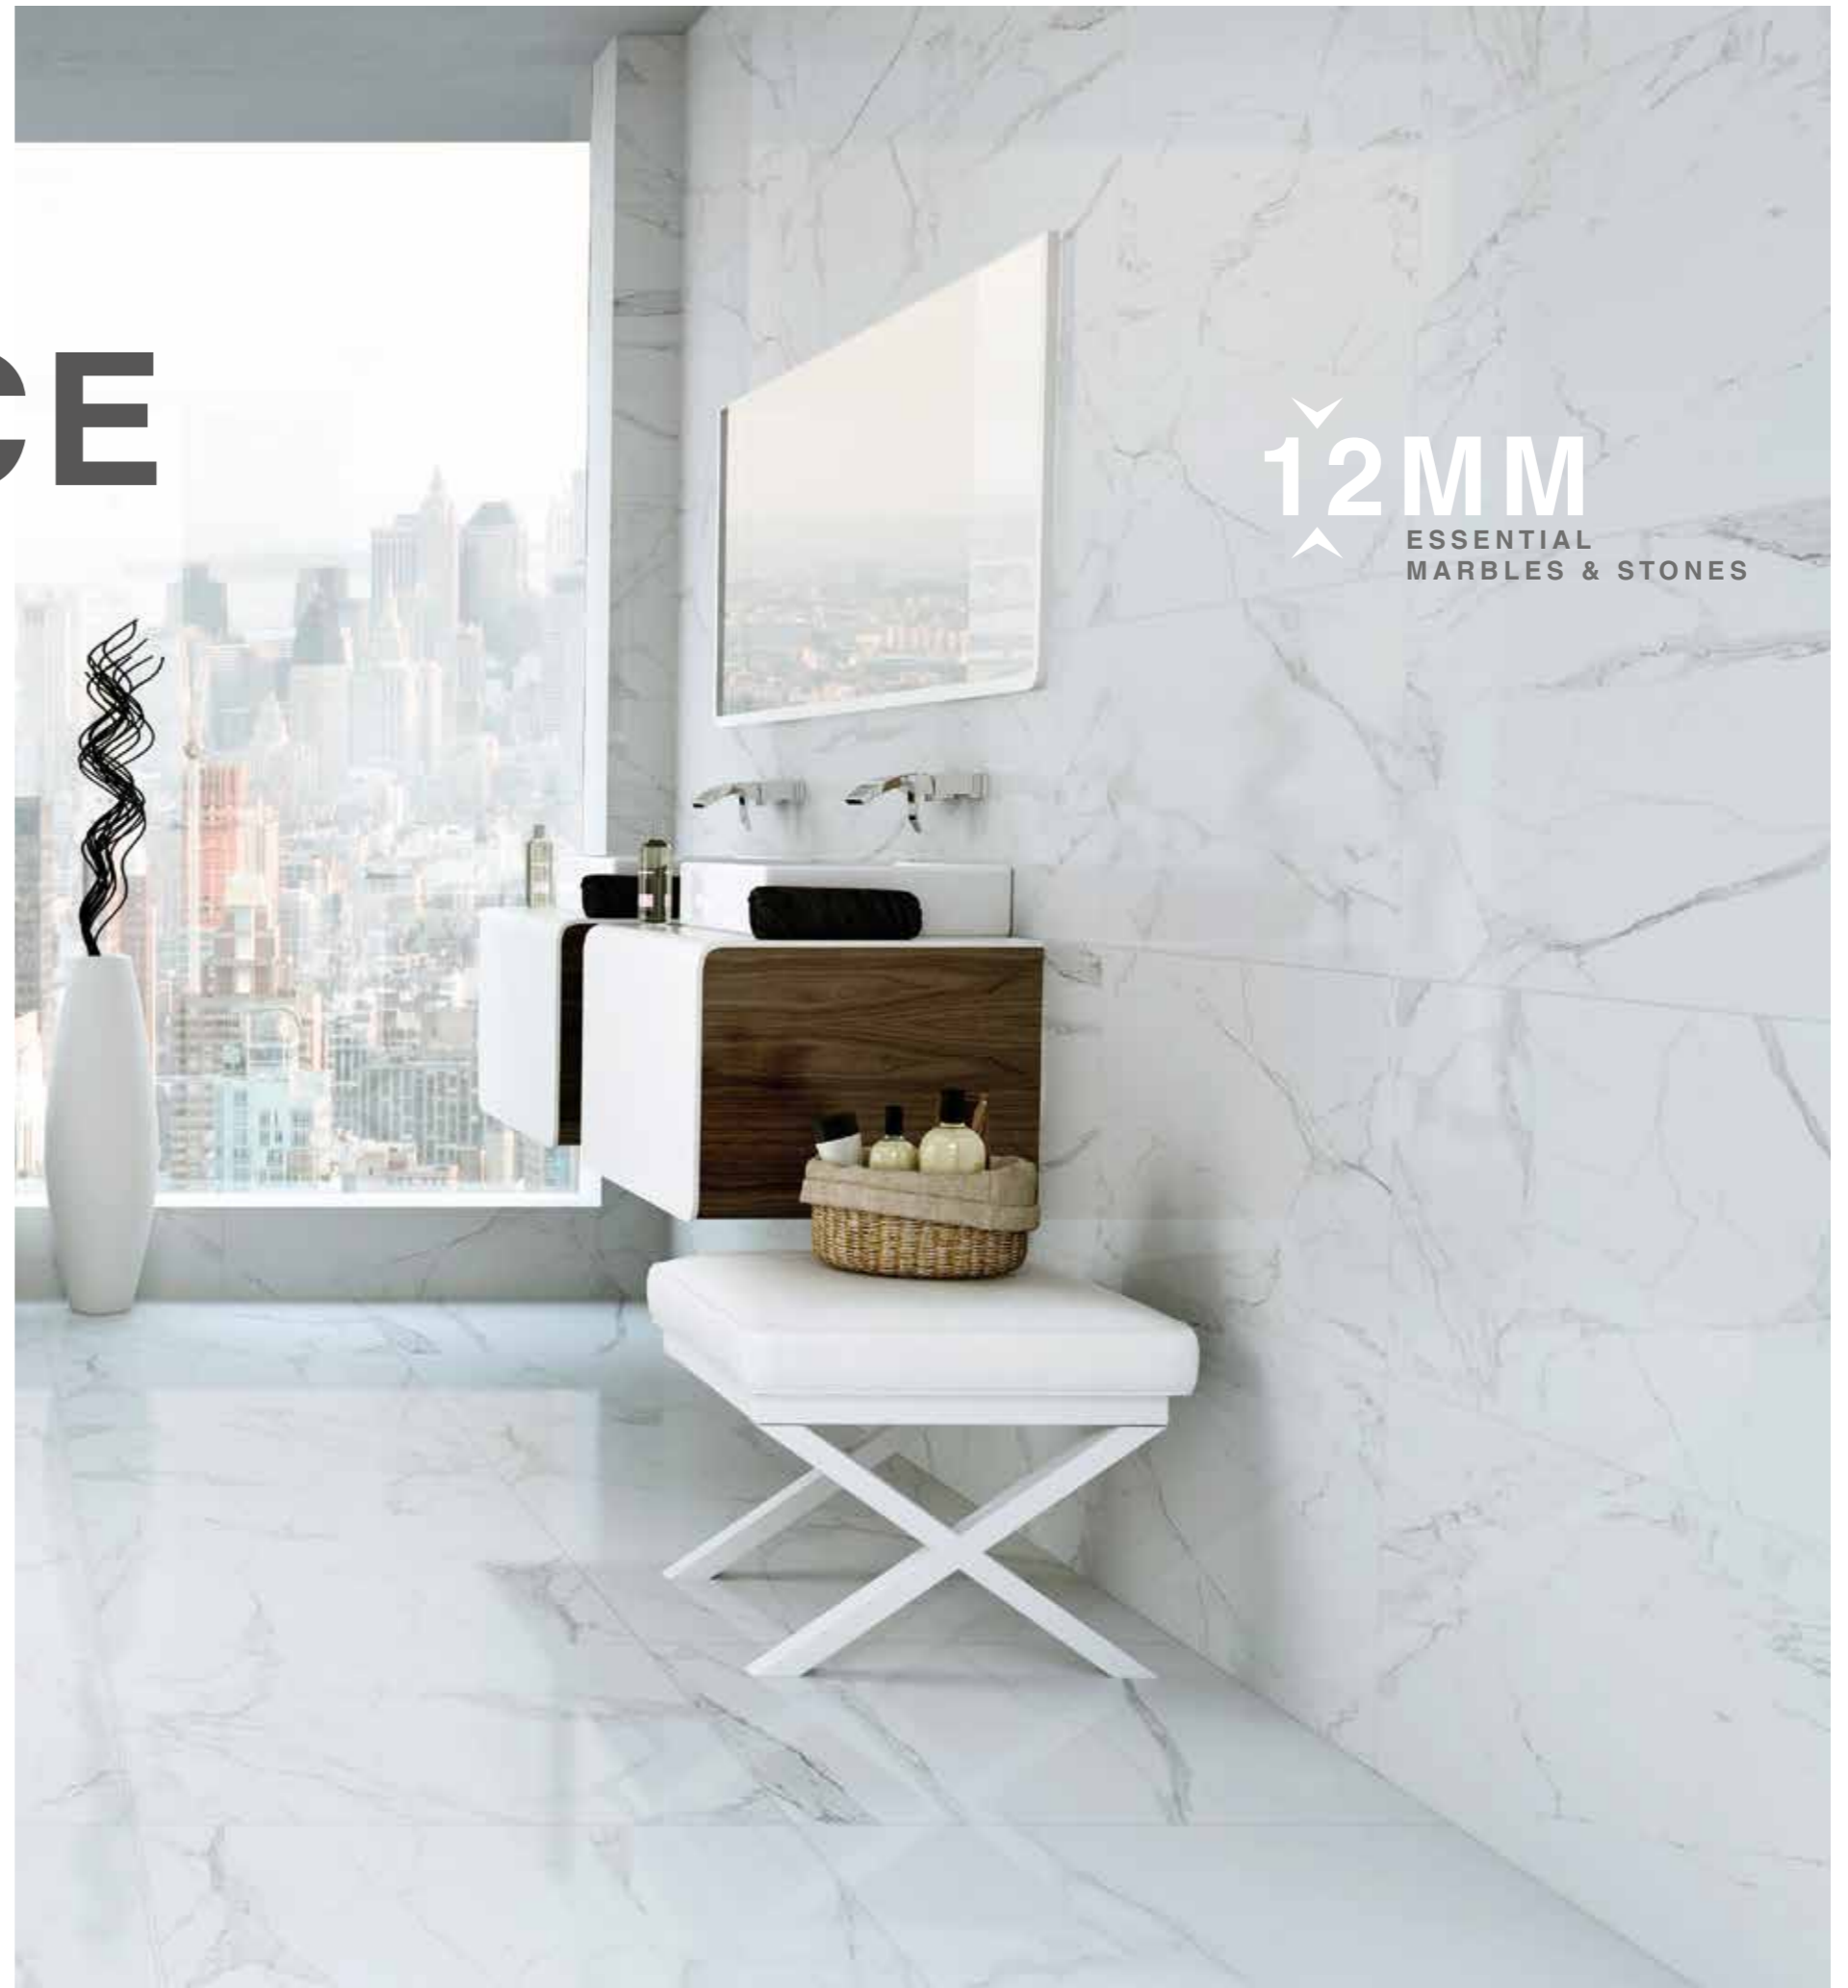

12MM
ESSENTIAL
MARBLES & STONES