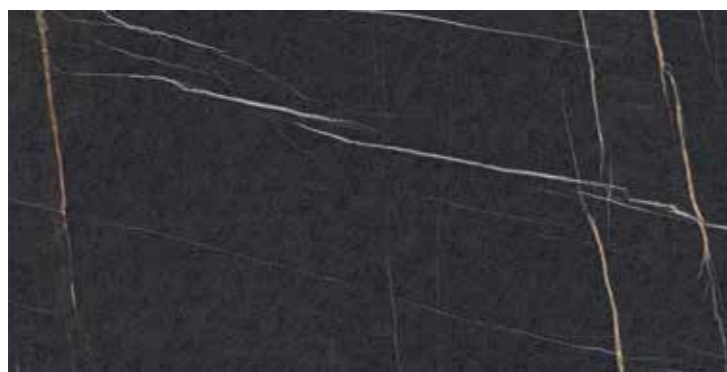

# GOYA

RECTIFIED PORCELAIN TILES

60x120 cm. / 23,6"x47,2"

Goya Abujardado  
60x120 cm. / 23,6"x47,2"

Goya Relieve  
60x120 cm. / 23,6"x47,2"