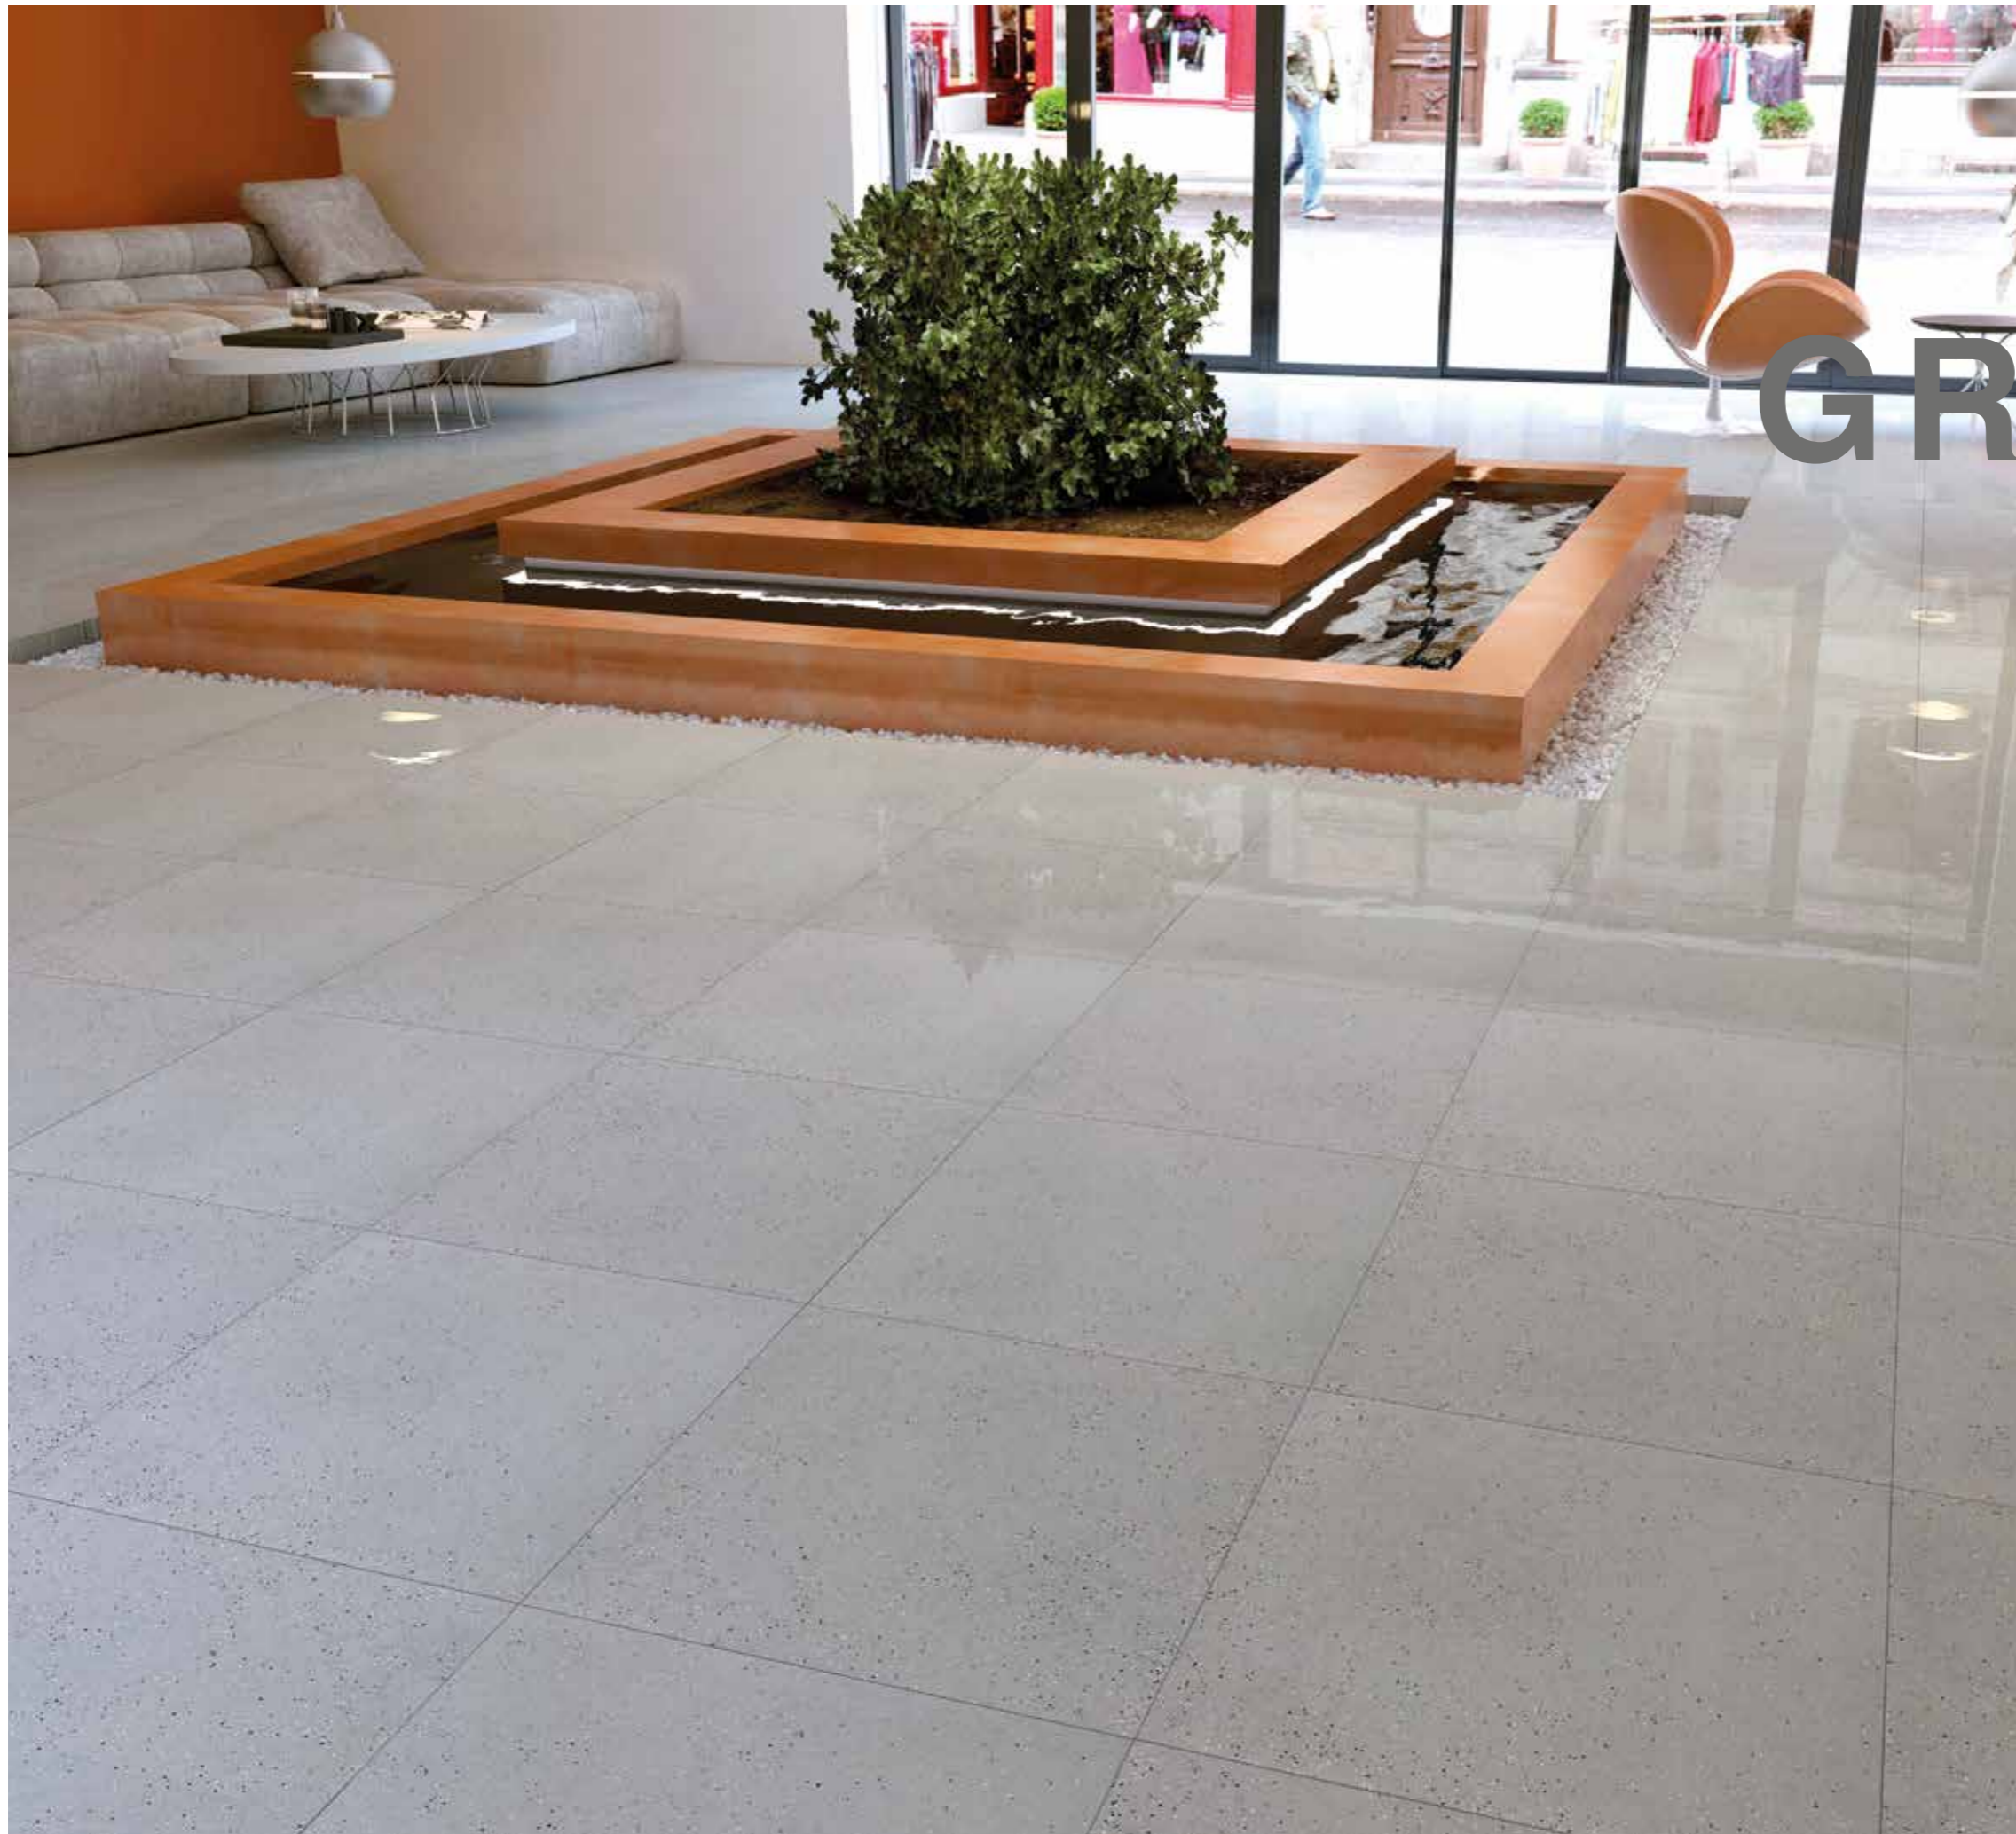

# GRAVITY

RECTIFIED PORCELAIN TILES  
POLISHED / HONED

**60x120 cm.** / 23,6"x47,2"  
**60x60 cm.** / 23,6"x23,6"  
**30x60 cm.** / 11,8"x23,6"

-GRAVITY 56-

12MM  
LUXURY

**Gravity**

Gravity Grey Pulido 60x60 cm. / 23,6"x23,6"