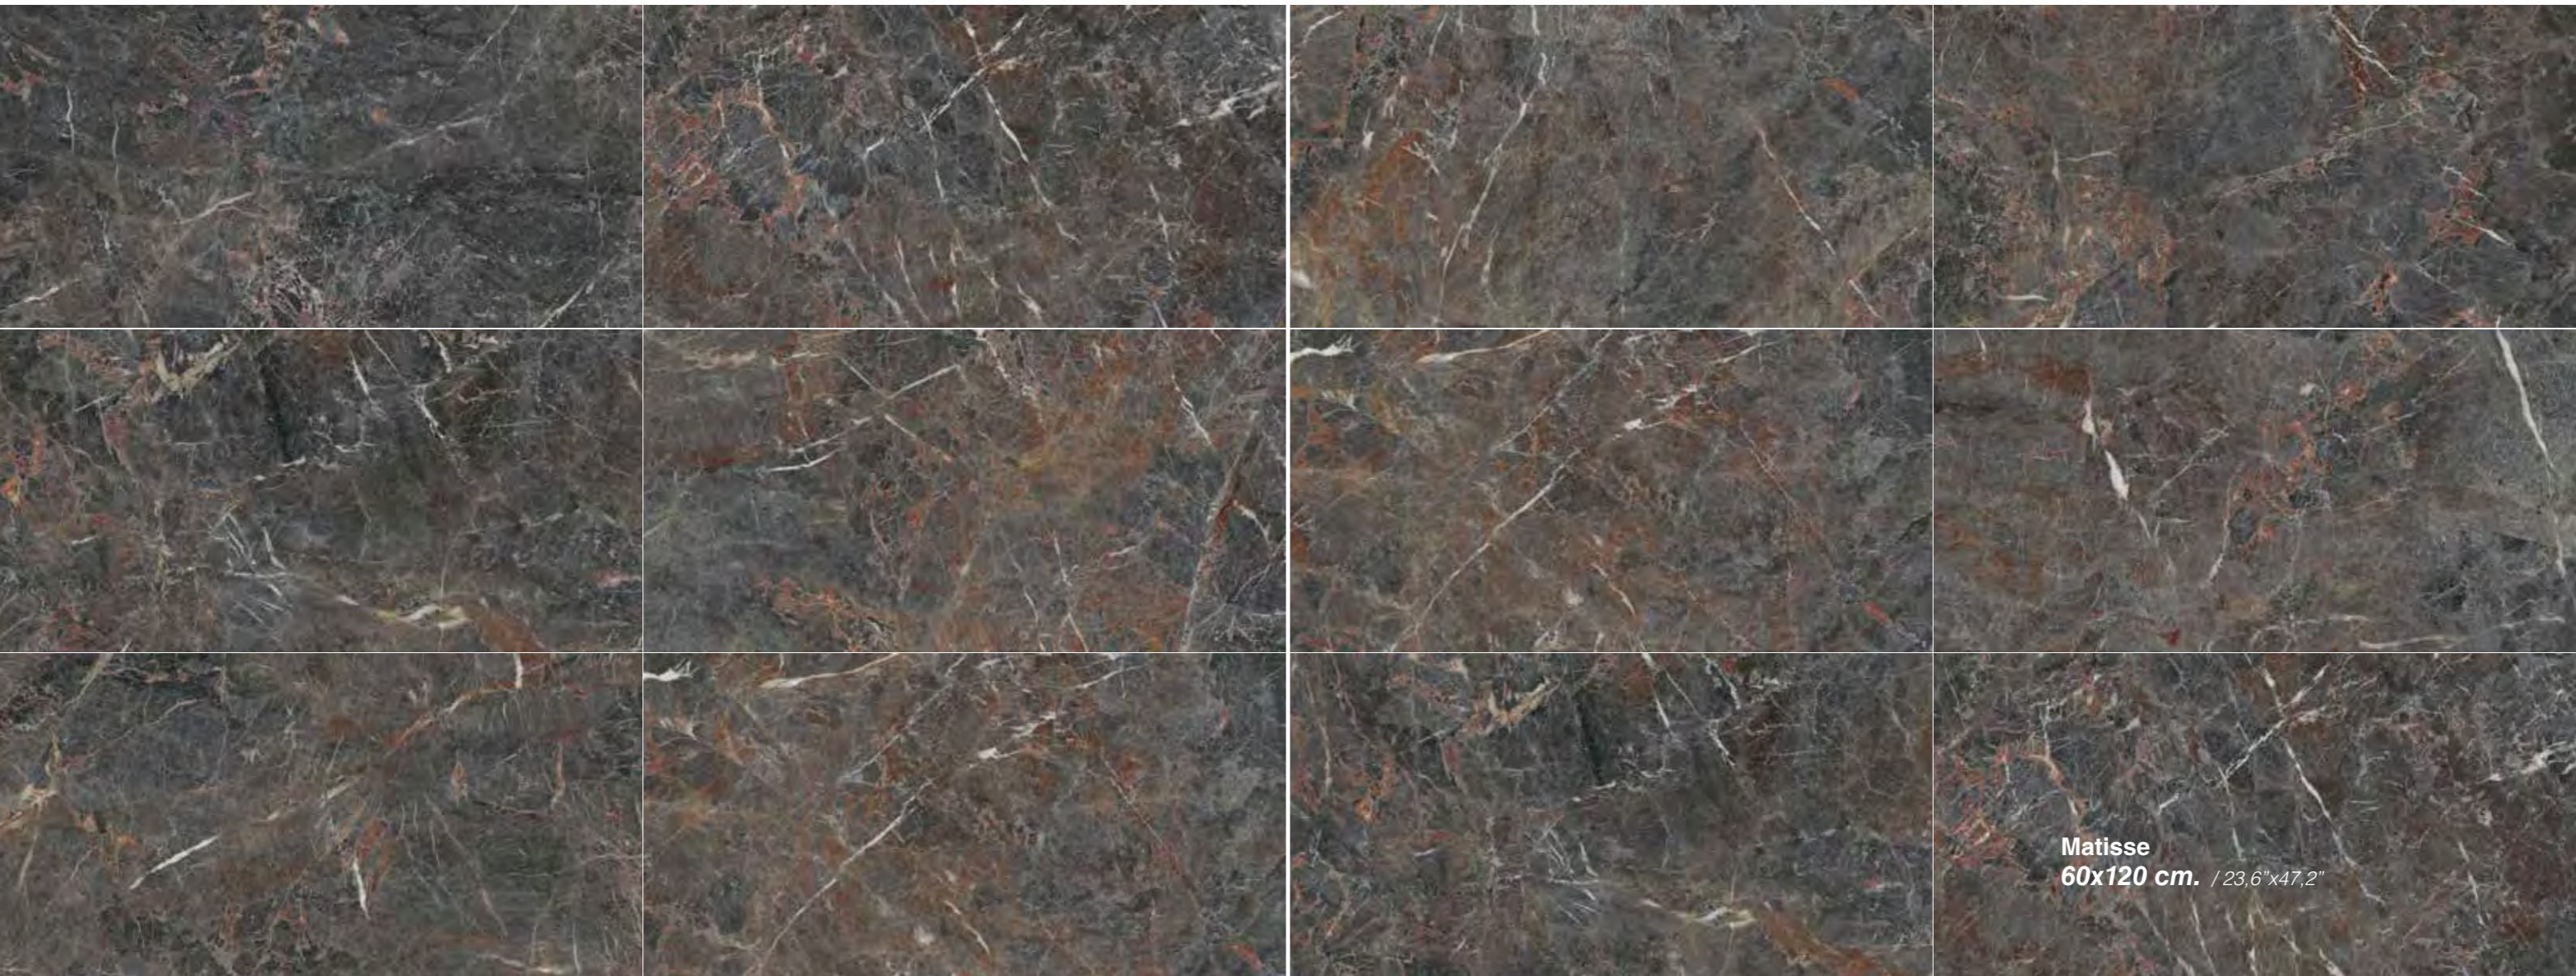

MATISSE

RECTIFIED PORCELAIN TILES

60x120 cm. / 23,6"x47,2"

60x60 cm. / 23,6"x23,6"

30x60 cm. / 11,8"x23,6"

FINISHES

20MM
LUXURY MARBLES

Matisse
Pulido/Polished

PACKING LIST

Medida / Size	Piezas / Pieces	Box M² / SQM	KG	Cajas / Boxes	Palet M² / SQM	KG
60x120 R	1	0,72	34,56	35	25,20	1210
60x60 R	2	0,72	34,56	35	25,20	1210
30x60 R	2	0,36	17,28	70	25,20	1210