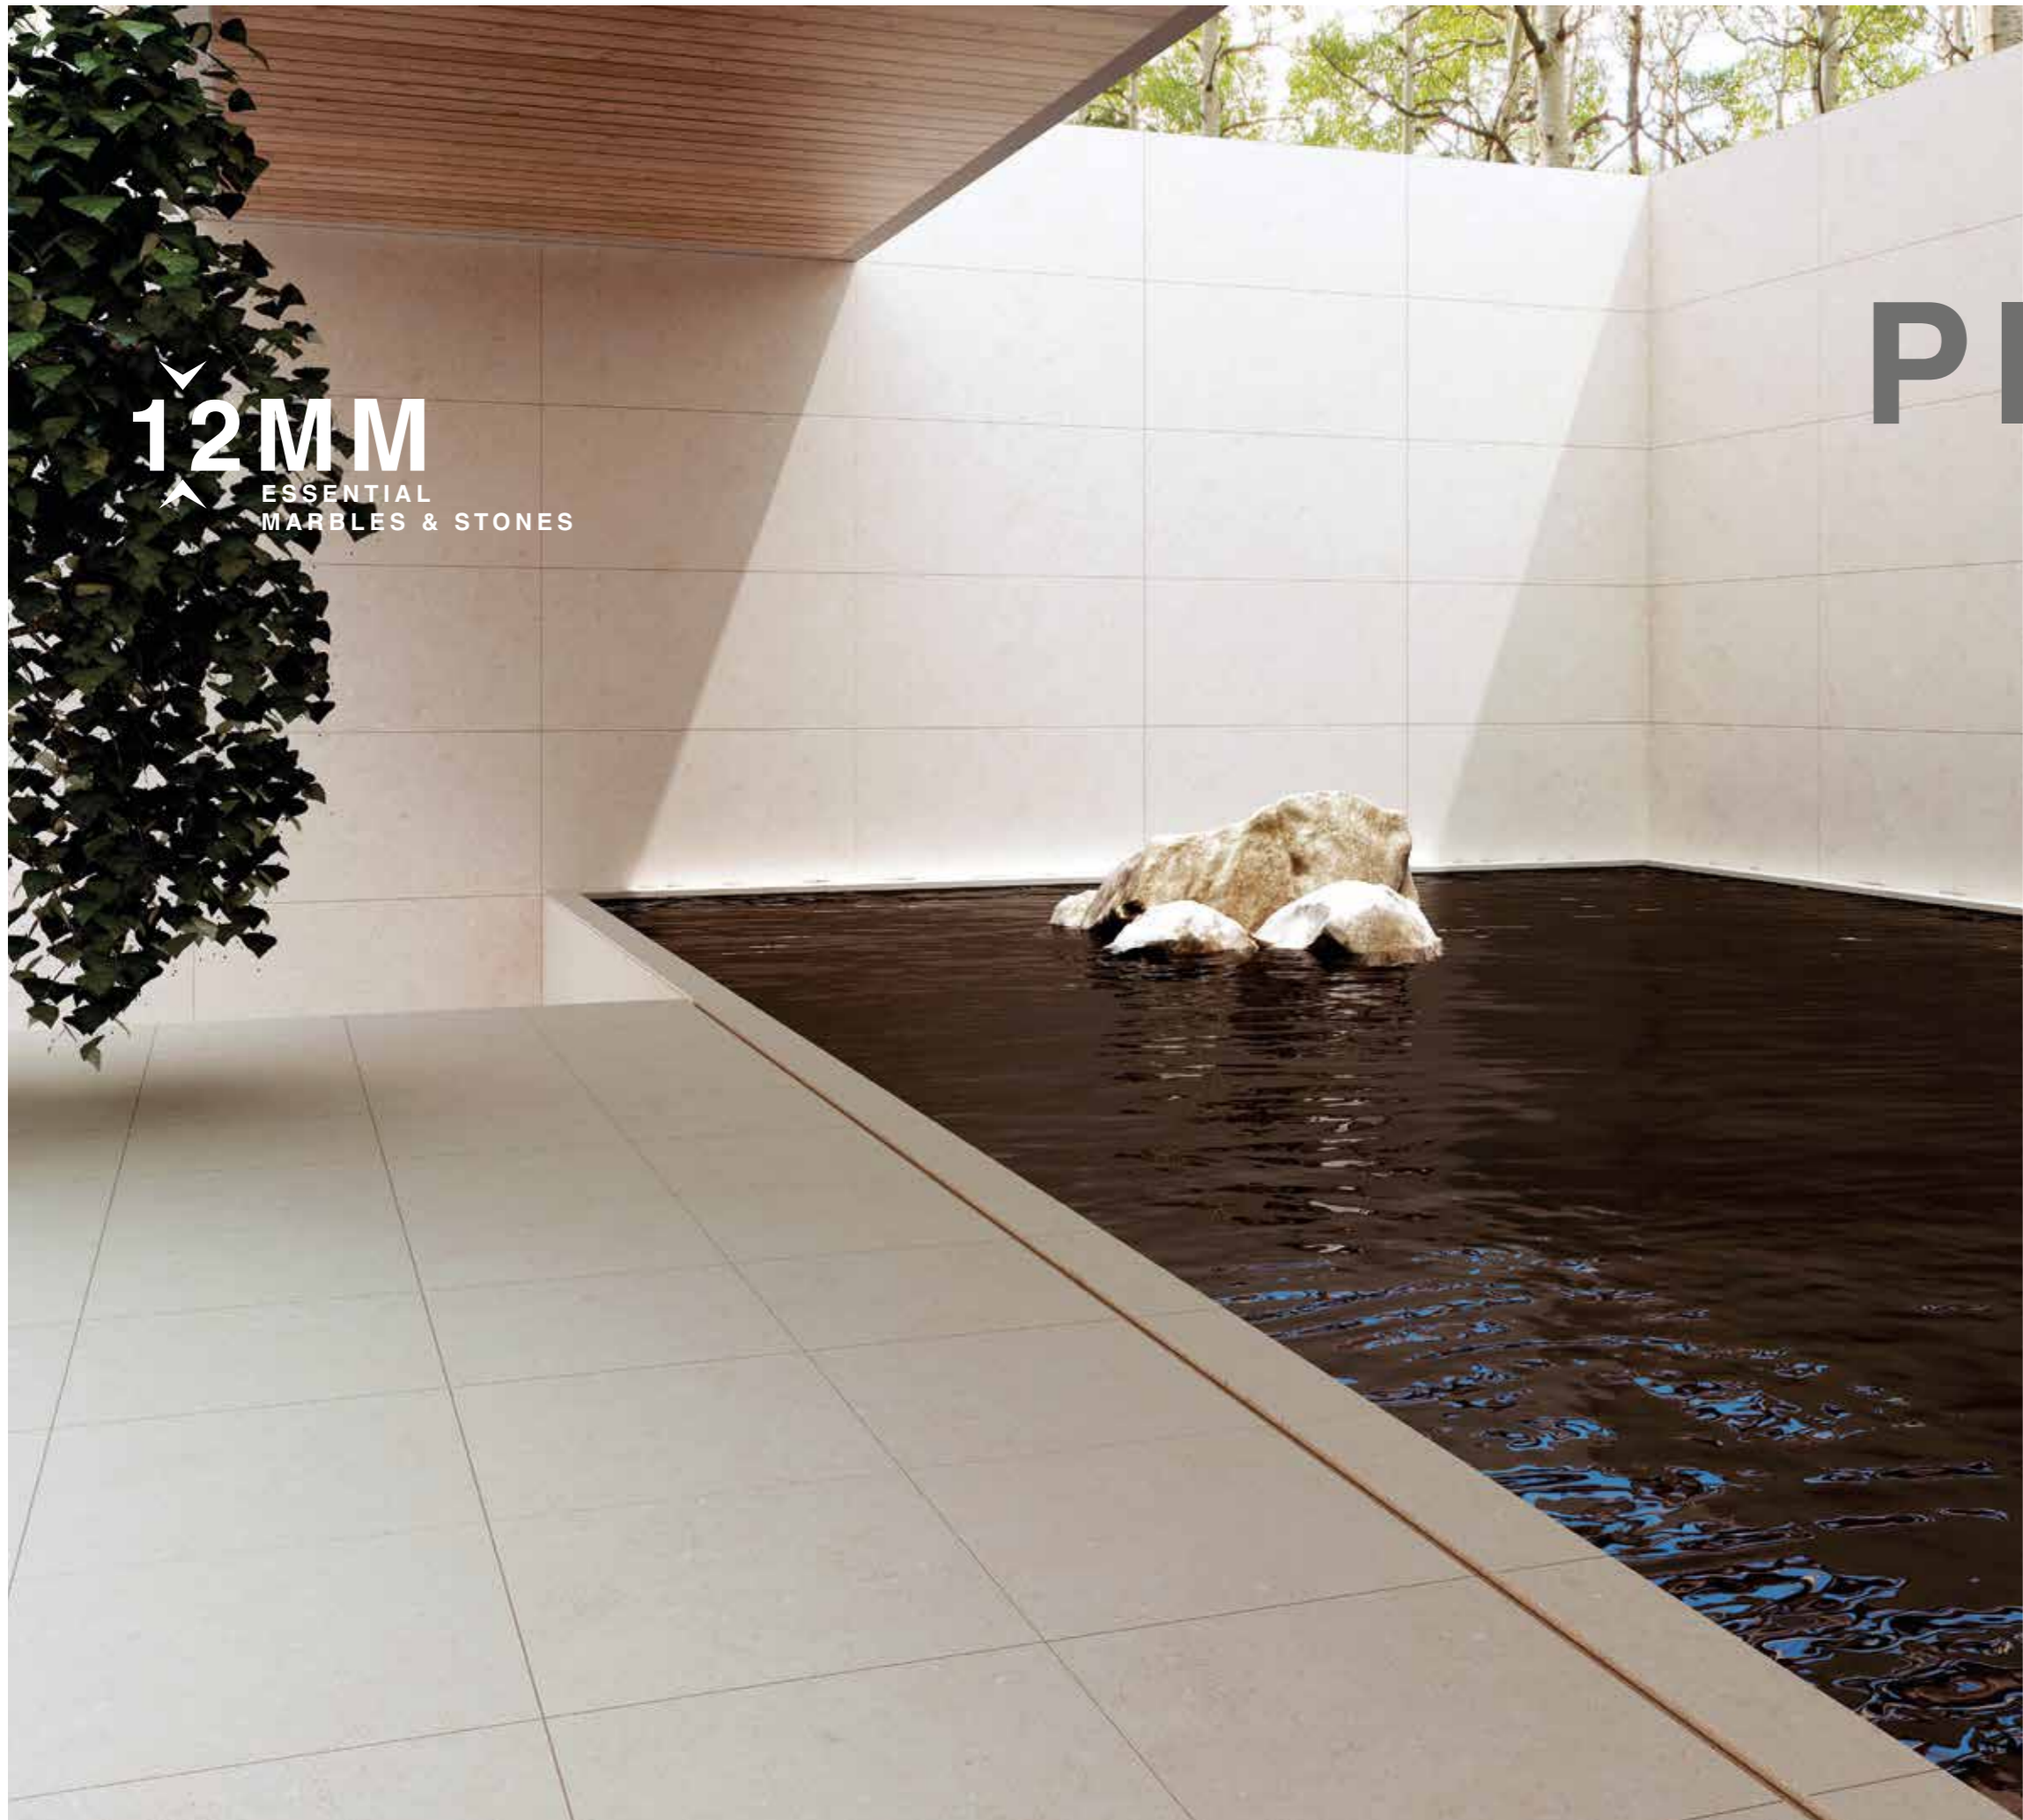

\*Attract Beige 60x60 cm. / 23,6"x23,6" THICK 20mm  
\*Kerala Natural 17x52cm. / 6,7"x20,5"

\*Info Catalog 4 - THICK 20&30mm. + Info. Catalog 2- Stone Spirit