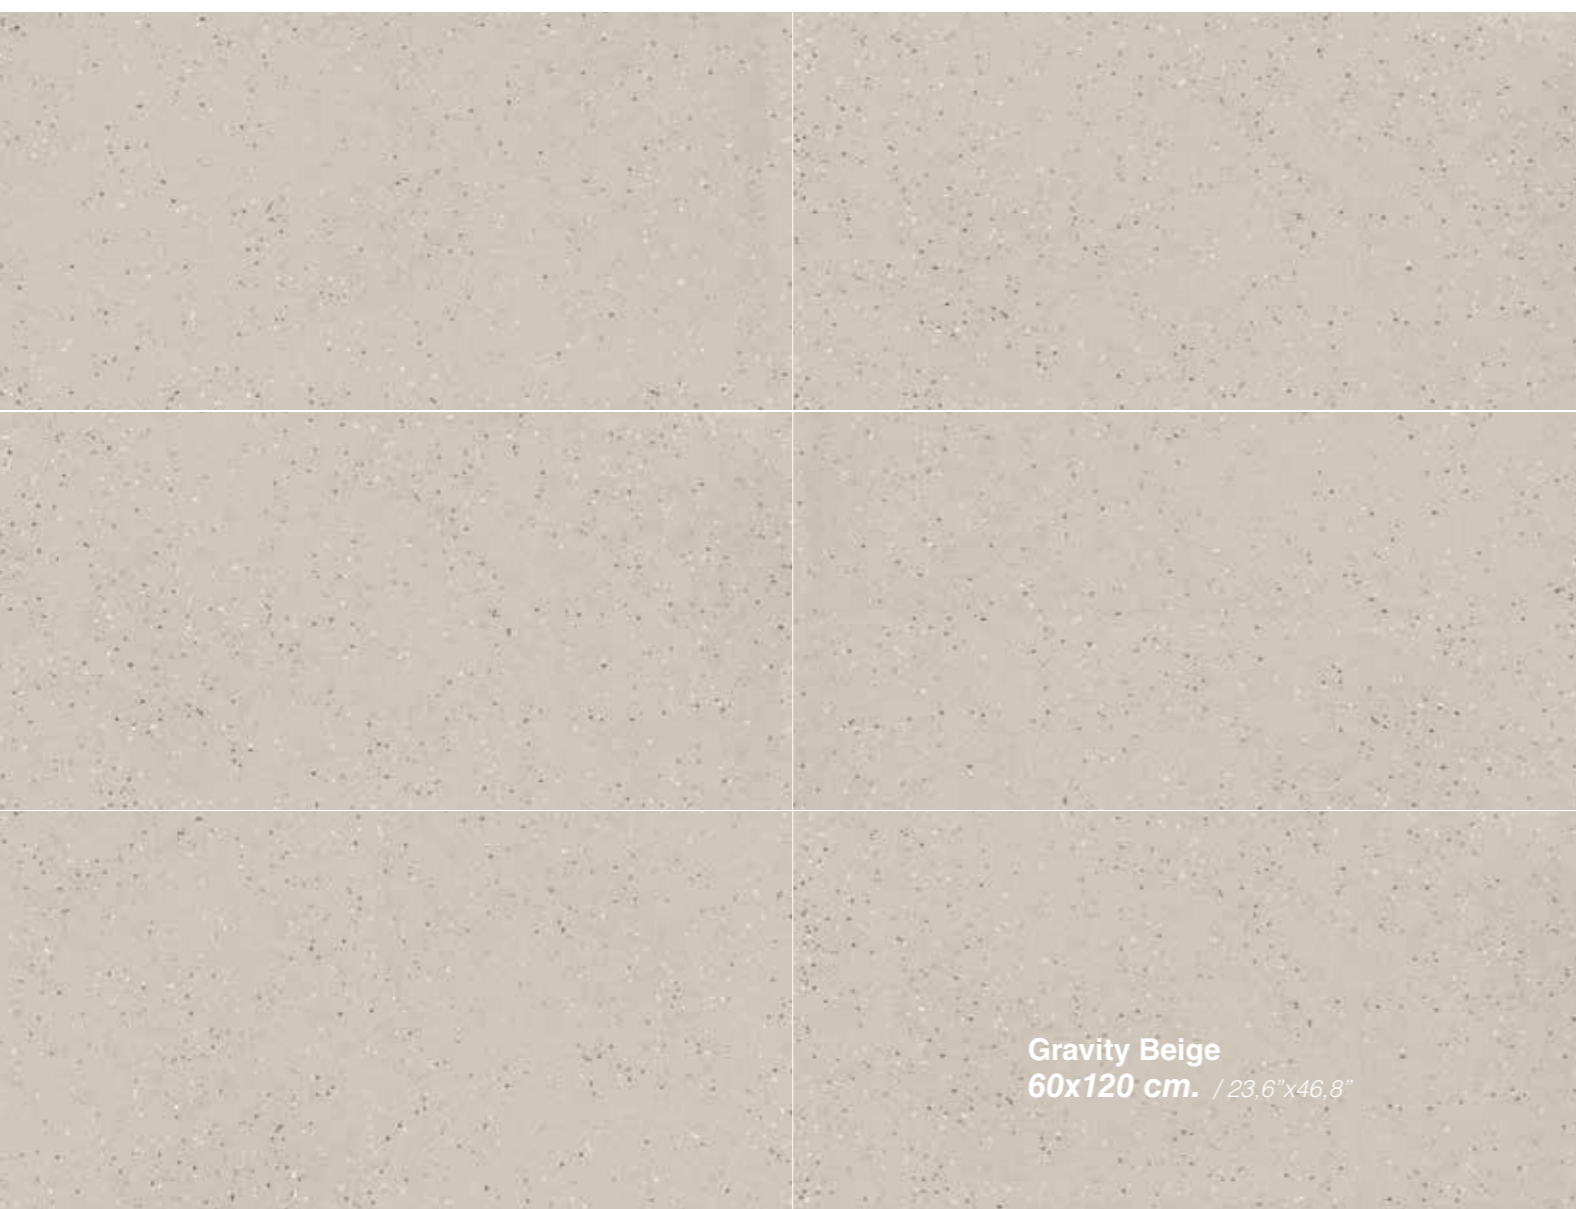

GRAVITY

RECTIFIED PORCELAIN TILES

3 TAMAÑOS / 3 SIZES

30x60 cm. / 11,7"x23,6"

60x60 cm. / 23,6"x23,6"

60x120 cm. / 23,6"x47,2"

FINISHES

PACKING LIST

Medida / Size	Piezas / Pieces	Box M² / SQM	KG	Cajas / Boxes	Palet M² / SQM	KG
30x60 R	8	1,44	38	32	46,08	850
60x60 R	4	1,44	38	36	51,84	1190
60x120 R	2	1,44	38	27	38,88	995

Gravity Beige
60x120 cm. / 23,6"x46,8"