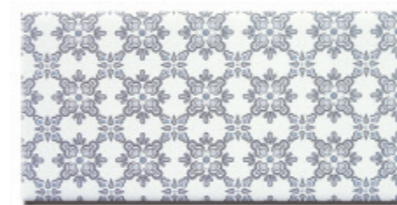

COTIGNAC SOUTH (white background)
MAN1515CS03 7C P (assembly of 4 tiles)

BRUGES NORTH (ivory background)
MAN1515CN04 7C P (assembly of 4 tiles)

BRUGES SOUTH (ivory background)
MAN1515CS04 7C P (assembly of 4 tiles)

опубликовано

MANHATILES

COLORS

Tiles 7,5 x 15 cm
 Thickness: 6 mm
 88 pieces/m²
 white background

www.gretawolf.ru

TILES 7,5 X 15 cm

PATCHWORK
 Random mix of 12 designs

LIBERTY
 MAN7515CL01 6H M

о п у б л и к о в а н о

MANHATILES

COLORS

Грета Вульф

www.gretawolf.ru

Tiles 7,5 x 15 cm
 Thickness: 6 mm
 88 pieces/m²
 White background

TILES 7,5 X 15 cm

PATCHWORK
 Random mix of 15 designs

LIBERTY SUN
 MAN7515CLS02 6H M

COLORS

TILES 7,5 X 15 cm

PATCHWORK - Random mix of 9 designs

SEVENTIES BROWN
MAN7515CSEV2 6H M

Tiles 7,5 x 15 cm

Thickness: 6 mm

88 pieces/m²