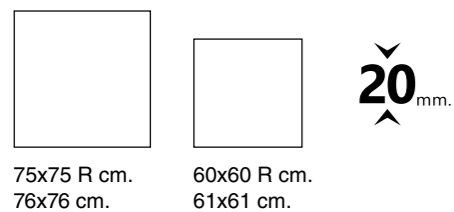

70x70 R cm. 25,8x29 cm. 7,5x28 cm.

75x75 R cm. 60x60 R cm. 61x61 cm.

Distintas graficas empaquetadas de forma aleatoria /
Different graphics randomly packaged

Backstage

Backstage Ash
7x28 cm. / 2,7"x10,9"
Backstage Tan
7x28 cm. / 2,7"x10,9"