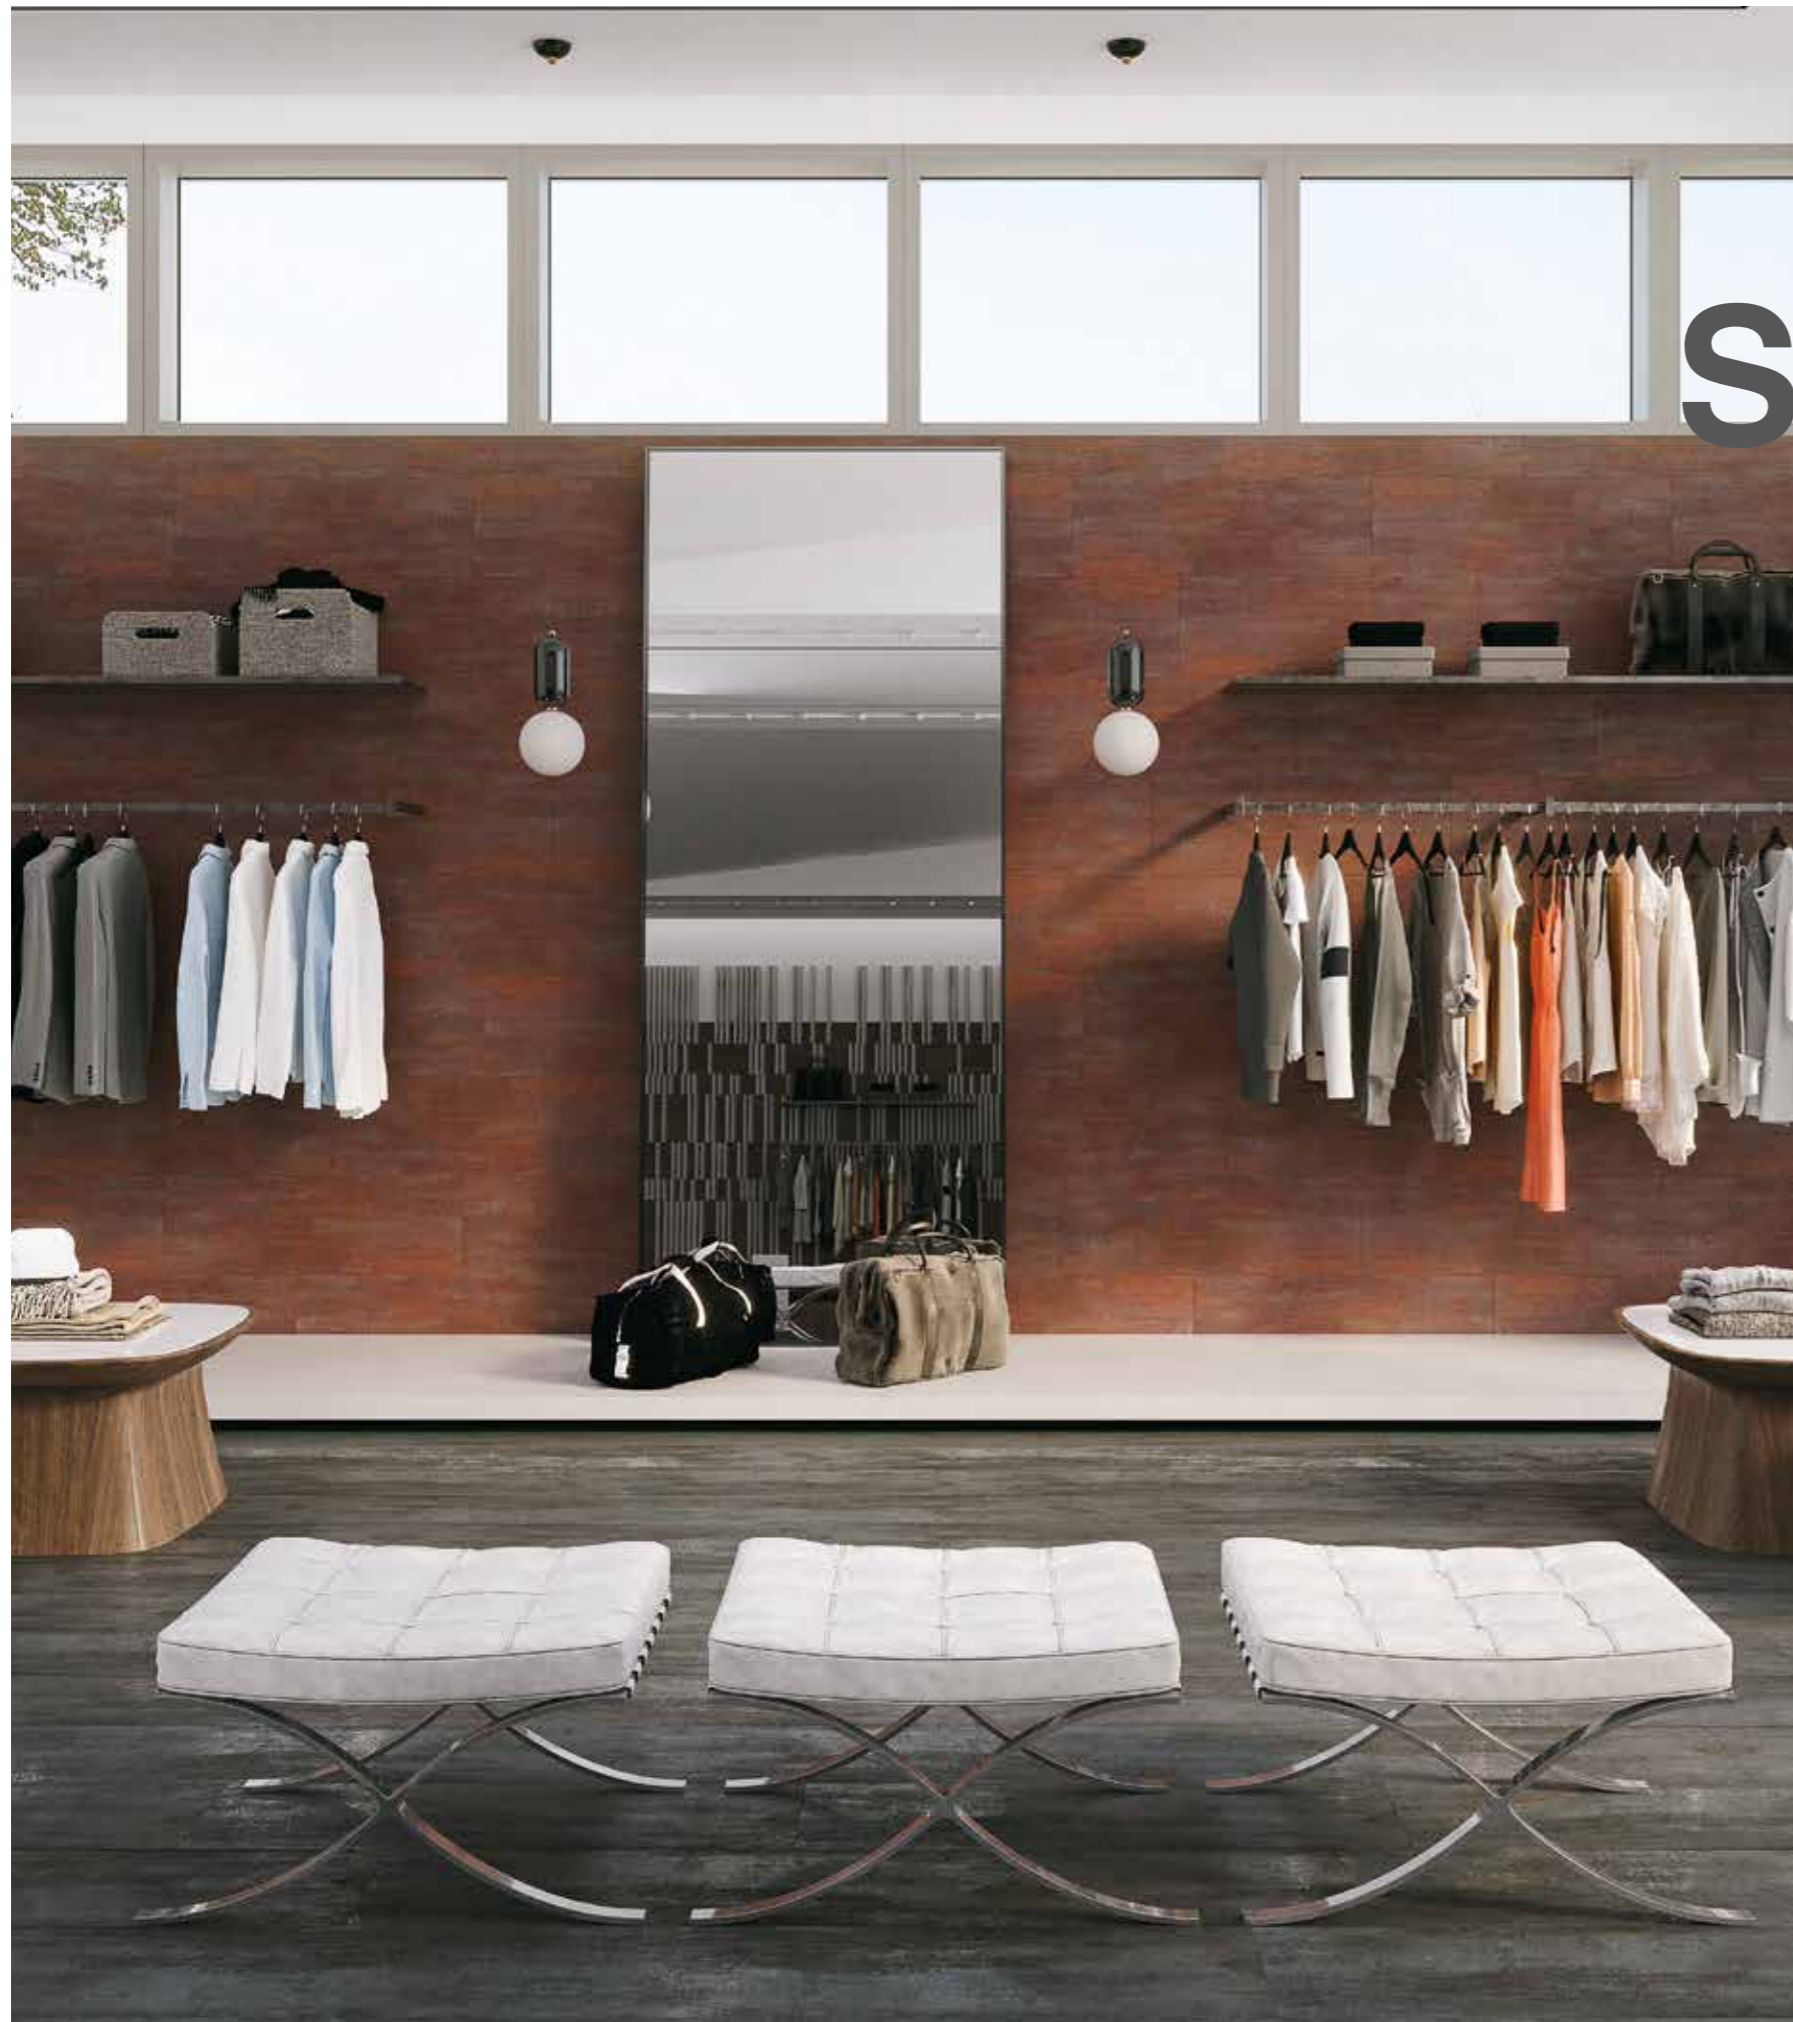

20MM

*Boule

Boule
60x60 cm. / 23,6"x23,6"

-BOULE 59-

*ALSO AVAILABLE THICK 20MM. + Info. Catalog 4 - Thick 20 & 30mm

Savage

Savage Oxido / Savage Dark 60x120cm / 23,6"x47,2"

SAVAGE