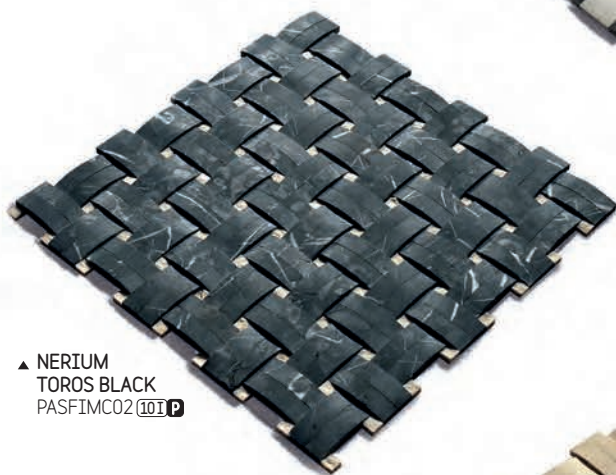

▲ NERIUM
TOROS BLACK
PASFIMC02 (10T) P