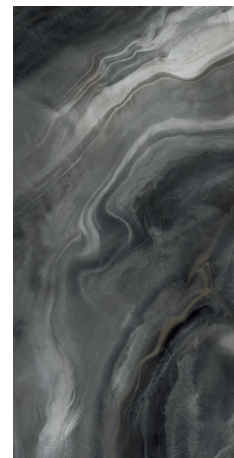

Watercolor Grey
60 x 120 R cm

*It creates exciting
movements
wherever used.*