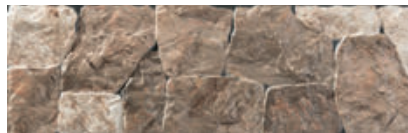

Kerala Brown
17 x 52 cm