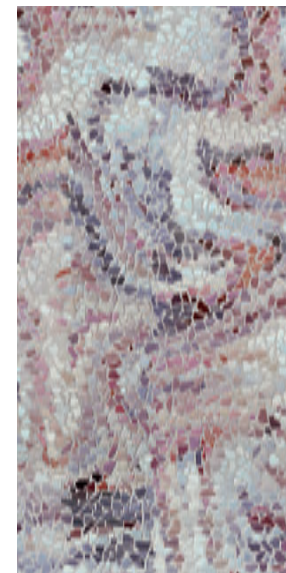

# New Murals

DECORATIVE ARTS

*Creating a dramatic  
feel by an extremely  
dense decoration.*

UNIQUE size

**Mural Skyline**  
60 x 120 R cm

**Mural Gaudi**  
60 x 120 R cm

SIZE	box			pallet		
	PIECES	SQM	KG	BOXES	SQM	KG
60x120R	2	1,44	38,9	5	6,48	200