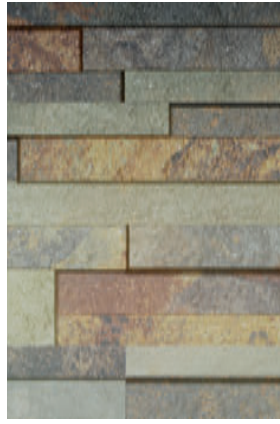

Tikal · p.64