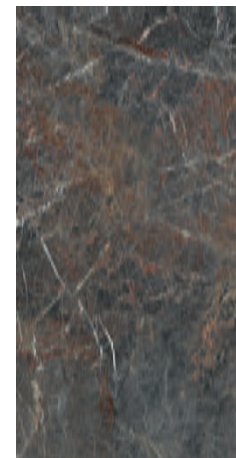

Matisse Red
60 x 120 R cm