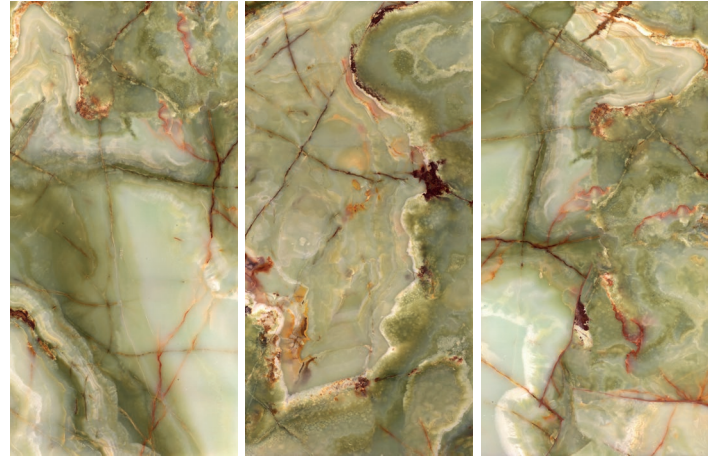

EUNOIA · DETAIL

Eunoia

NATURAL CHARM

2 different thickness

± R t ± 20mm

3 different sizes

± R t
± 20mm

PORCELAIN TILES
30 x 60 R cm
11,8" x 23,6"

± R t
± 20mm

PORCELAIN TILES
60 x 60 R cm
23,6" x 23,6"

± R t
± 20mm

PORCELAIN TILES
60 x 120 R cm
23,6" x 47,2"

POLISHED

Different graphics randomly packaged

± R t SIZE	box			pallet		
	PIECES	SQM	KG	BOXES	SQM	KG
30x6OR	8	1,44	26	48	69,12	1.250
60x6OR	4	1,44	31	30	43,20	1.100
60x12OR	2	1,44	38,9	32	46,08	1.250
± 20mm SIZE	box			pallet		
	PIECES	SQM	KG	BOXES	SQM	KG
30x6OR	2	0,36	17,28	70	25,20	1.210
60x6OR	2	0,72	34,56	35	25,20	1.210
60x12OR	1	0,72	34,56	35	25,20	1.210

It combines the elegance and the dramatic look.

Eunoia
60 x 120 R cm
3 tiles shown