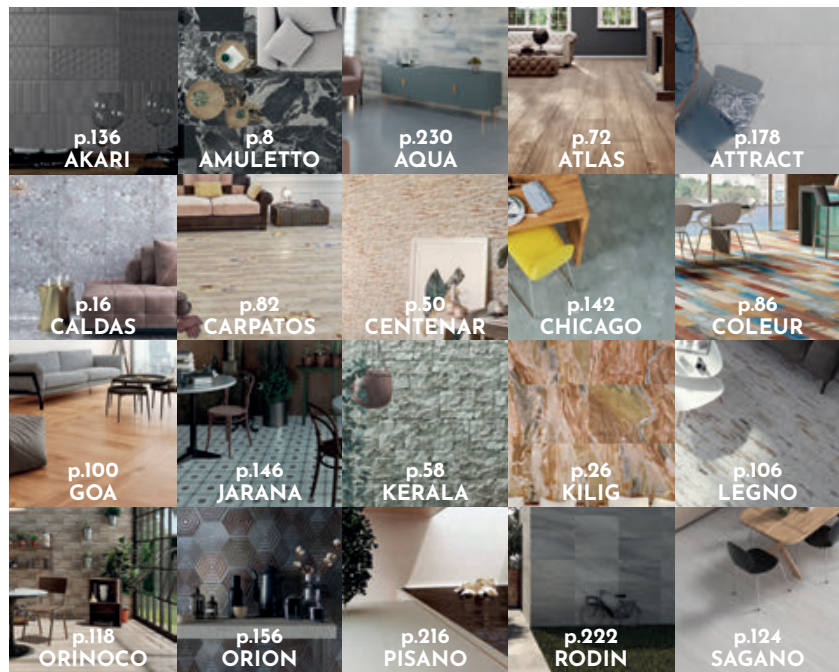

SUMMARY OF PRODUCTS