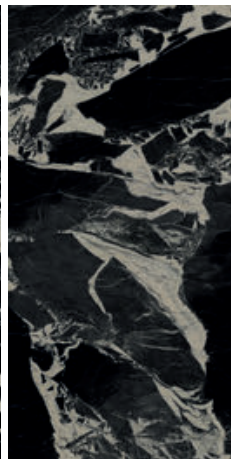

Amuletto

NATURAL CHARM

2 different thickness

±Rt ±20mm

3 different sizes

±Rt
±20mm

PORCELAIN TILES
30 x 60 R cm
11,8" x 23,6"

±Rt
±20mm

PORCELAIN TILES
60 x 60 R cm
23,6" x 23,6"

±Rt
±20mm

PORCELAIN TILES
60 x 120 R cm
23,6" x 47,2"

POLISHED

Different graphics randomly packaged

±Rt SIZE	box		pallet			
	PIECES	SQM	KG	BOXES	SQM	KG
30x6OR	8	1,44	26	48	69,12	1250
60x6OR	4	1,44	31	30	43,20	1100
60x12OR	2	1,44	38,9	32	46,08	1250
±20mm SIZE	box		pallet			
	PIECES	SQM	KG	BOXES	SQM	KG
30x6OR	2	0,36	17,28	70	25,20	1210
60x6OR	2	0,72	34,56	35	25,20	1210
60x12OR	1	0,72	34,56	35	25,20	1210

*A truly elegant,
white/black
marble tile.*

Amuletto
60 x 120 R cm
3 tiles shown