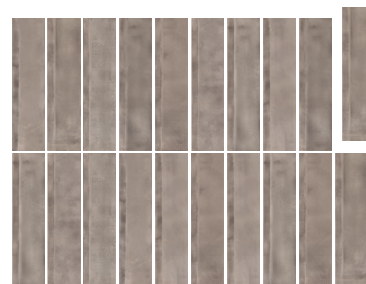

Country

CONCRET EFFECTS

*Classic concrete-effect tiles
perfectly matching with
the country decor tiles.*

2 *different*
sizes

PORCELAIN TILES
8,5 x 35 cm
3,3" x 13,8"

PORCELAIN TILES
60 x 120 R cm
23,6" x 47,2"

Different graphics randomly packaged

SIZE	box			pallet		
	PIECES	SQM	KG	BOXES	SQM	KG
8,5x35	28	0,85	15,4	80	68	1280
60x120 R	2	1,44	38,9	30	43,20	1170

Country Decor
8,5 x 35 cm