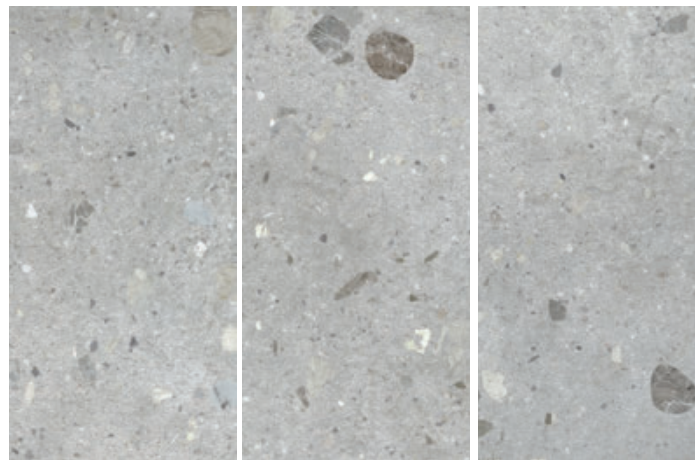

Boule

CONCRET EFFECTS

3 different thickness
6 different sizes

± R t ± 20mm ± 30mm

± 20mm
± 30mm PORCELAIN TILES
12,5 x 25 cm
4,9" x 9,8"

± 20mm
± 30mm PORCELAIN TILES
26 x 30 cm
10,3" x 11,4"

± R t
± 20mm PORCELAIN TILES
30 x 60 R cm
7,7" x 8,9"

± R t
± 20mm
± 30mm PORCELAIN TILES
60 x 60 R cm
61 x 61 cm
23,6" x 23,6"

± 20mm PORCELAIN TILES
75 x 75 R cm
76 x 76 cm
29,5" x 29,5"

± R t
± 20mm PORCELAIN TILES
60 x 120 R cm
23,6" x 47,2"

*A deliberately
imperfect surfaces for
wall or under foot.*

Boule
60 x 120 R cm
3 tiles shown

For packing and technical features go to page 226

Different graphics randomly packaged