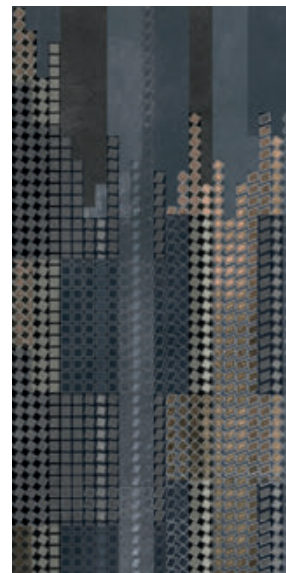

New Murals

DECORATIVE ARTS

*Creating a dramatic
feel by an extremely
dense decoration.*

UNIQUE size

Mural Skyline
60 x 120 R cm