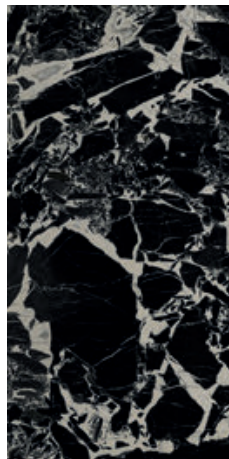

Amuletto

NATURAL CHARM

2 different thickness

±Rt ±20mm

3 different sizes

±Rt
±20mm

PORCELAIN TILES
30 x 60 R cm
11,8" x 23,6"

±Rt
±20mm

PORCELAIN TILES
60 x 60 R cm
23,6" x 23,6"

±Rt
±20mm

PORCELAIN TILES
60 x 120 R cm
23,6" x 47,2"

POLISHED

Different graphics randomly packaged

±Rt SIZE	box		pallet			
	PIECES	SQM	KG	BOXES	SQM	KG
30x6OR	8	1,44	26	48	69,12	1250
60x6OR	4	1,44	31	30	43,20	1100
60x12OR	2	1,44	38,9	32	46,08	1250
±20mm SIZE	box		pallet			
	PIECES	SQM	KG	BOXES	SQM	KG
30x6OR	2	0,36	17,28	70	25,20	1210
60x6OR	2	0,72	34,56	35	25,20	1210
60x12OR	1	0,72	34,56	35	25,20	1210

*A truly elegant,
white/black
marble tile.*

Amuletto
60 x 120 R cm
3 tiles shown