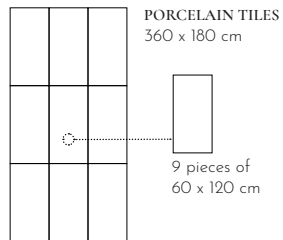

New Murals

DECORATIVE ARTS

*Creating a dramatic
feel by an extremely
dense decoration.*

UNIQUE size

Mural Skyline
60 x 120 R cm