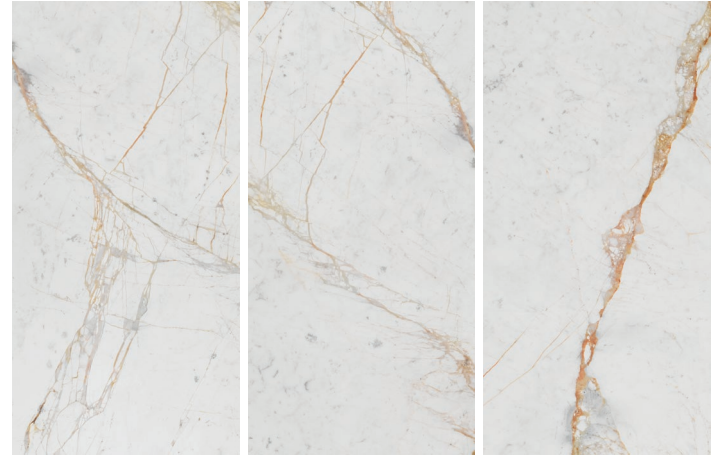

AURA - DETAIL

Aura

NATURAL CHARM

2 different thickness

± R t ± 20mm

3 different sizes

± R t
± 20mm

PORCELAIN TILES
30 x 60 R cm
11,8" x 23,6"

± R t
± 20mm

PORCELAIN TILES
60 x 60 R cm
23,6" x 23,6"

± R t
± 20mm

PORCELAIN TILES
60 x 120 R cm
23,6" x 47,2"

POLISHED

Different graphics randomly packaged

± R t	box			pallet		
SIZE	PIECES	SQM	KG	BOXES	SQM	KG
30x6OR	8	1,44	26	48	69,12	1.250
60x6OR	4	1,44	31	30	43,20	1.100
60x12OR	2	1,44	38,9	32	46,08	1.250
± 20mm	box			pallet		
SIZE	PIECES	SQM	KG	BOXES	SQM	KG
30x6OR	2	0,36	17,28	70	25,20	1.210
60x6OR	2	0,72	34,56	35	25,20	1.210
60x12OR	1	0,72	34,56	35	25,20	1.210

These tiles are time-less, perfect choice for walls and floors also.

Aura
60 x 120 R cm
3 tiles shown