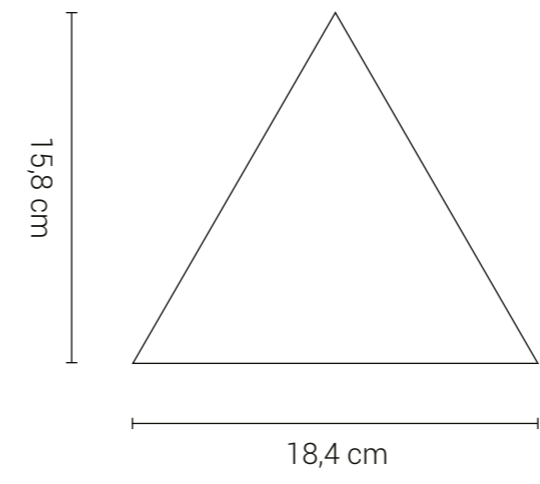

# Triangles

EARTHENWARE

STONEWARE

This geometric shape allows you to play on the patterns according to the layout and the colours chosen. They are available in glossy or satin finish according to our colour charts.