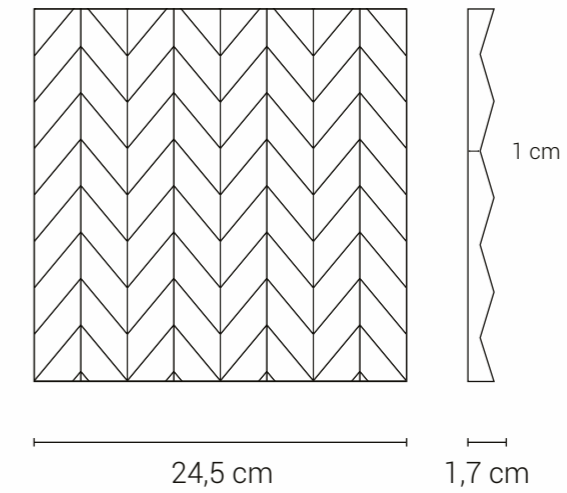

Chevrons Pietro Seminelli x Normandy Ceramics