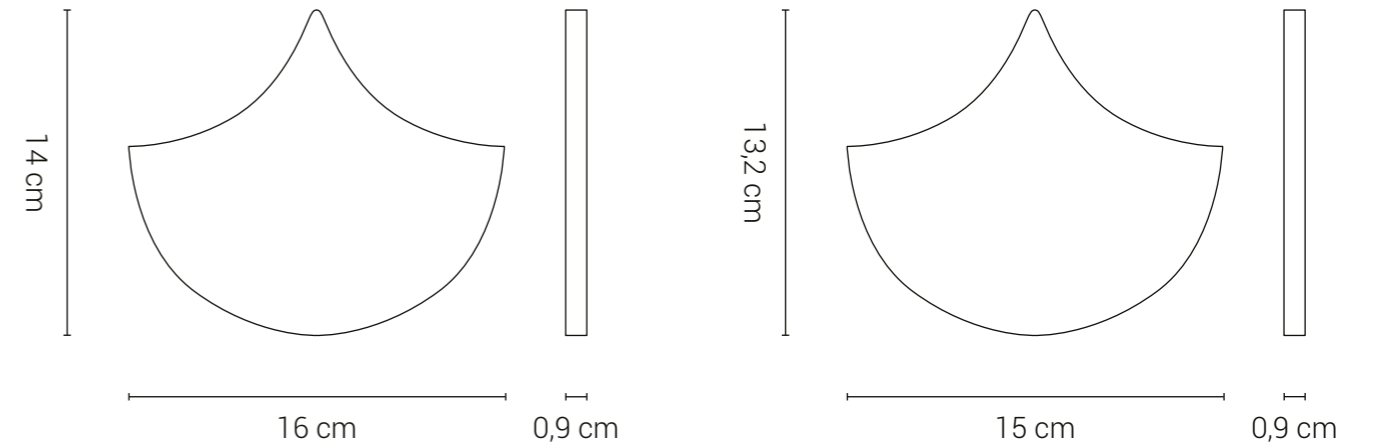

Fishscales

EARTHENWARE

STONEWARE