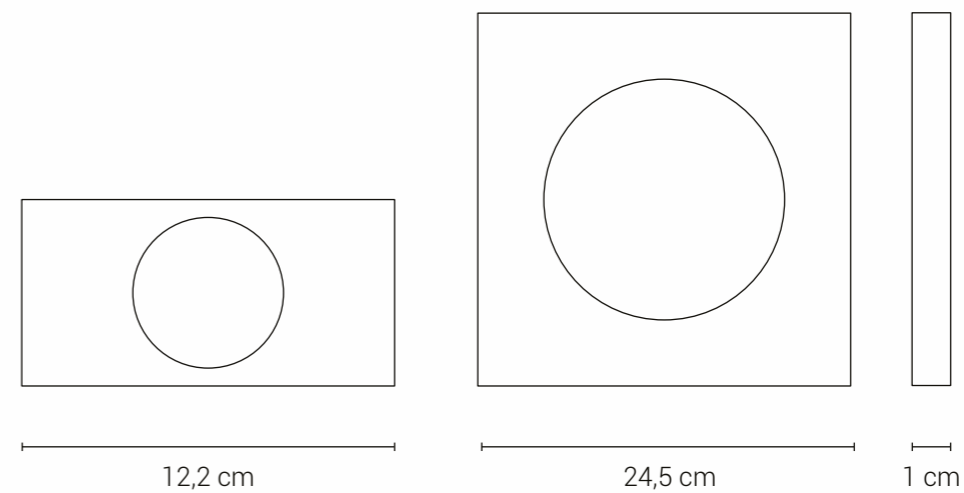

Bulles Nicolas Le Nocher x Normandy Ceramics