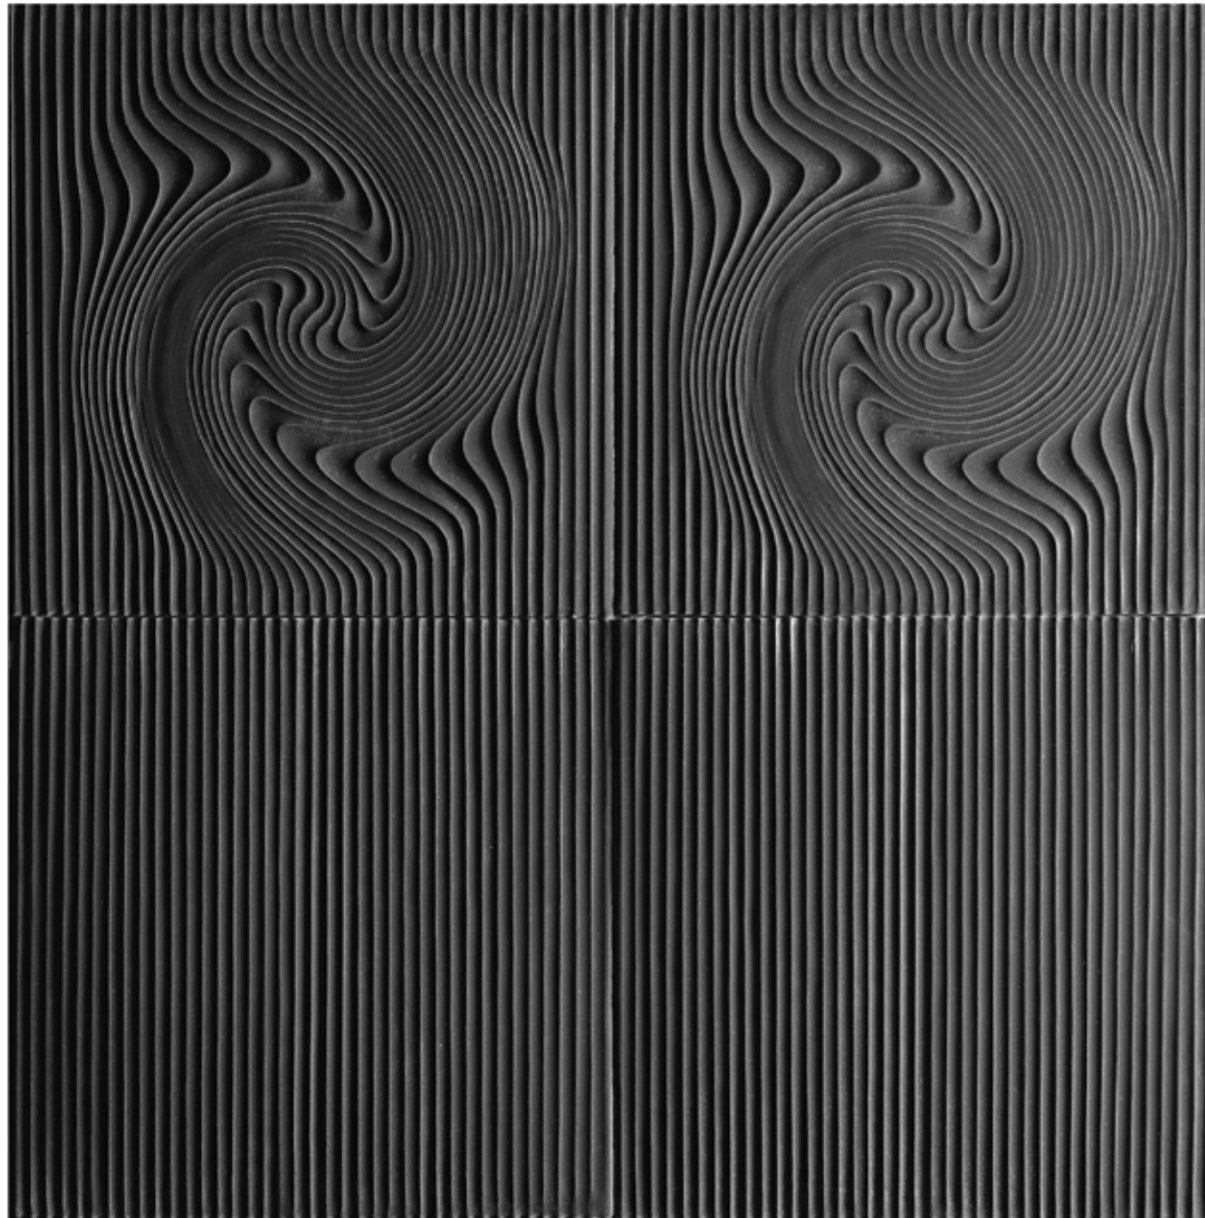

www.gretawolf.ru

Twists

They are available with Stries tiles from the same range
These tiles can be glazed in gloss or satin according to our "Normandy Ceramics" colour chart.