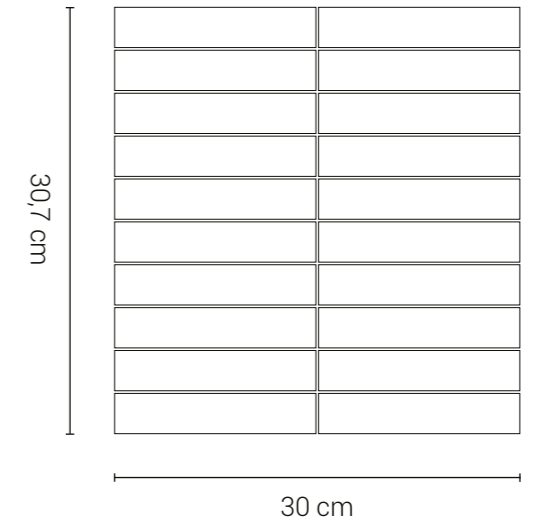

Plaquettes 3 x 15 cm

STONEWARE

STONEWARE ON GRID