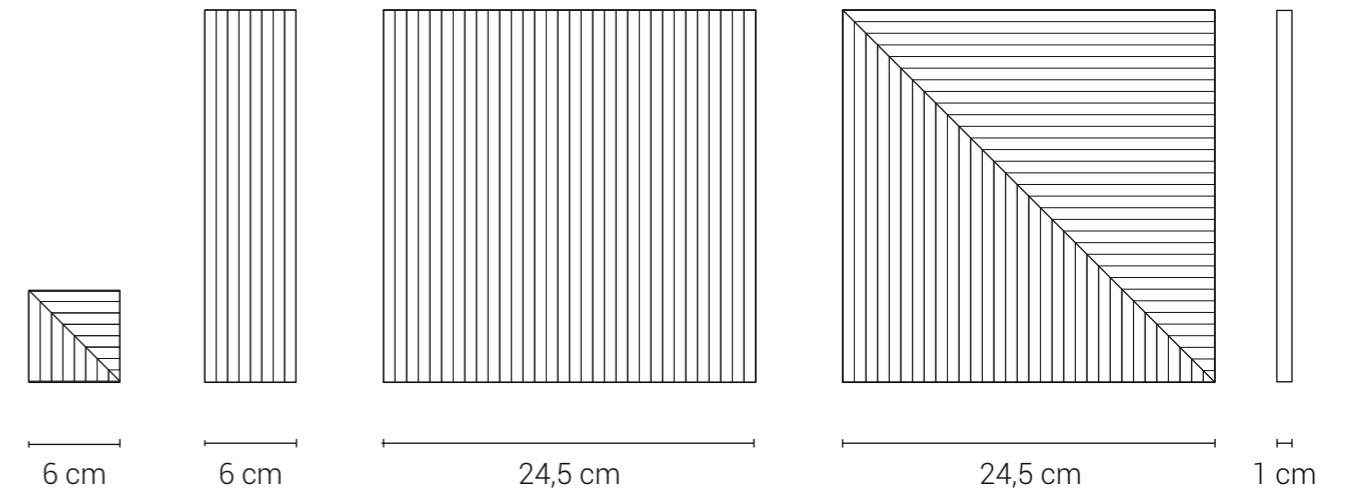

Stries Pietro Seminelli x Normandy Ceramics