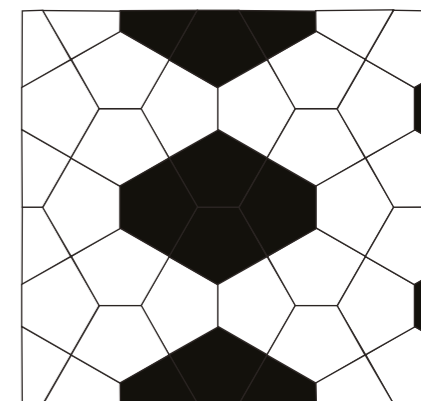

This geometric shape allows you to play on the patterns according to the layouts and colours chosen. They are available in glossy or satin finish according to our "Normandy Ceramics" colour chart.

- 145 Cx/sqm
- Wall
- Kitchen
- Bathroom