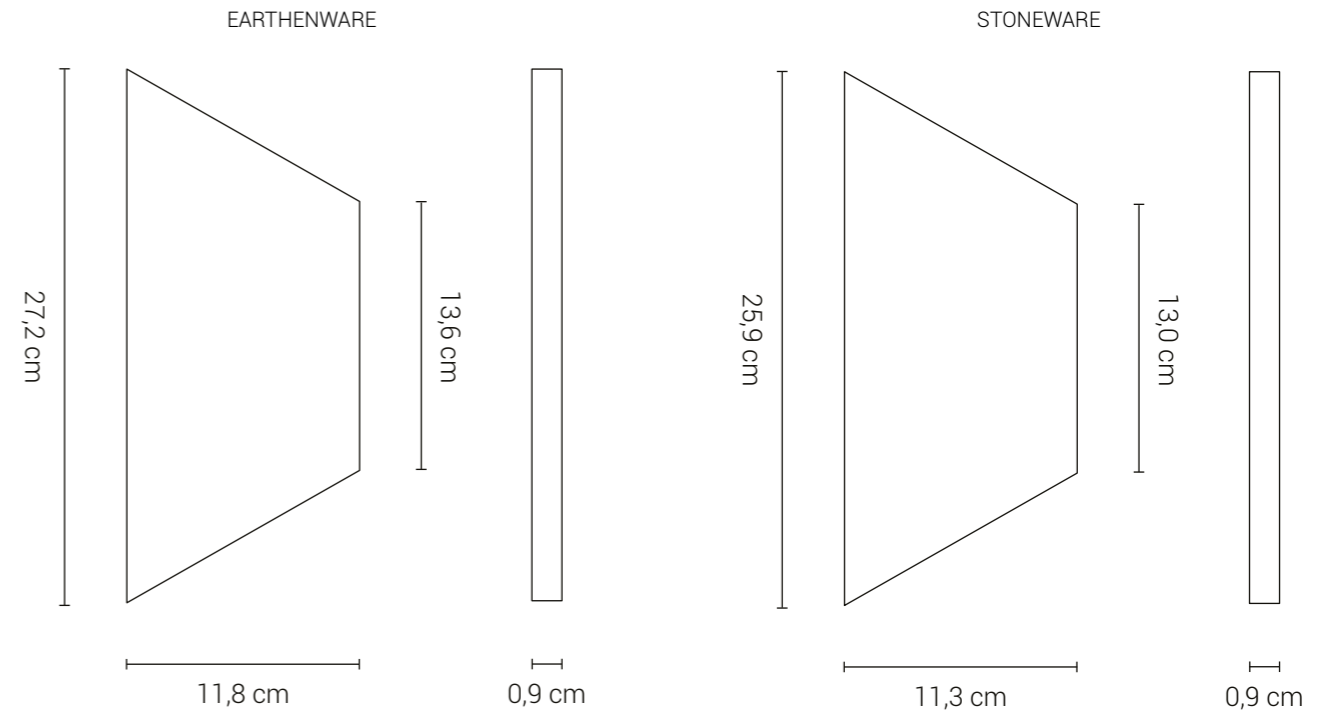

Trapèzes Camille Flammarion x Normandy Ceramics

These tiles play on the geometry according to the chosen layout and the relief can be accentuated by choosing several colours.

They are available in glossy or satin finish according to our colour charts.

- 45 Cx/sqm
- Wall
  (earthenware and stoneware)
- Floor
  (stoneware)
- Kitchen
- Bathroom