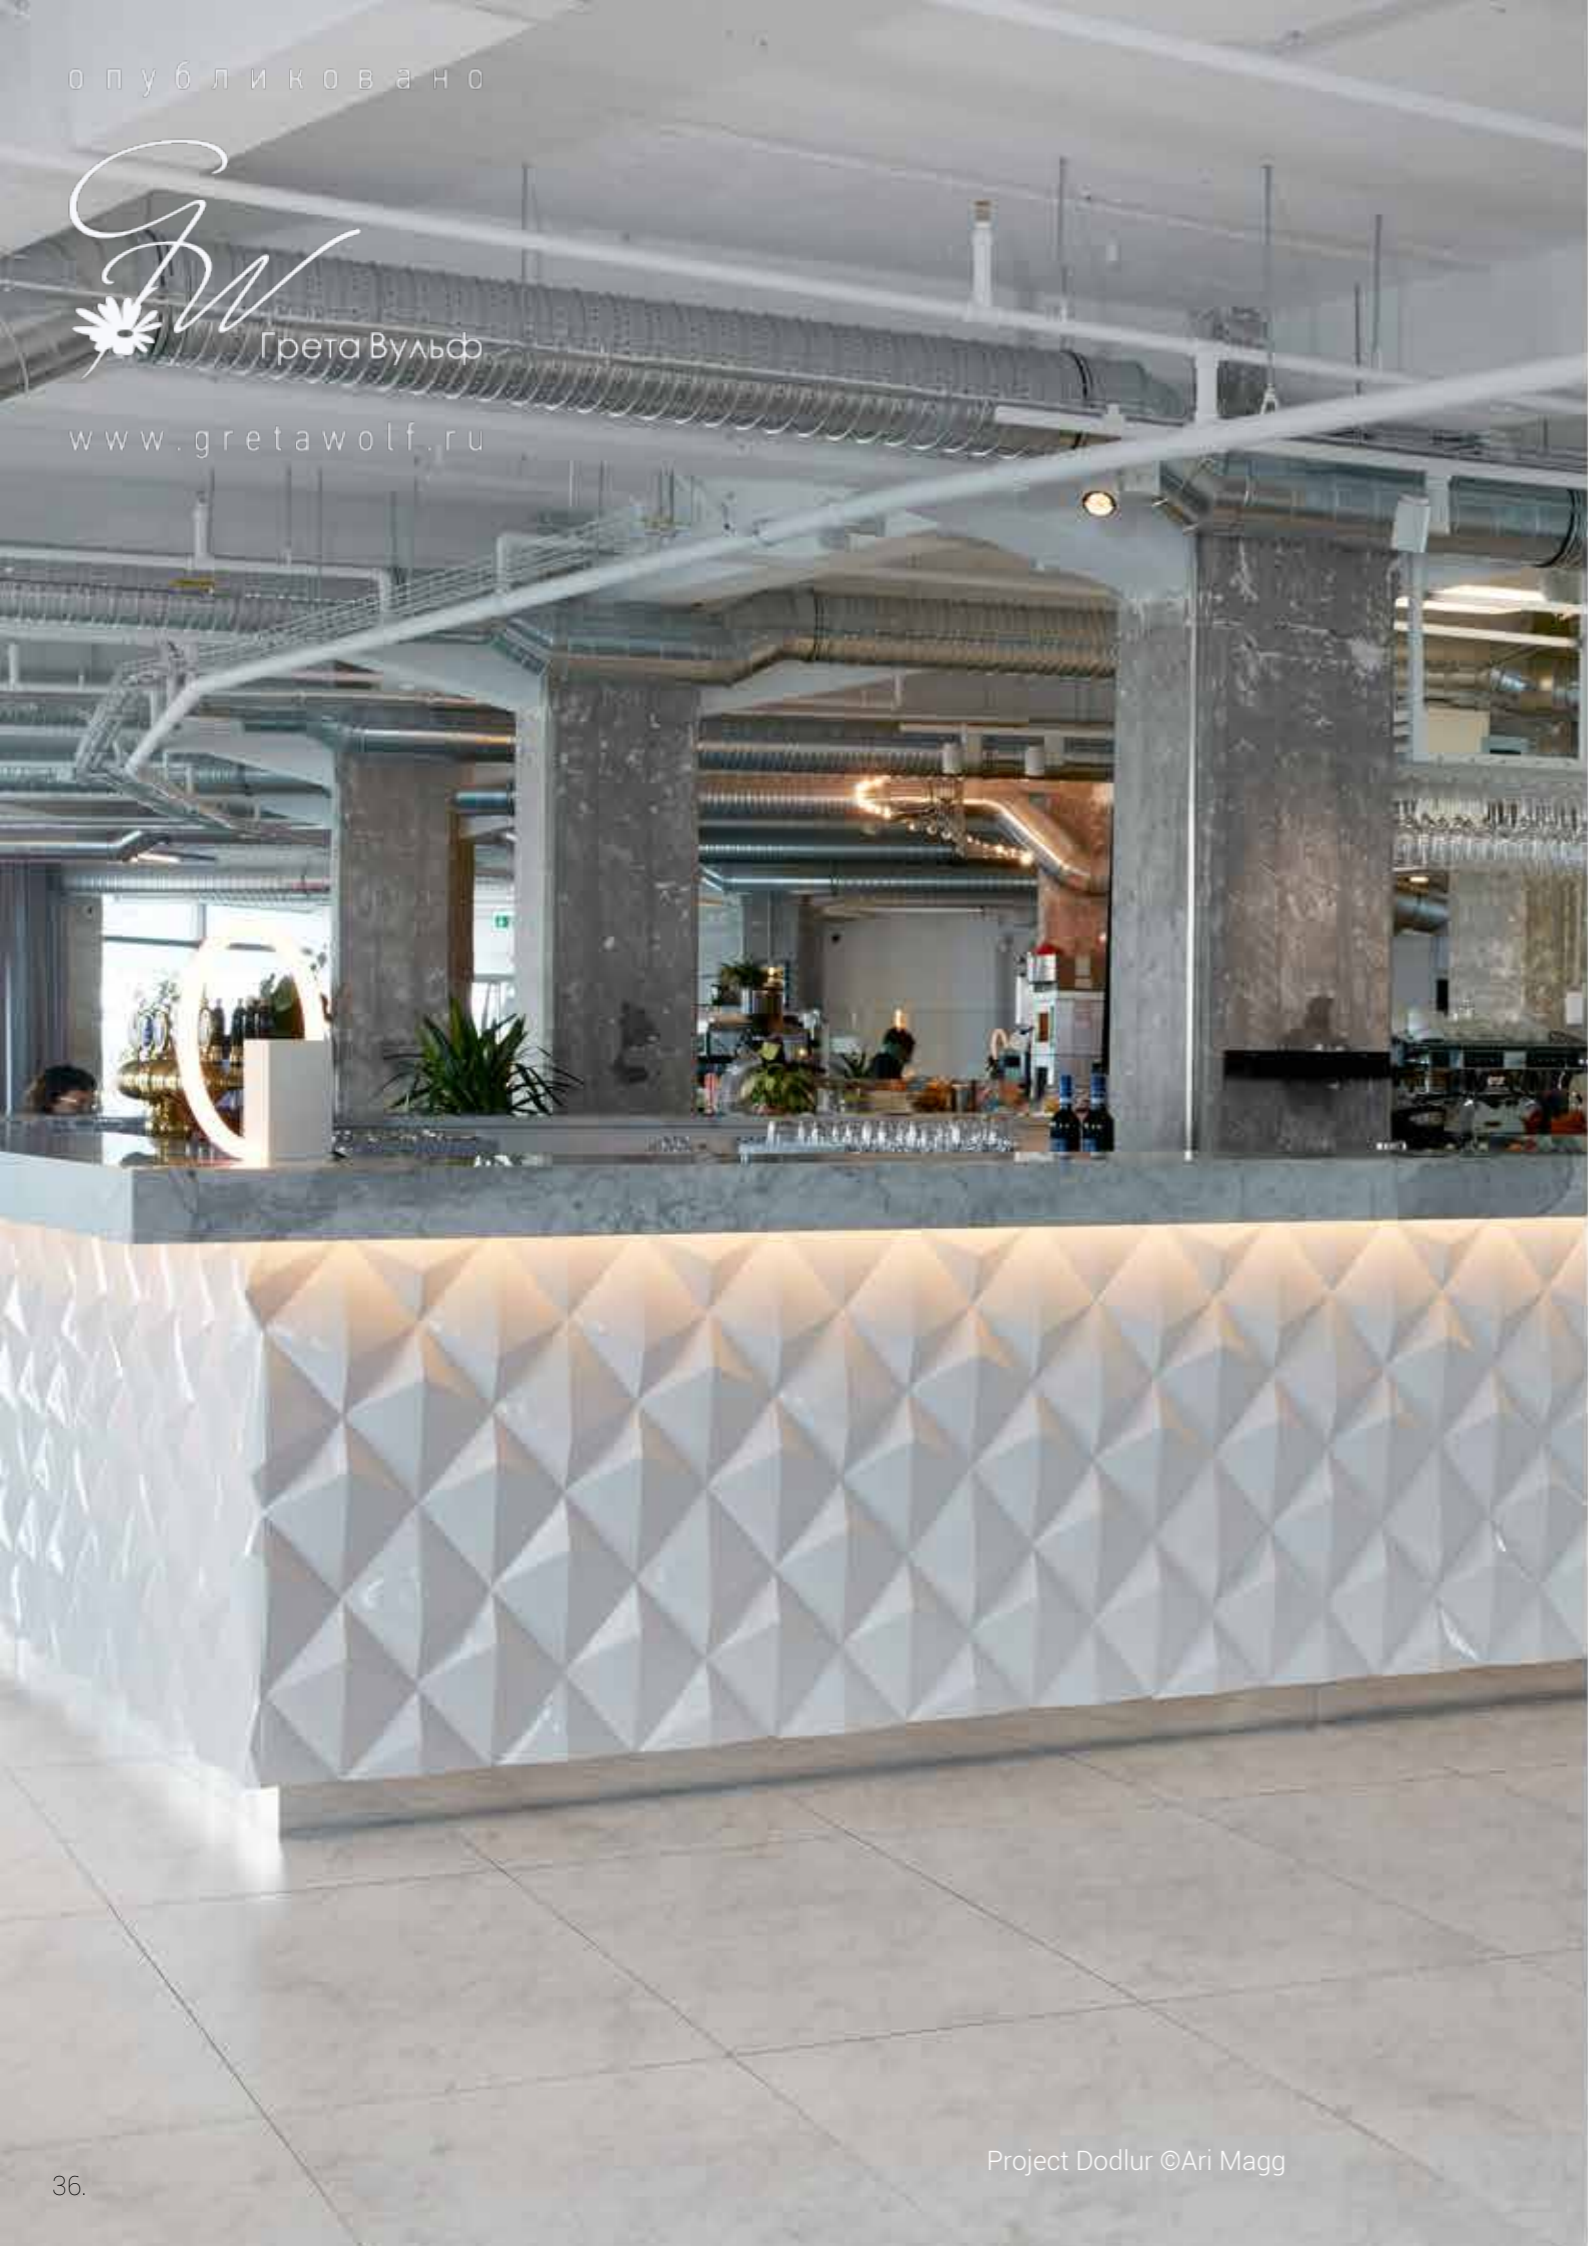

### Peaks Adrien De Melo x Normandy Ceramics

The Peak evokes an ancient and symbolic geometric figure: a pyramid, whose top off-axis, created by repetition, fascinating interplay of light and shadow. Accentuated by its diamond shape, PEAK generates multiple visual impressions between geometric vibration and kinetic effects. They are available in glossy or satin finish according to our "Normandy Ceramics" colour chart.