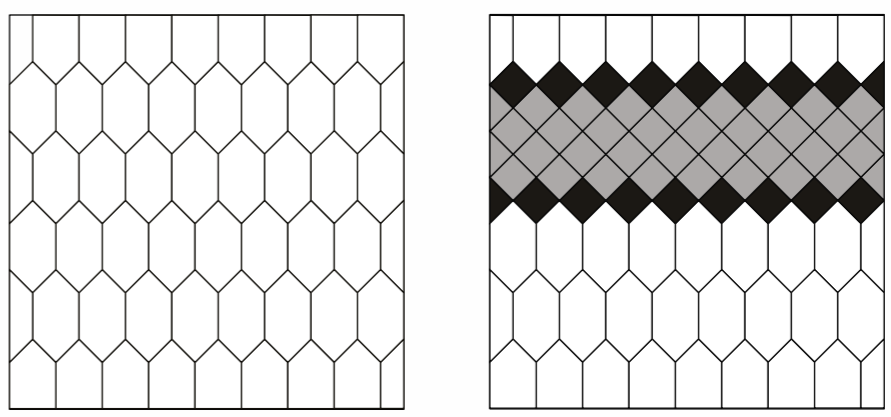

You can put them down with cabochons, to suggest the Hotel De Camondo or simply install the shuttles for more modernity. These tiles are available in glossy or satin according to our colour charts.

- 74 Cx/sqm
- Wall
  (earthenware and stoneware)
- Floor
  (stoneware)
- Kitchen
- Bathroom