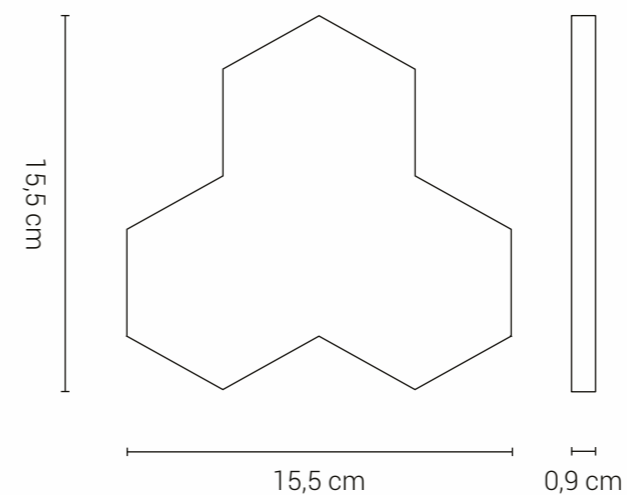

## Williams 2D Emmanuel Bossuet x Normandy Ceramics

EARTHENWARE

STONEWARE

These tiles with their original geometric shape allow a graphic layout that speeds up the decor and modifies the perception of volume. They are available in glossy or satin finish according to our colour charts.