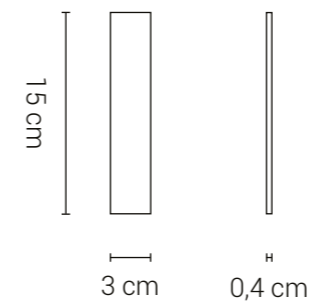

Plaquettes 3 x 15 cm

STONEWARE

STONEWARE ON GRID