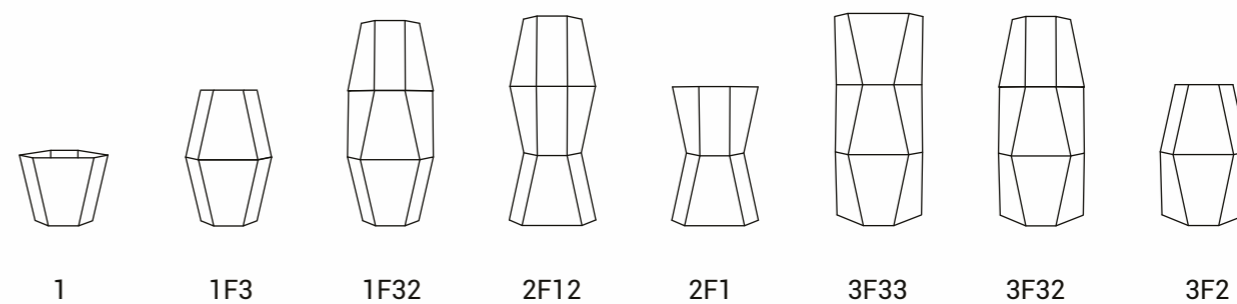

### EXTRUSIONS 4.5.6 Camille Flammarion X Normandy Ceramics

These pots, or modular bedside designed by the Designer Camille Flammarion have integrated covers, standard or wide, in wood, marble or ceramic. They are available in gloss or satin, according to the "Normandy Ceramics" colour chart