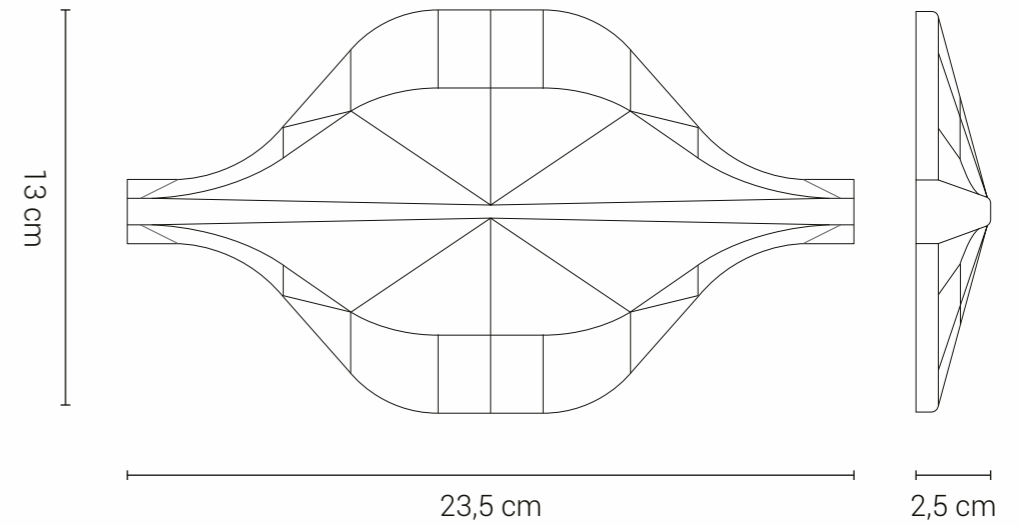

Waves Adrien De Melo x Normandy Ceramics