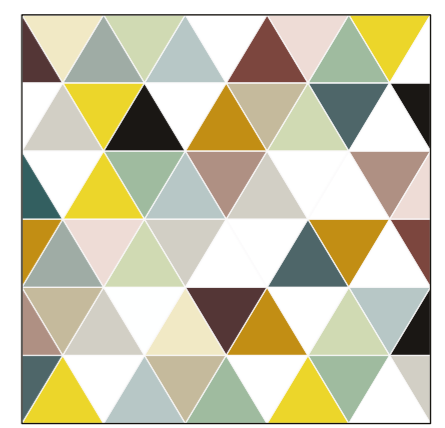

This geometric shape allows you to play on the patterns according to the layout and the colours chosen. They are available in glossy or satin finish according to our colour charts.

- 86 Cx/sqm
- Wall
  (earthenware and stoneware)
- Floor
  (stoneware)
- Kitchen
- Bathroom