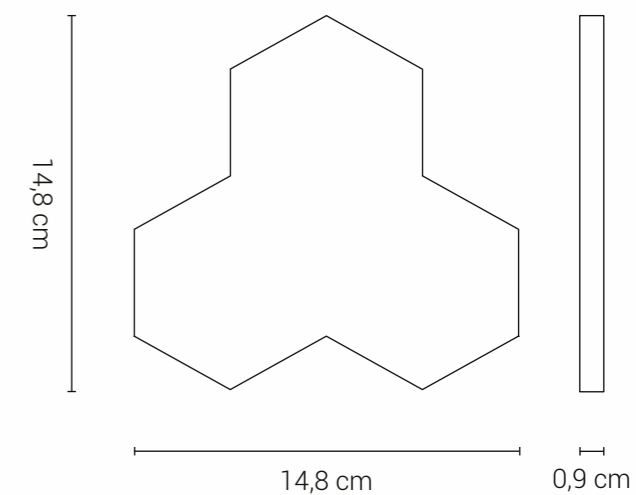

## Williams 2D Emmanuel Bossuet x Normandy Ceramics

EARTHENWARE

STONEWARE

These tiles with their original geometric shape allow a graphic layout that speeds up the decor and modifies the perception of volume. They are available in glossy or satin finish according to our colour charts.