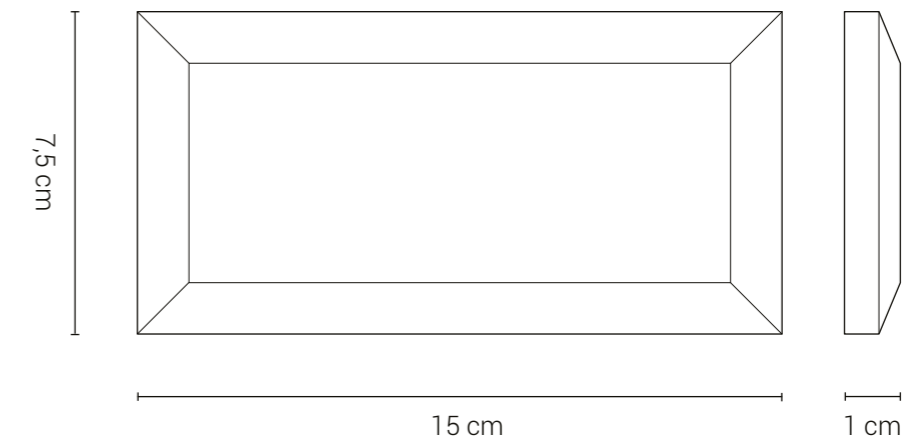

о п у б л и к о в а н о

www.gretawolf.ru

Méto 7,5 x 15 cm

They are available in glossy or satin finish according to our wide "Normandy Ceramics" colour chart.