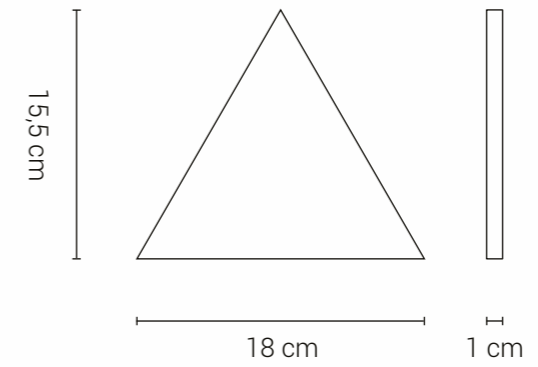

о п у б л и к о в а н о

www.gretawolf.ru

TILES IN POURING

Triangles 18 cm

They are available in glossy or satin finish according to our "Normandy Ceramics" colour chart.

71 Cx/sqm

Wall

Kitchen

Bathroom