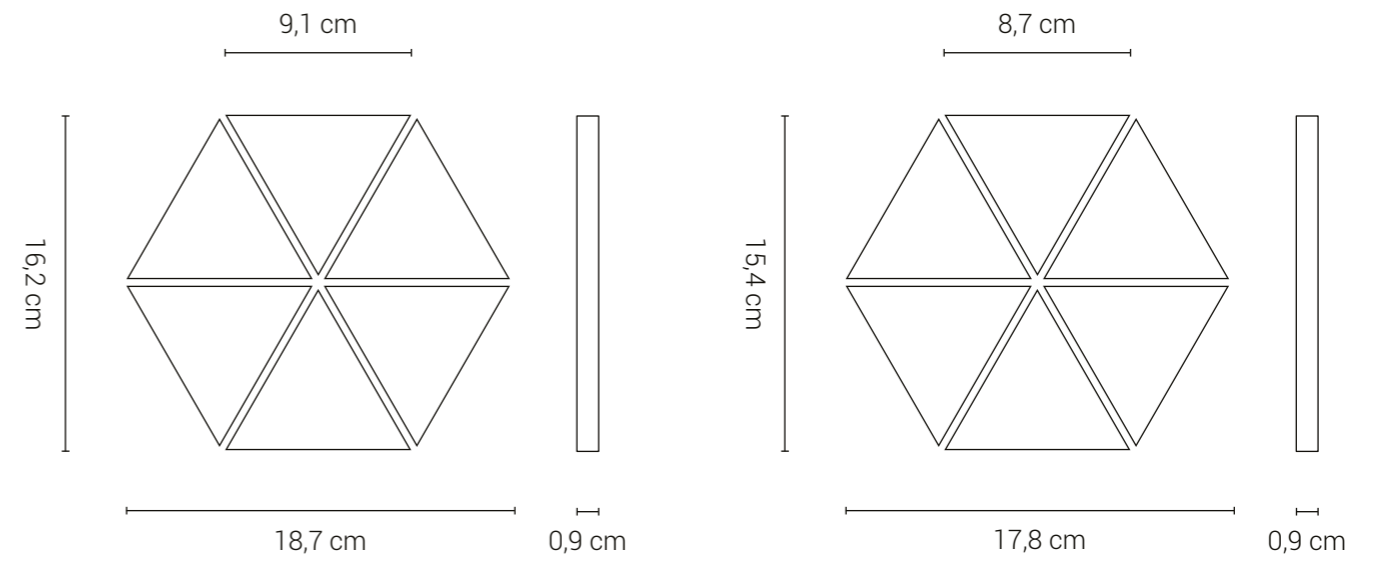

## Hexagonal tomettes in 6 modules

EARTHENWARE

STONEWARE

This geometric pattern in 6 modules from a hexagonal tomette, can be installed in one or more colours, for the wall or floor. These tiles are available in glossy or satin according to our colour charts.