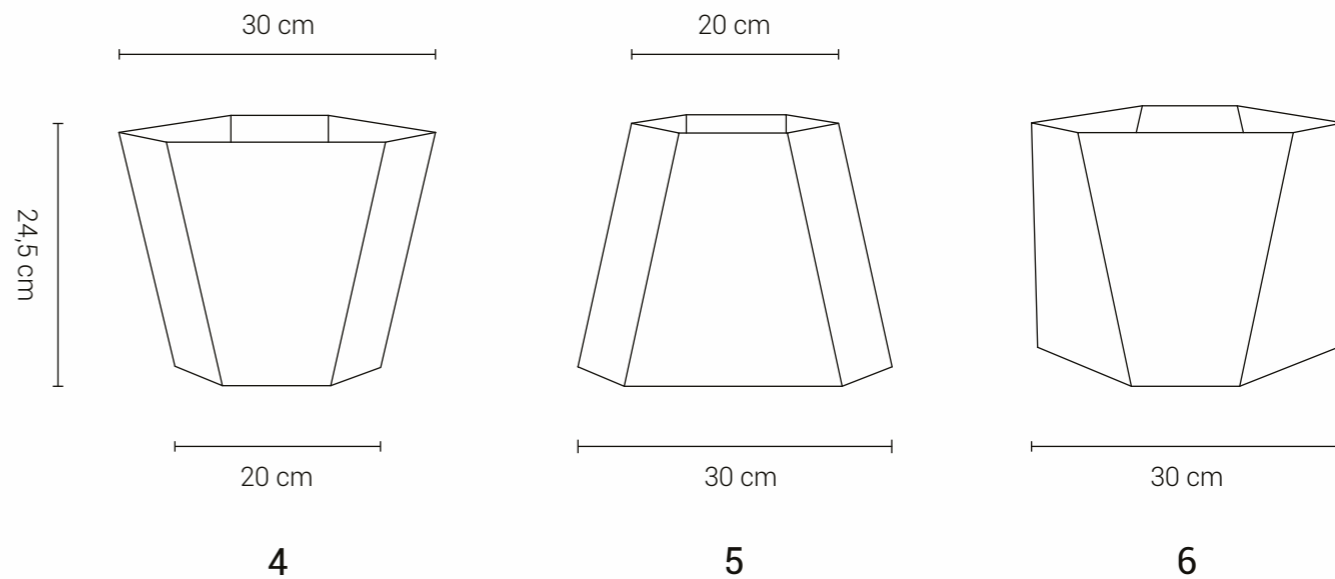

EXTRUSIONS 4.5.6 Camille Flammarion X Normandy Ceramics

These pots, or modular bedside designed by the Designer Camille Flammarion have integrated covers, standard or wide, in wood, marble or ceramic. They are available in gloss or satin, according to the "Normandy Ceramics" colour chart