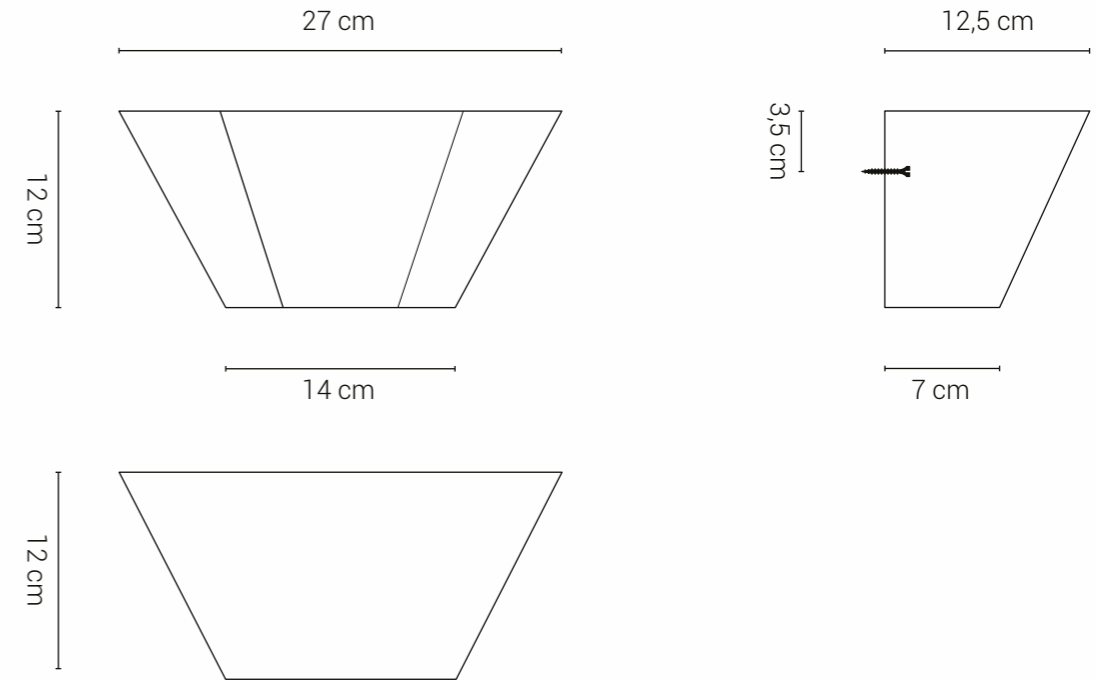

Shelves Camille Flammarion X Normandy Ceramics

From his Correspondances collection, Camille Flammarion extracted from the shelves. They are available in glossy or satin, according to the "Normandy Ceramics" colour chart