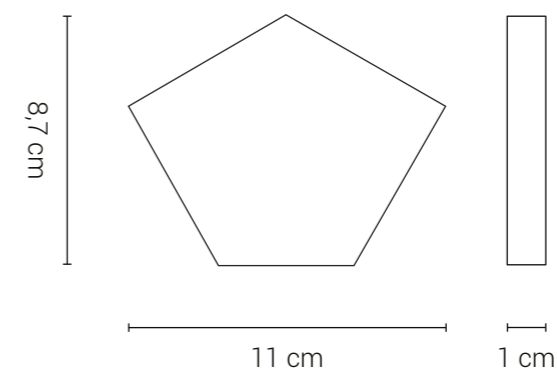

Pâvés du Caire