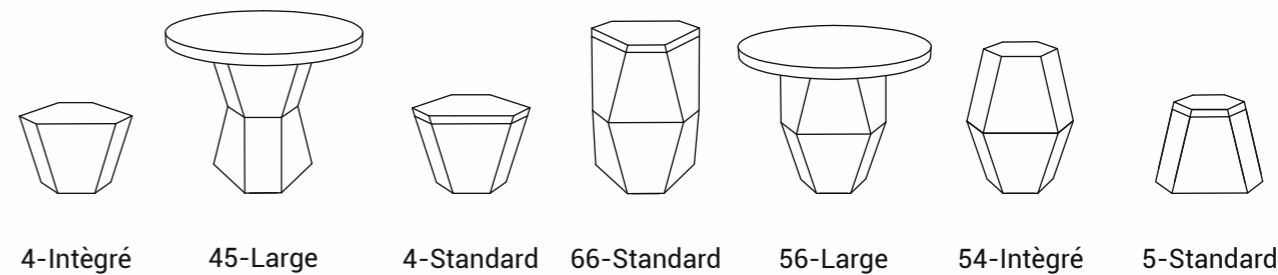

EXTRUSIONS 4.5.6 Camille Flammarion X Normandy Ceramics

These pots, or modular bedside designed by the Designer Camille Flammarion have integrated covers, standard or wide, in wood, marble or ceramic. They are available in gloss or satin, according to the "Normandy Ceramics" colour chart