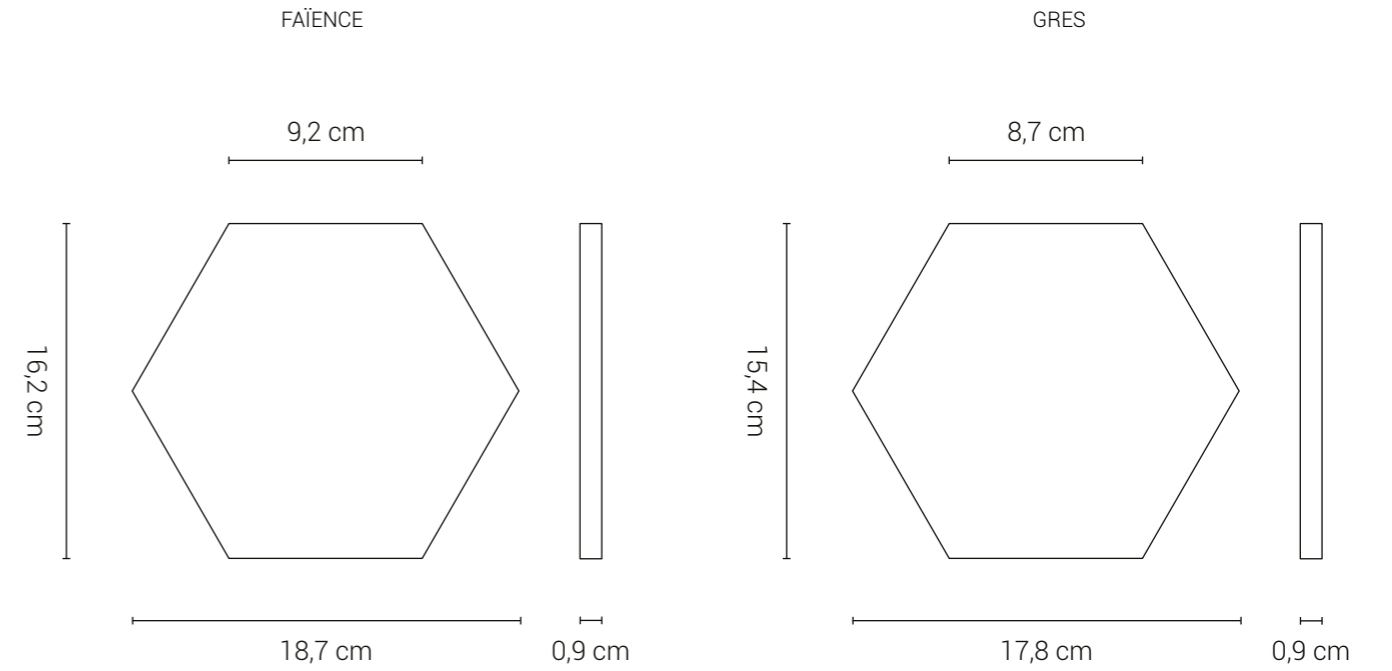

## Hexagonal tomettes

With this geometric pattern, the tiles, whose shape imitates that of the old tomette, are used the wall or the floor.

They are available in glossy or satin finish according to our colour charts.