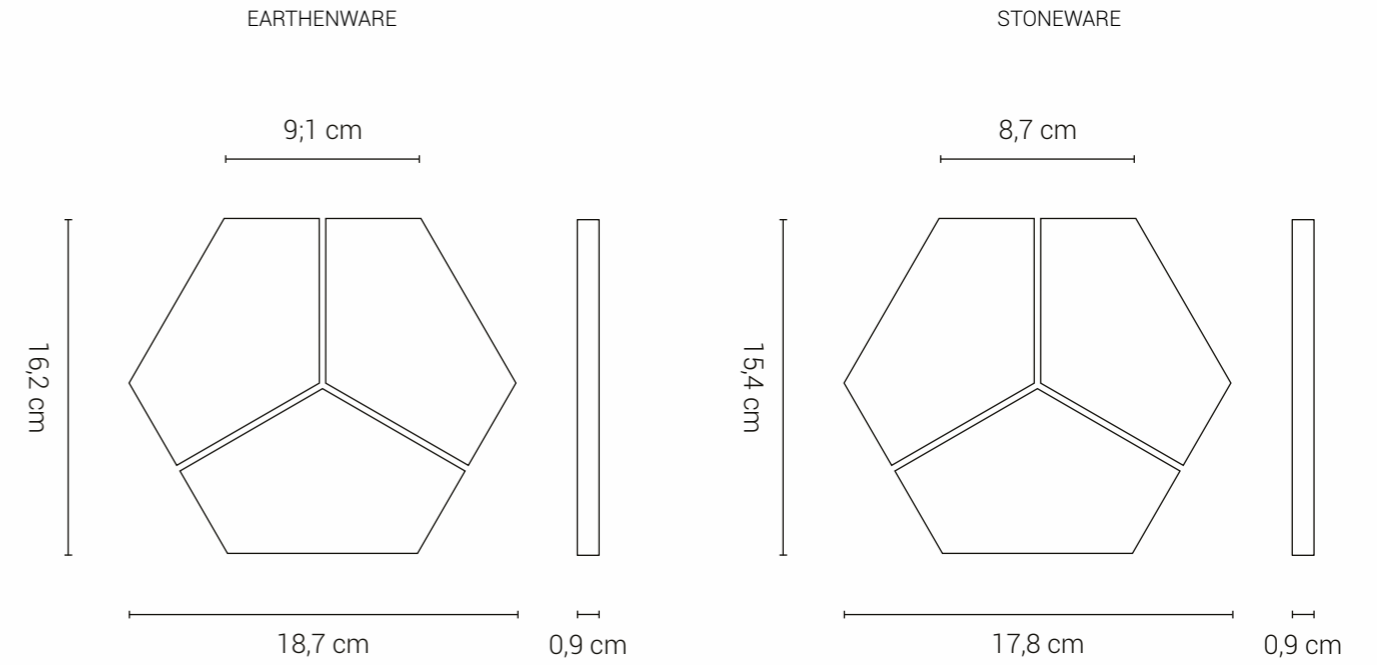

Hexagonal tomettes in 3 modules shifted