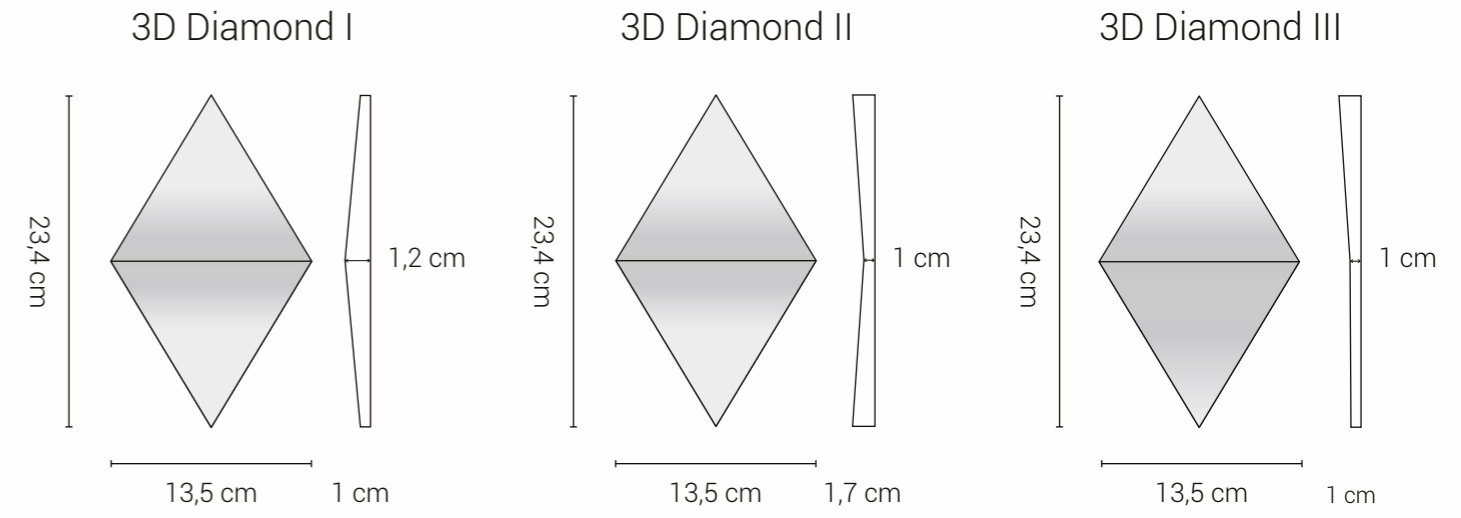

Architect and designer Camille Flammarion offers a wide choice of layouts for to lay his tiles.
They are available in glossy or satin finish according to our "Normandy Ceramics" colour chart.

- 63 Cx/sqm
- Wall
- Kitchen
- Bathroom