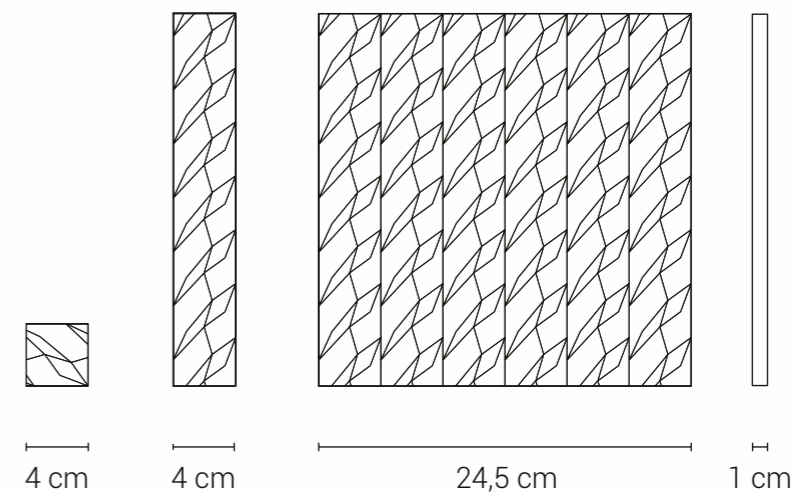

Trompes-l'œil Pietro Seminelli x Normandy Ceramics