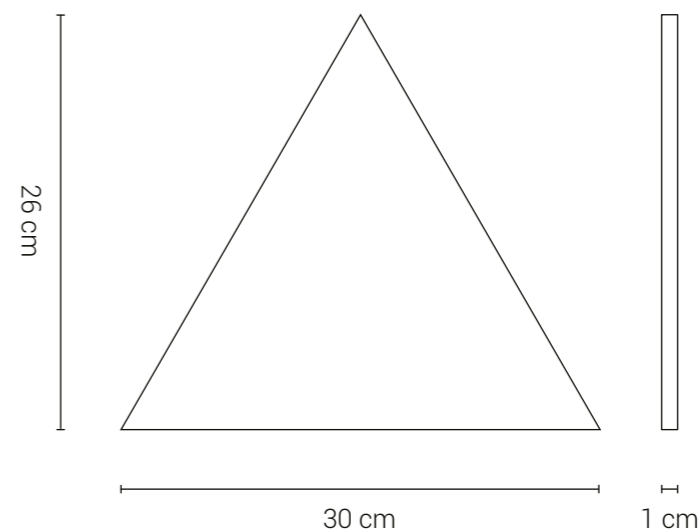

опубликовано

TILES IN POURING

www.gretawolf.ru

Triangles 30 cm

They are available in glossy or satin finish according to our "Normandy Ceramics" colour chart.

- 26 Cx/sqm
- Wall
- Kitchen
- Bathroom