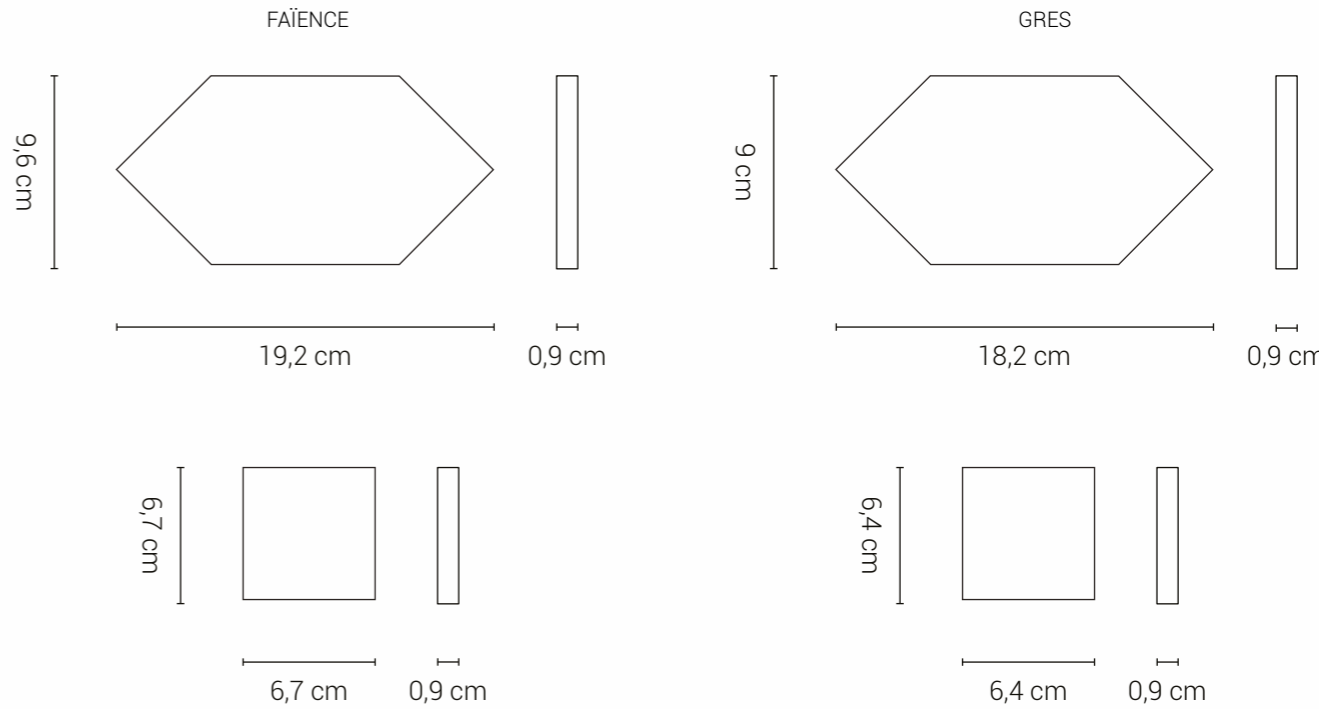

Navettes and Cabochons