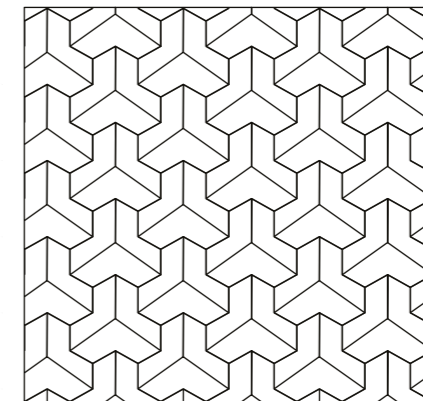

These tiles with their geometric shape and original decoration allow a graphic layout that speeds up the decor and modifies the perception of volume. They are available in glossy or satin finish according to our "Normandy Ceramics" colour chart or with the.

- 64 Cx/sqm
- Wall
- Kitchen
- Bathroom