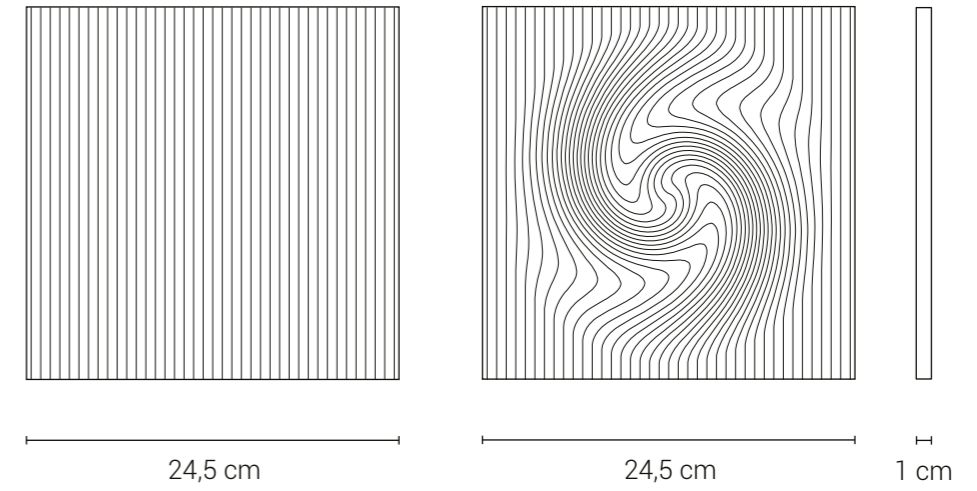

www.gretawolf.ru

Twists

They are available with Stries tiles from the same range
These tiles can be glazed in gloss or satin according to our "Normandy Ceramics" colour chart.