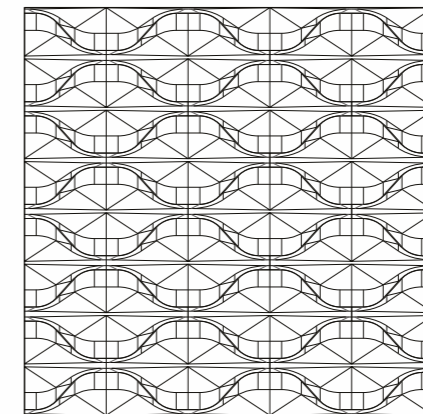

Inspired by the energy of a wave, these tiles play on the balance between straight lines and curves, drawing a refined organic surface, all in hills and valleys. They are available in glossy or satin finish according to our "Normandy Ceramics" colour chart.

- 54 Cx/sqm
- Wall
- Kitchen
- Bathroom