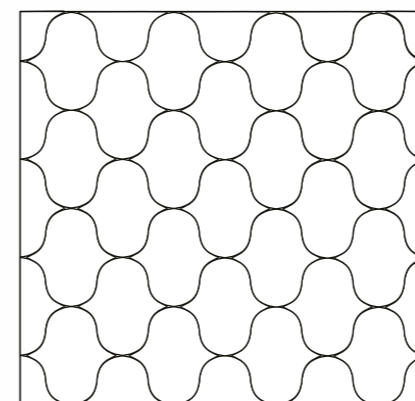

опубликовано

Грета Вульф

www.gretawolf.ru

TILES IN STRETCHING

Curvilignes

EARTHENWARE

STONEWARE

These tiles inspired by oriental arabesques bring a curved pattern to a bathroom or a kitchen credenza.

They are available in glossy or satin finish according to our colour charts.

67 Cx/sqm

Wall
(earthenware and stoneware)

Floor
(stoneware)

Kitchen

Bathroom