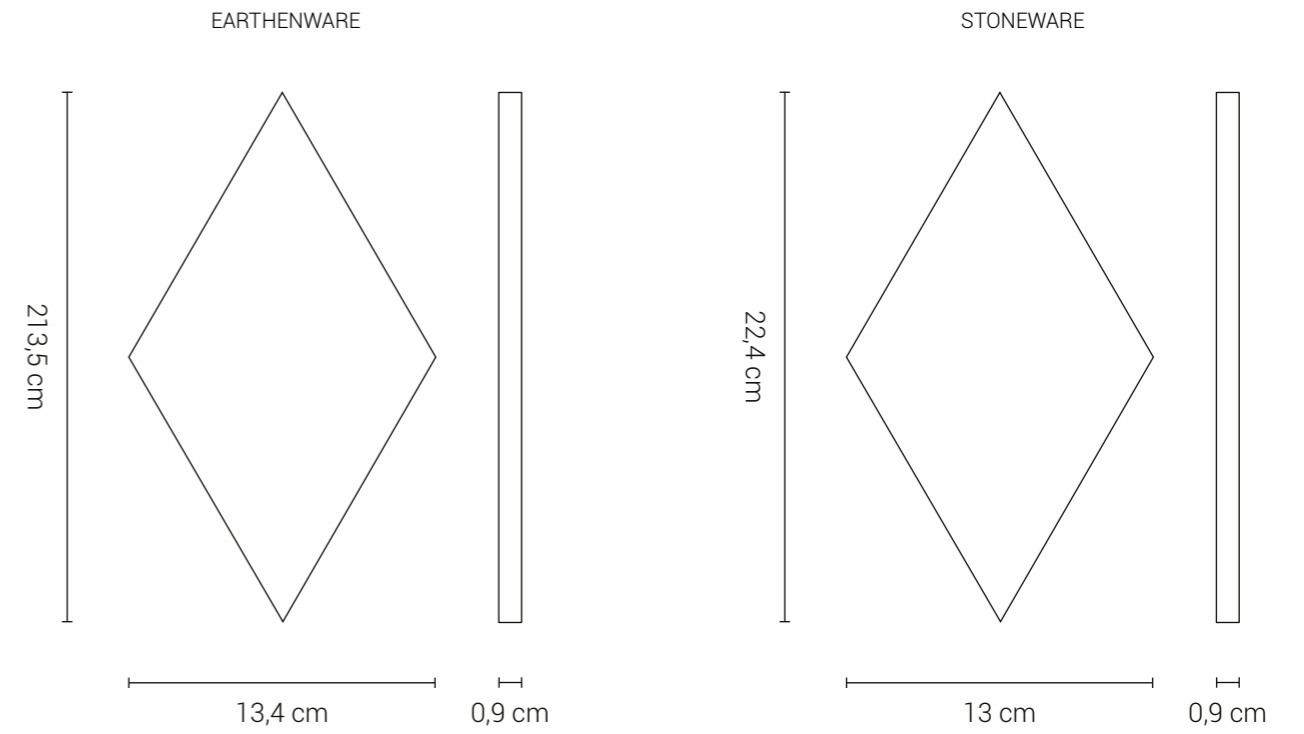

Diamonds Camille Flammarion x Normandy Ceramics