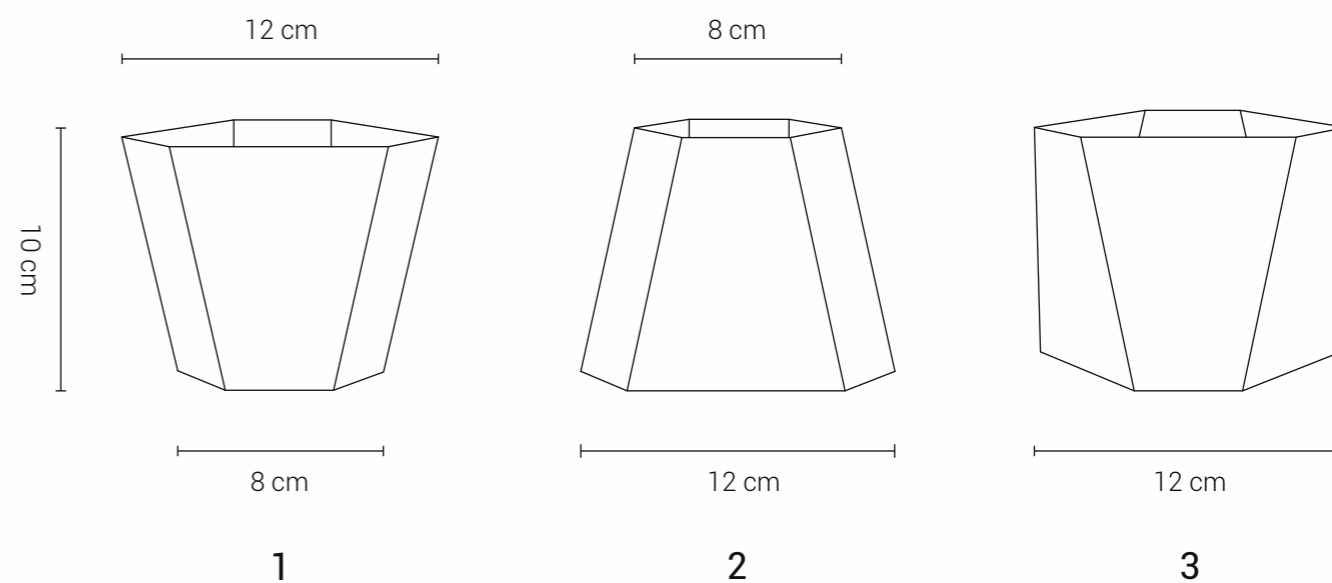

EXTRUSIONS 1.2.3 Camille Flammarion X Normandy Ceramics