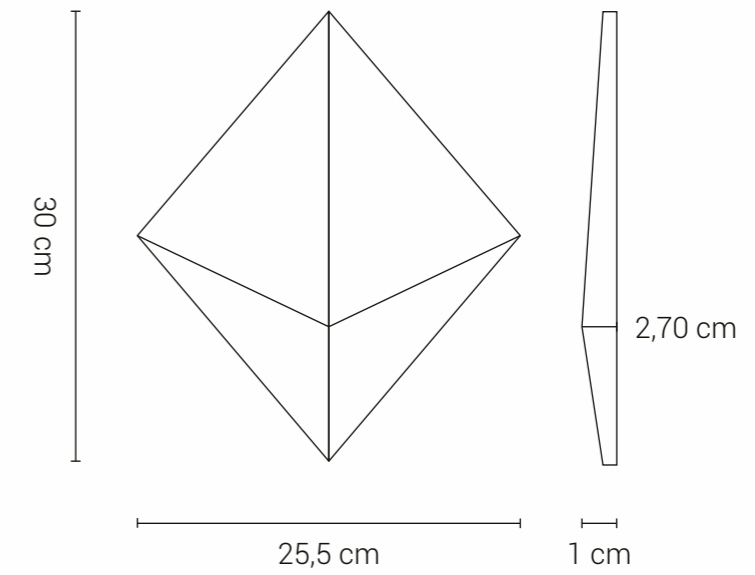

Peaks Adrien De Melo x Normandy Ceramics