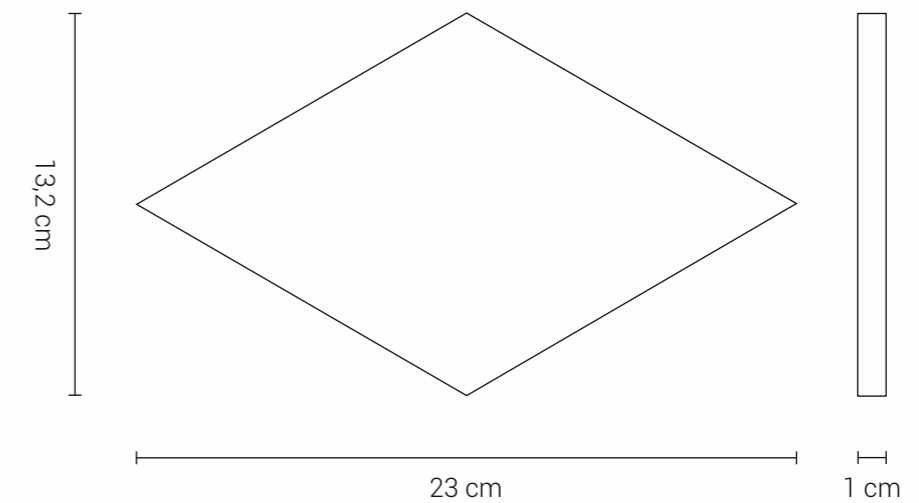

Diamonds Camille Flammarion x Normandy Ceramics