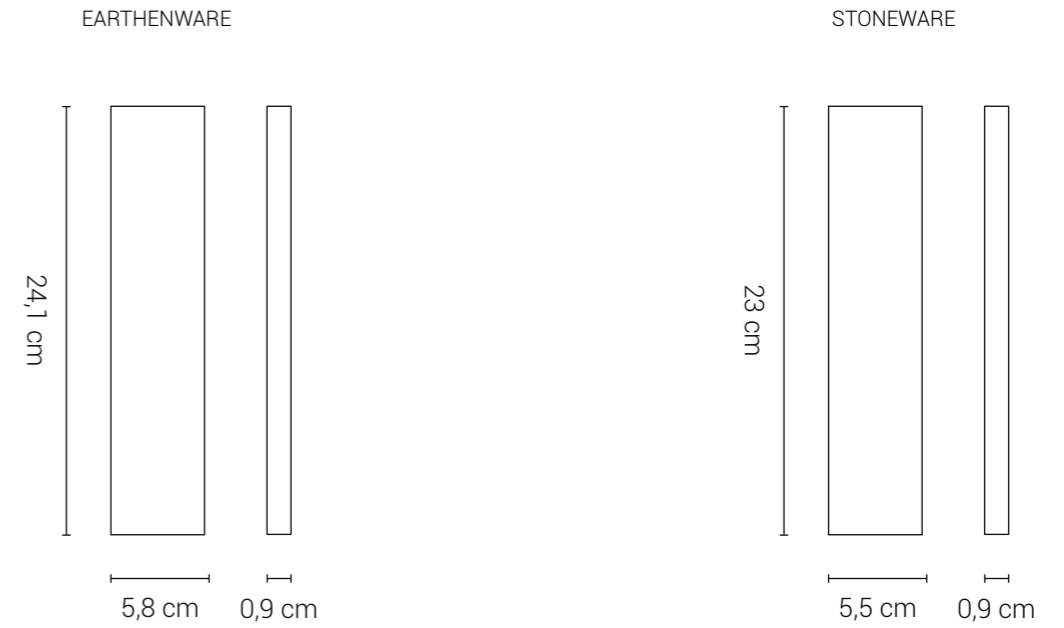

Rectangles 5,5 x 23 cm