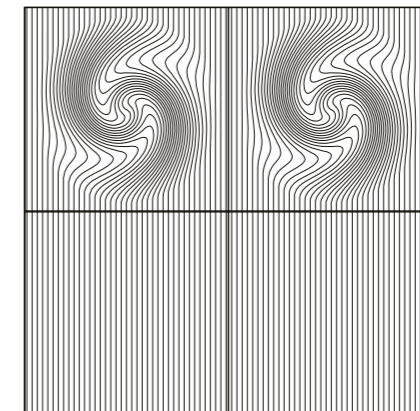

They are available with Stries tiles from the same range
These tiles can be glazed in gloss or satin according to our "Normandy Ceramics" colour chart.