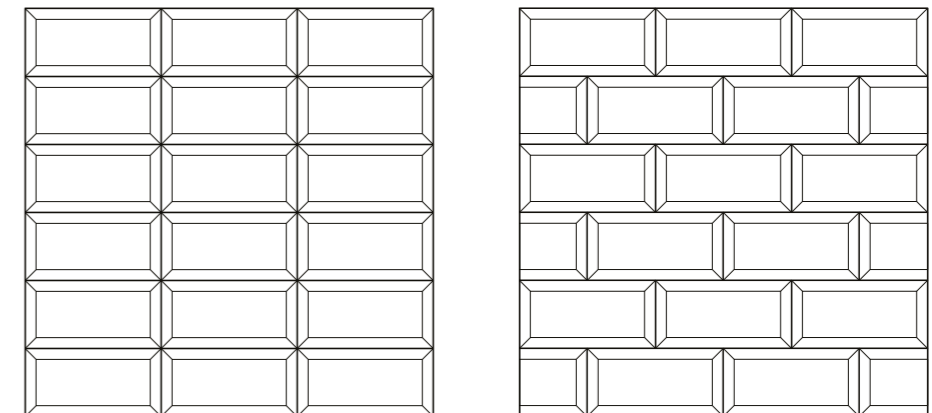

They are available in glossy or satin finish according to our wide "Normandy Ceramics" colour chart.