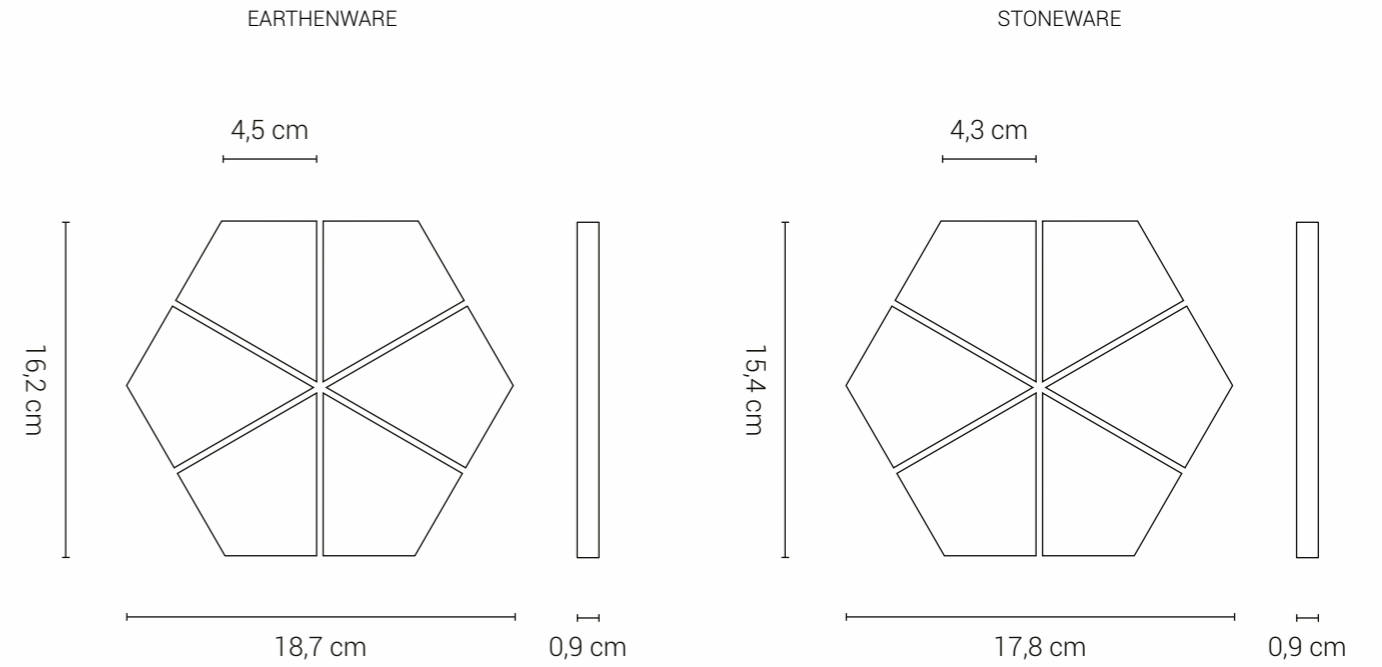

Hexagonal tomettes in 6 modules shifted