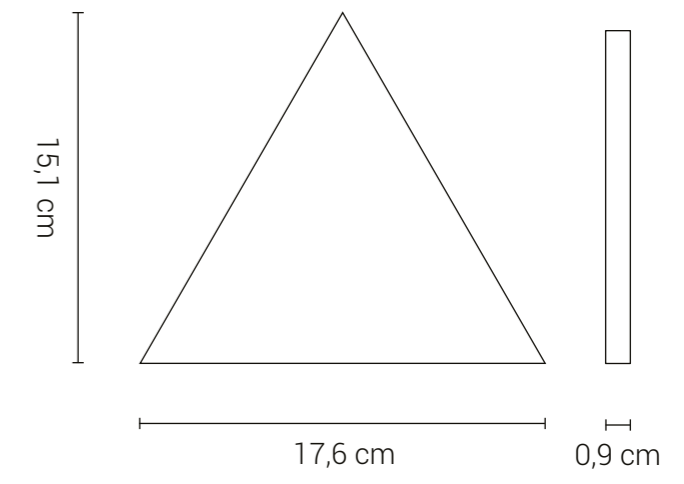

# Triangles

EARTHENWARE

STONEWARE

This geometric shape allows you to play on the patterns according to the layout and the colours chosen. They are available in glossy or satin finish according to our colour charts.