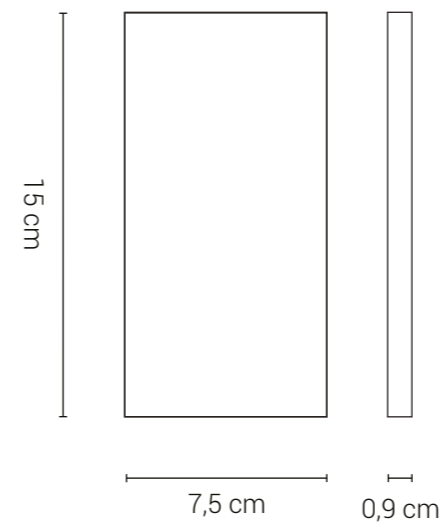

Rectangles 7,5 x 15 cm

EARTHENWARE

STONEWARE