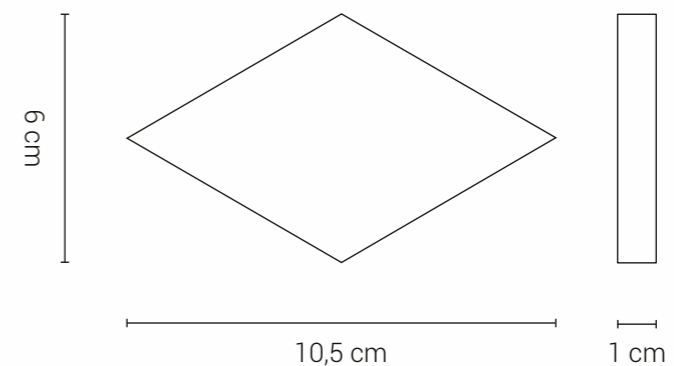

Little Diamonds

This geometric shape allows you to play on the patterns according to the layouts and colours chosen. They are available in glossy or satin finish according to our "Normandy Ceramics" colour chart.

283 Cx/sqm

Wall

Kitchen

Bathroom