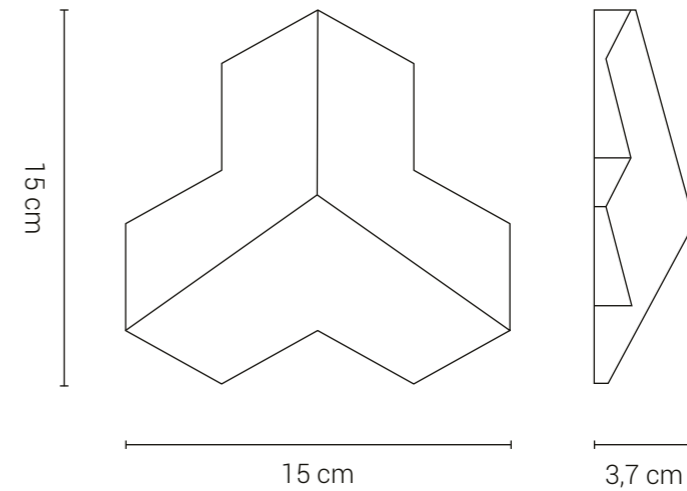

### Williams 3D Décors Emmanuel Bossuet x Normandy Ceramics

These tiles with their geometric shape and original decoration allow a graphic layout that speeds up the decor and modifies the perception of volume. They are available in glossy or satin finish according to our "Normandy Ceramics" colour chart or with the.