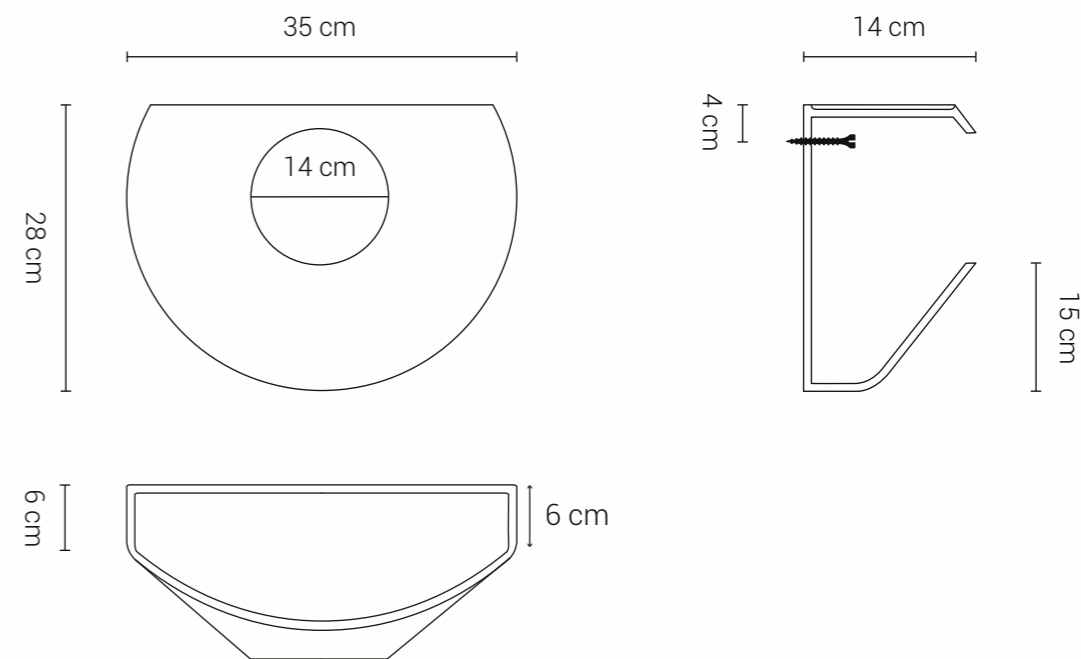

Swallow's nest Rémi Fontaine X Normandy Ceramics

After the observation of a bathroom cluttered with beauty products that are often rarely used and unsightly, Rémi Fontaine proposes with these niches to keep the essential "on the surface" and the rest "inside".

The choice of ceramics is naturally obvious for its diversity of colours and ease of maintenance. Its neutral design can be used in all interiors, not just the bathroom, but also the kitchen, the entrance hall...

- Entrance
- Bedroom
- Kitchen
- Bathroom