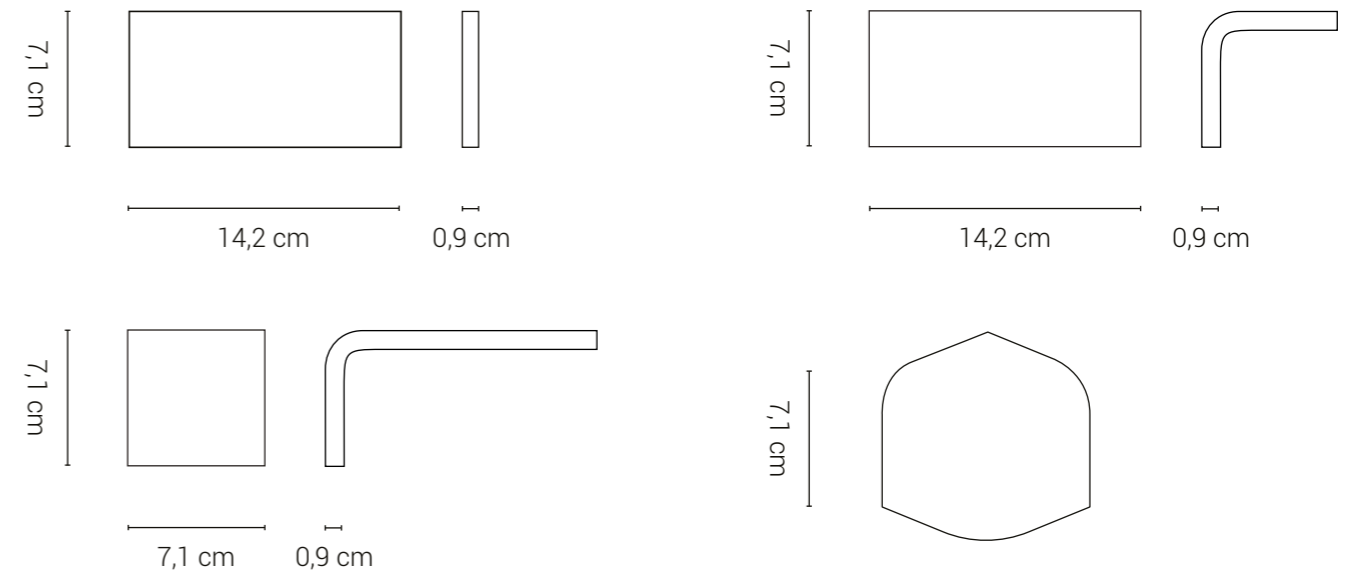

Rectangles and corner pieces