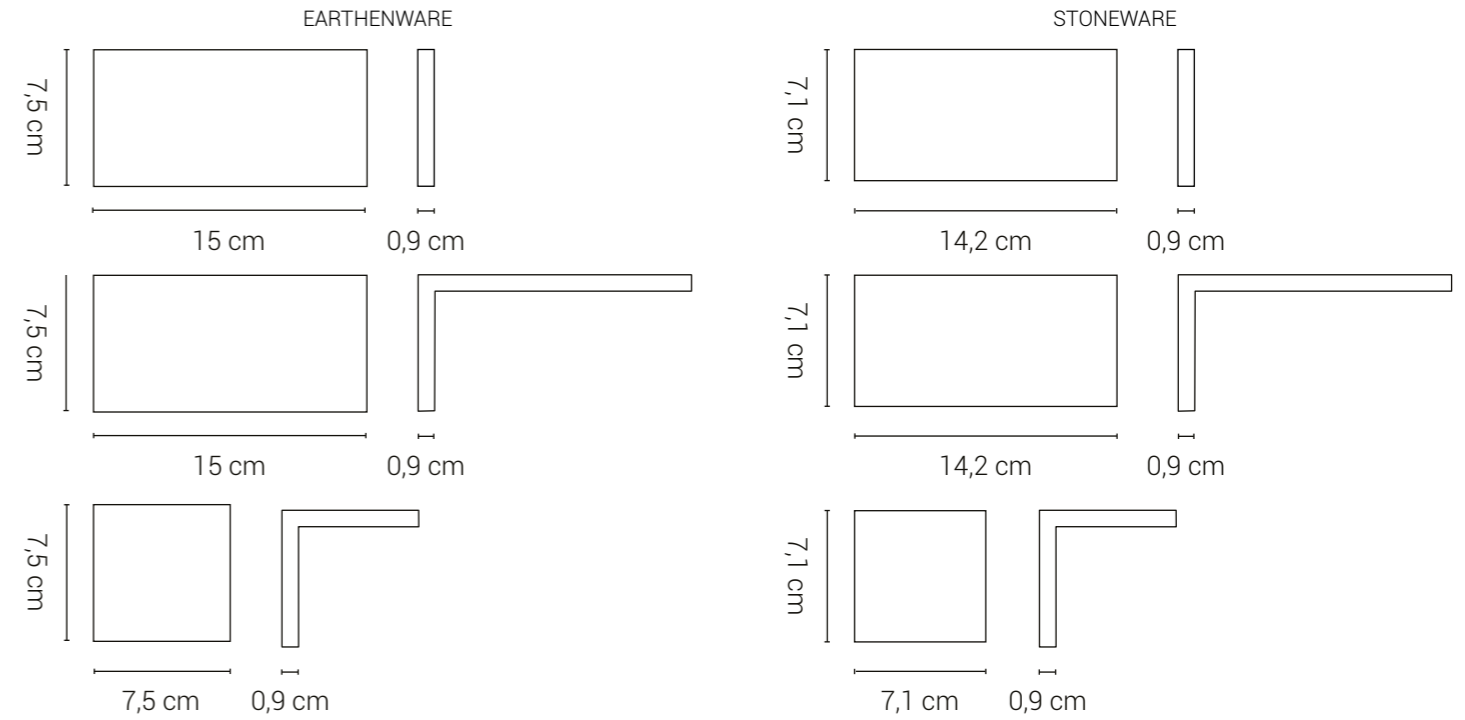

Rectangles and corner pieces