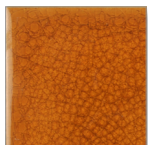

## 10\*10 см • GLAZED

CRYSTALLINE GLAZED

100301

BLACK GLAZED

100302

GREY UMBRA GLAZED

100303

METTAL GLAZED

100304

BLUE GLAZED

100305

DARK BLUE GLAZED

100306

BLUE LIGHT GLAZED

100307

WHITE GLAZED

## • CRACKLE

ORANGE CRACKLE

100309

WHITE CRACKLE

100310

LIGHT GREEN CRACKLE

100311

GREEN CRACKLE

100312

DEEP GREEN CRACKLE

100313

BLUE CRACKLE

100314

DARK BLUE CRACKLE

100315