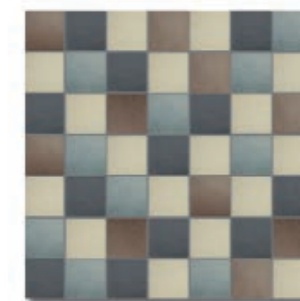

Here it is!

The bright and contemporary collection
that puts metal and colour
where we did not expect them!

ALUM'EMOI

The metal effect & the touch of colour are the "hype" things that give trendiness to the trendy places. This collection leaves everybody speechless.

Do you like
to seduce, surprise,
amaze?

These mosaics are made for you. Various: in metal, glazed porcelain or faience, they will bring light to your room which will shine bright like a diamond! ■

опубликовано

CHROME & GLASS

GLASS METAL
GREY TUBE
ALU3030C10
I8C P

GLASS METAL
GREY 1,5 x 1,5
ALU3030C09
I8C P

GLASS

ALUM'ETTE BLACK
ALU3030C19
I8C P

ALUM'ETTE WHITE
ALU3030C20
I8C P

ALUMINIUM & GLASS

ALUMINIUM - GLASS
BLACK MIX
2,3 x 2,3
ALU3030C17 I8C P