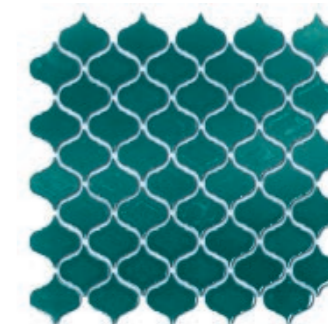

The metal effect & the touch of colour are the "hype" things that give trendiness to the trendy places. This collection leaves everybody speechless.

Do you like
to seduce, surprise,
amaze?

These mosaics are made for you. Various: in metal, glazed porcelain or faience, they will bring light to your room which will shine bright like a diamond! ■