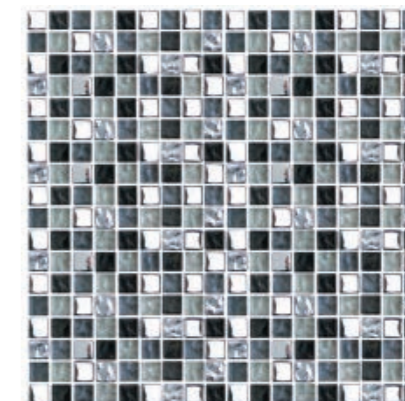

GW
Грета Вульф

www.gretawolf.ru ALUM'EMOI

Fun, hype, urban

Beautiful and sensual, that's why designers like them so much.
They show the light of modernity!

ALUM'EMOI
MOSAIC

Sheet 30 x 30 cm
Thickness: 10 mm

CHROME & GLASS

GLASS METAL
GREY TUBE
ALU3030C10
I8C P

GLASS METAL
GREY 1,5 x 1,5
ALU3030C09
I8C P

GLASS

ALUM'ETTE BLACK
ALU3030C19
I8C P

ALUM'ETTE WHITE
ALU3030C20
I8C P

ALUMINIUM & GLASS

ALUMINIUM - GLASS
BLACK MIX
2,3 x 2,3
ALU3030C17 I8C P

MOSAÏC

Sheet 30,5 x 30,5 cm

Thickness: 5 mm

Sold per piece

BRUSHED ALUMINIUM

ALUMINIUM 1,5 x 3
MINI BRIQUETTE GREY-BLACK
ALU3030C06 **I8C P**

ALUMINIUM
1,5 x 9,8
ALU3030C02
I8C P

URBAN LIFE
ALU3030C18
I8C P