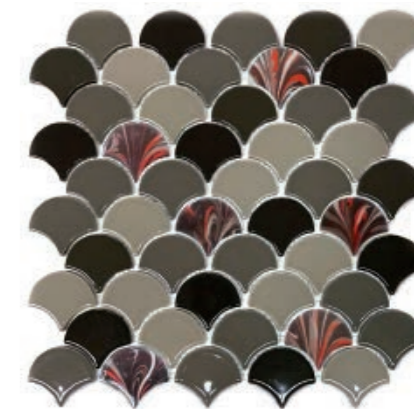

Here it is!

The bright and contemporary collection
that puts metal and colour
where we did not expect them!

ALUM'EMOI

The metal effect & the touch of colour are the "hype" things that give trendiness to the trendy places. This collection leaves everybody speechless.

Do you like
to seduce, surprise,
amaze?

These mosaics are made for you. Various: in metal, glazed porcelain or faience, they will bring light to your room which will shine bright like a diamond! ■

опубликовано

CHROME & GLASS

GLASS METAL
GREY TUBE
ALU3030C10
I8C P

GLASS METAL
GREY 1,5 x 1,5
ALU3030C09
I8C P

GLASS

ALUM'ETTE BLACK
ALU3030C19
I8C P

ALUM'ETTE WHITE
ALU3030C20
I8C P

ALUMINIUM & GLASS

ALUMINIUM - GLASS
BLACK MIX
2,3 x 2,3
ALU3030C17 I8C P

опубликовано

Грета Вульф

www.gretawolf.ru

MOSAÏC

Sheet 30,5 x 30,5 cm
Thickness: 5 mm - Sold per piece

GLASS

MILLE FACETTES

MILLE FACETTES 4,8 x 4,8
ALU3030C22 **I8C P**