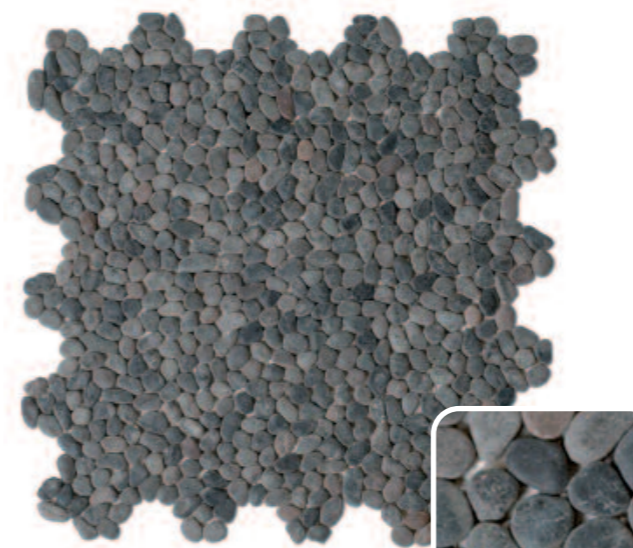

BALINESE PEBBLES

Balinese pebbles,
slowly polished over time.

They are a superb and original cover for walls and floors,
inside and outside.

Sold on a sheet, they are very easy and quick to fit. They give that zen vibe to any kind of space. May your shower, terrace, alleys, pools or any other place become exotic and take you all the way to the magical island of Bali! ■

These natural stones
adapt to any architecture.
Travel and relaxation guaranteed!

Micro pebbles
page 271

Flat Matte
page 272

Round Matte
page 274

Flat Marble
page 276

MICRO PEBBLES

Box of 11 sheets
Sheet 30 x 30 cm
Thickness: 4 mm

MICRO PEBBLE BEIGE
GAC3030D01 8D B
GAC3030D01P 2D P

MICRO PEBBLE MULTICOLOR
GAC3030D03 8D B
GAC3030D03P 2D P

MICRO PEBBLE NOIR
GAC3030D02 8D B
GAC3030D02P 2D P

New
SOLD
PER PIECE

How to fit: The specialist's advice