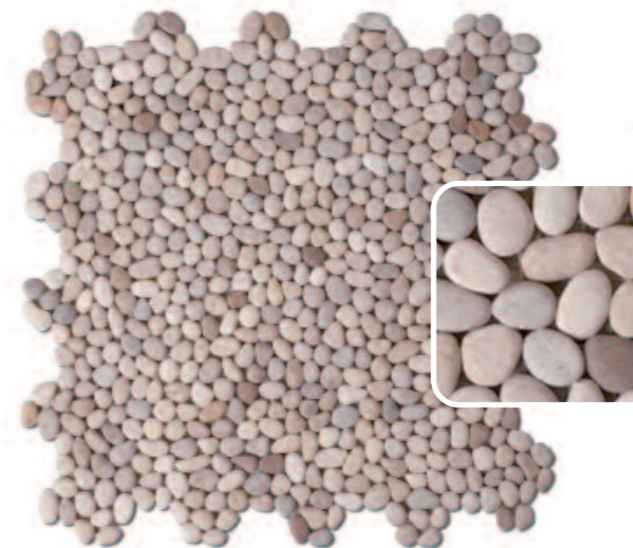

These natural stones
adapt to any architecture.
Travel and relaxation guaranteed!

Micro pebbles
page 271

Flat Matte
page 272

Round Matte
page 274

Flat Marble
page 276

MICRO PEBBLES

Box of 11 sheets
Sheet 30 x 30 cm
Thickness: 4 mm

MICRO PEBBLE BEIGE
GAC3030D01 8D B
GAC3030D01P 2D P

MICRO PEBBLE MULTICOLOR
GAC3030D03 8D B
GAC3030D03P 2D P

MICRO PEBBLE NOIR
GAC3030D02 8D B
GAC3030D02P 2D P

New
SOLD
PER PIECE

How to fit: The specialist's advice