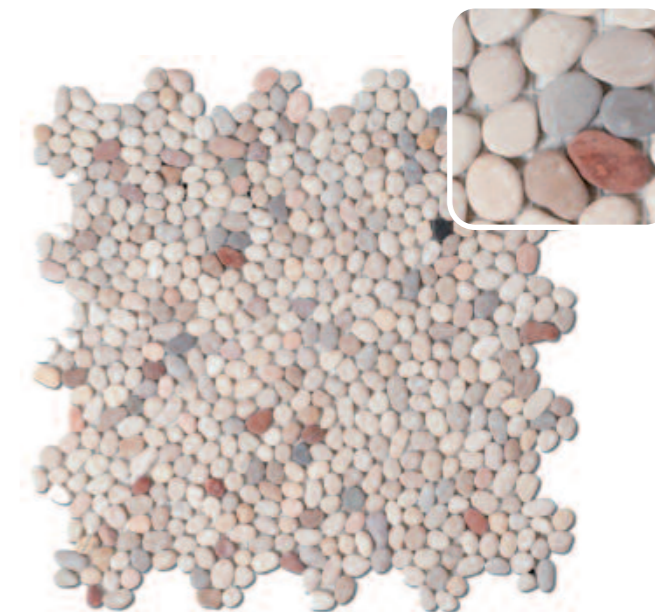

BALINESE PEBBLES

Balinese pebbles,
slowly polished over time.

They are a superb and original cover for walls and floors,
inside and outside.

Sold on a sheet, they are very easy and quick to fit. They give that zen vibe to any kind of space. May your shower, terrace, alleys, pools or any other place become exotic and take you all the way to the magical island of Bali! ■

MICRO PEBBLE BEIGE
GAC3030D01 8D B
GAC3030D01P 2D P

MICRO PEBBLE MULTICOLOR
GAC3030D03 8D B
GAC3030D03P 2D P

MICRO PEBBLE NOIR
GAC3030D02 8D B
GAC3030D02P 2D P

New
SOLD
PER PIECE

How to fit: The specialist's advice