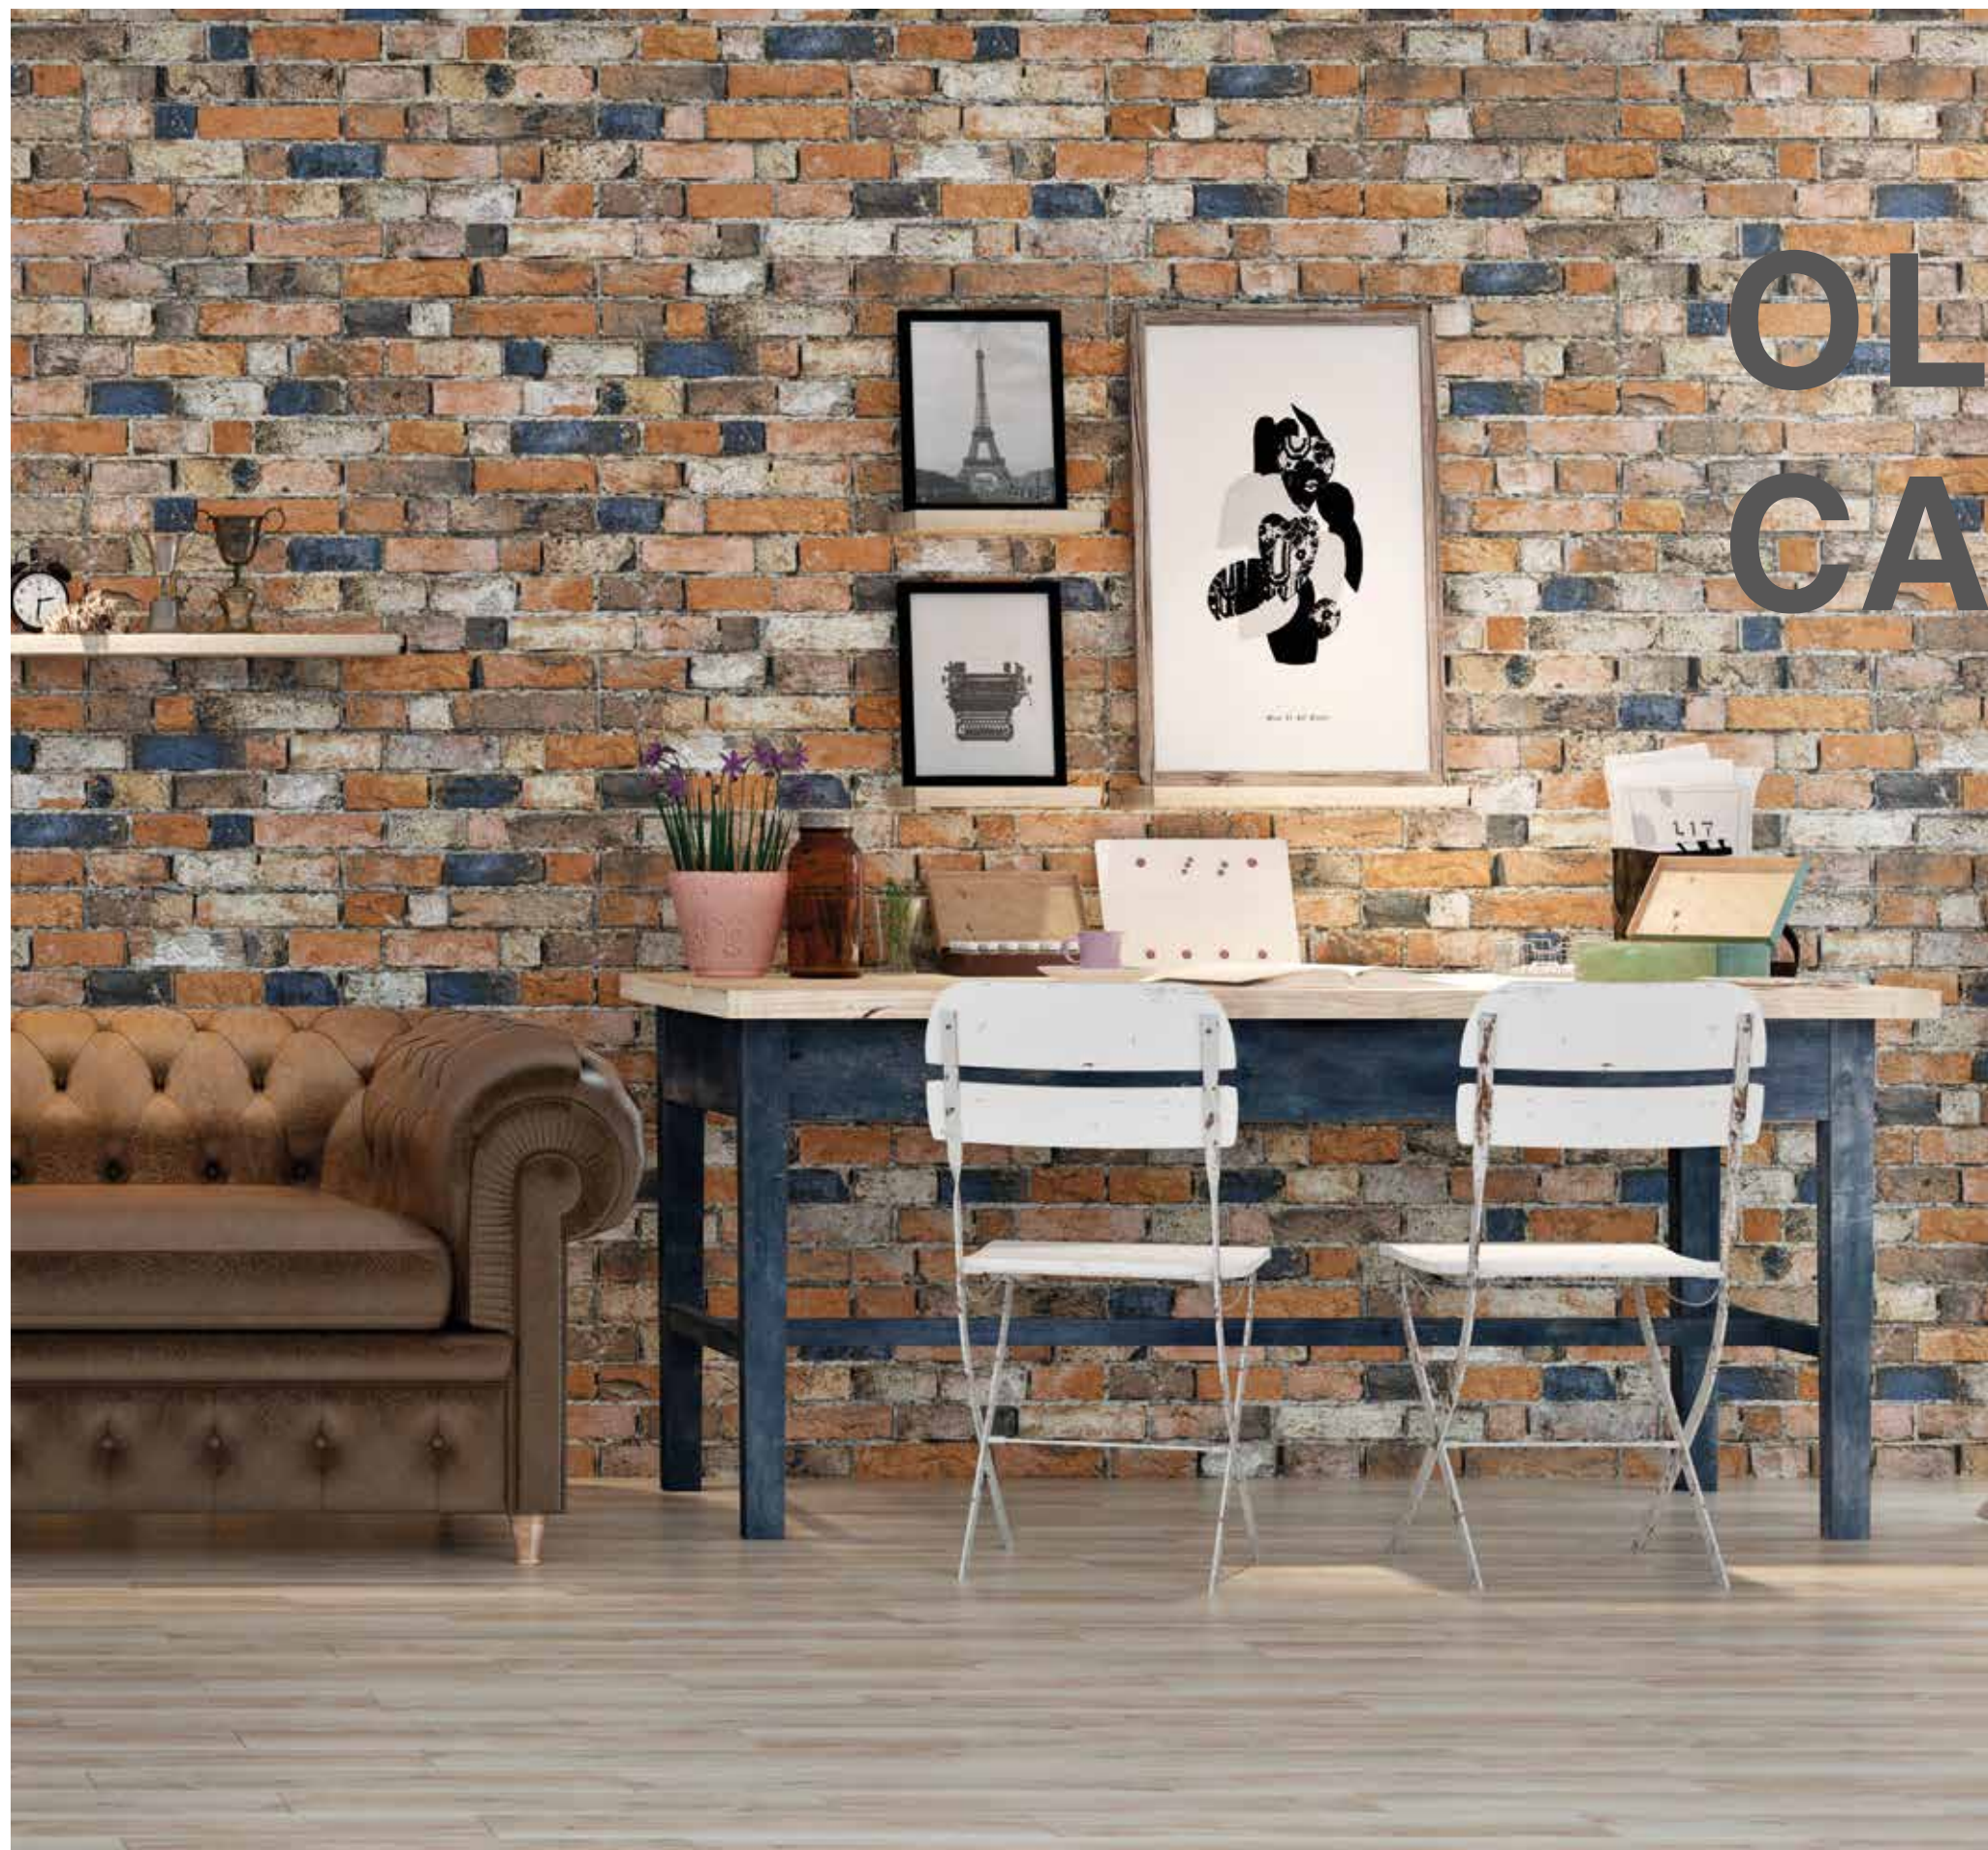

OLD CARAVISTA

PORCELAIN TILES

32x48 cm. / 12,6"x18,9"

RED BODY TILES

34x50 cm. / 13,4"x19,6"

- OLD CARAVISTA 35 -

Old Caravista

Old Caravista Rustic 32x48 cm. / 12,6"x18,9"