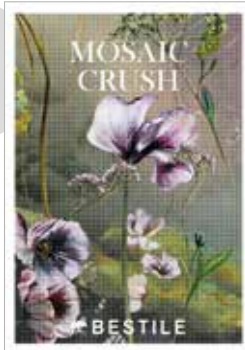

1

NATURAL CHARM

2

STONE SPIRIT

3

MOSAIC CRUSH

4

THICK 20MM & THICK 30MM