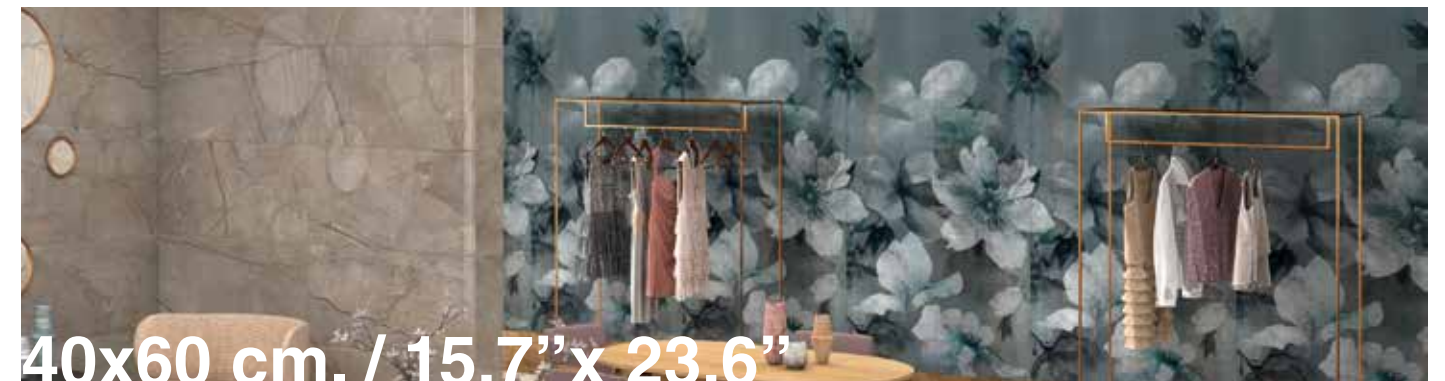

40x60 cm. / 15.7" x 23.6"

-AISHA 32, -DALIA 34, -HERA 36, -PAPILLON 40, -SAKURA 42, -WHITE FLAMINGO 44