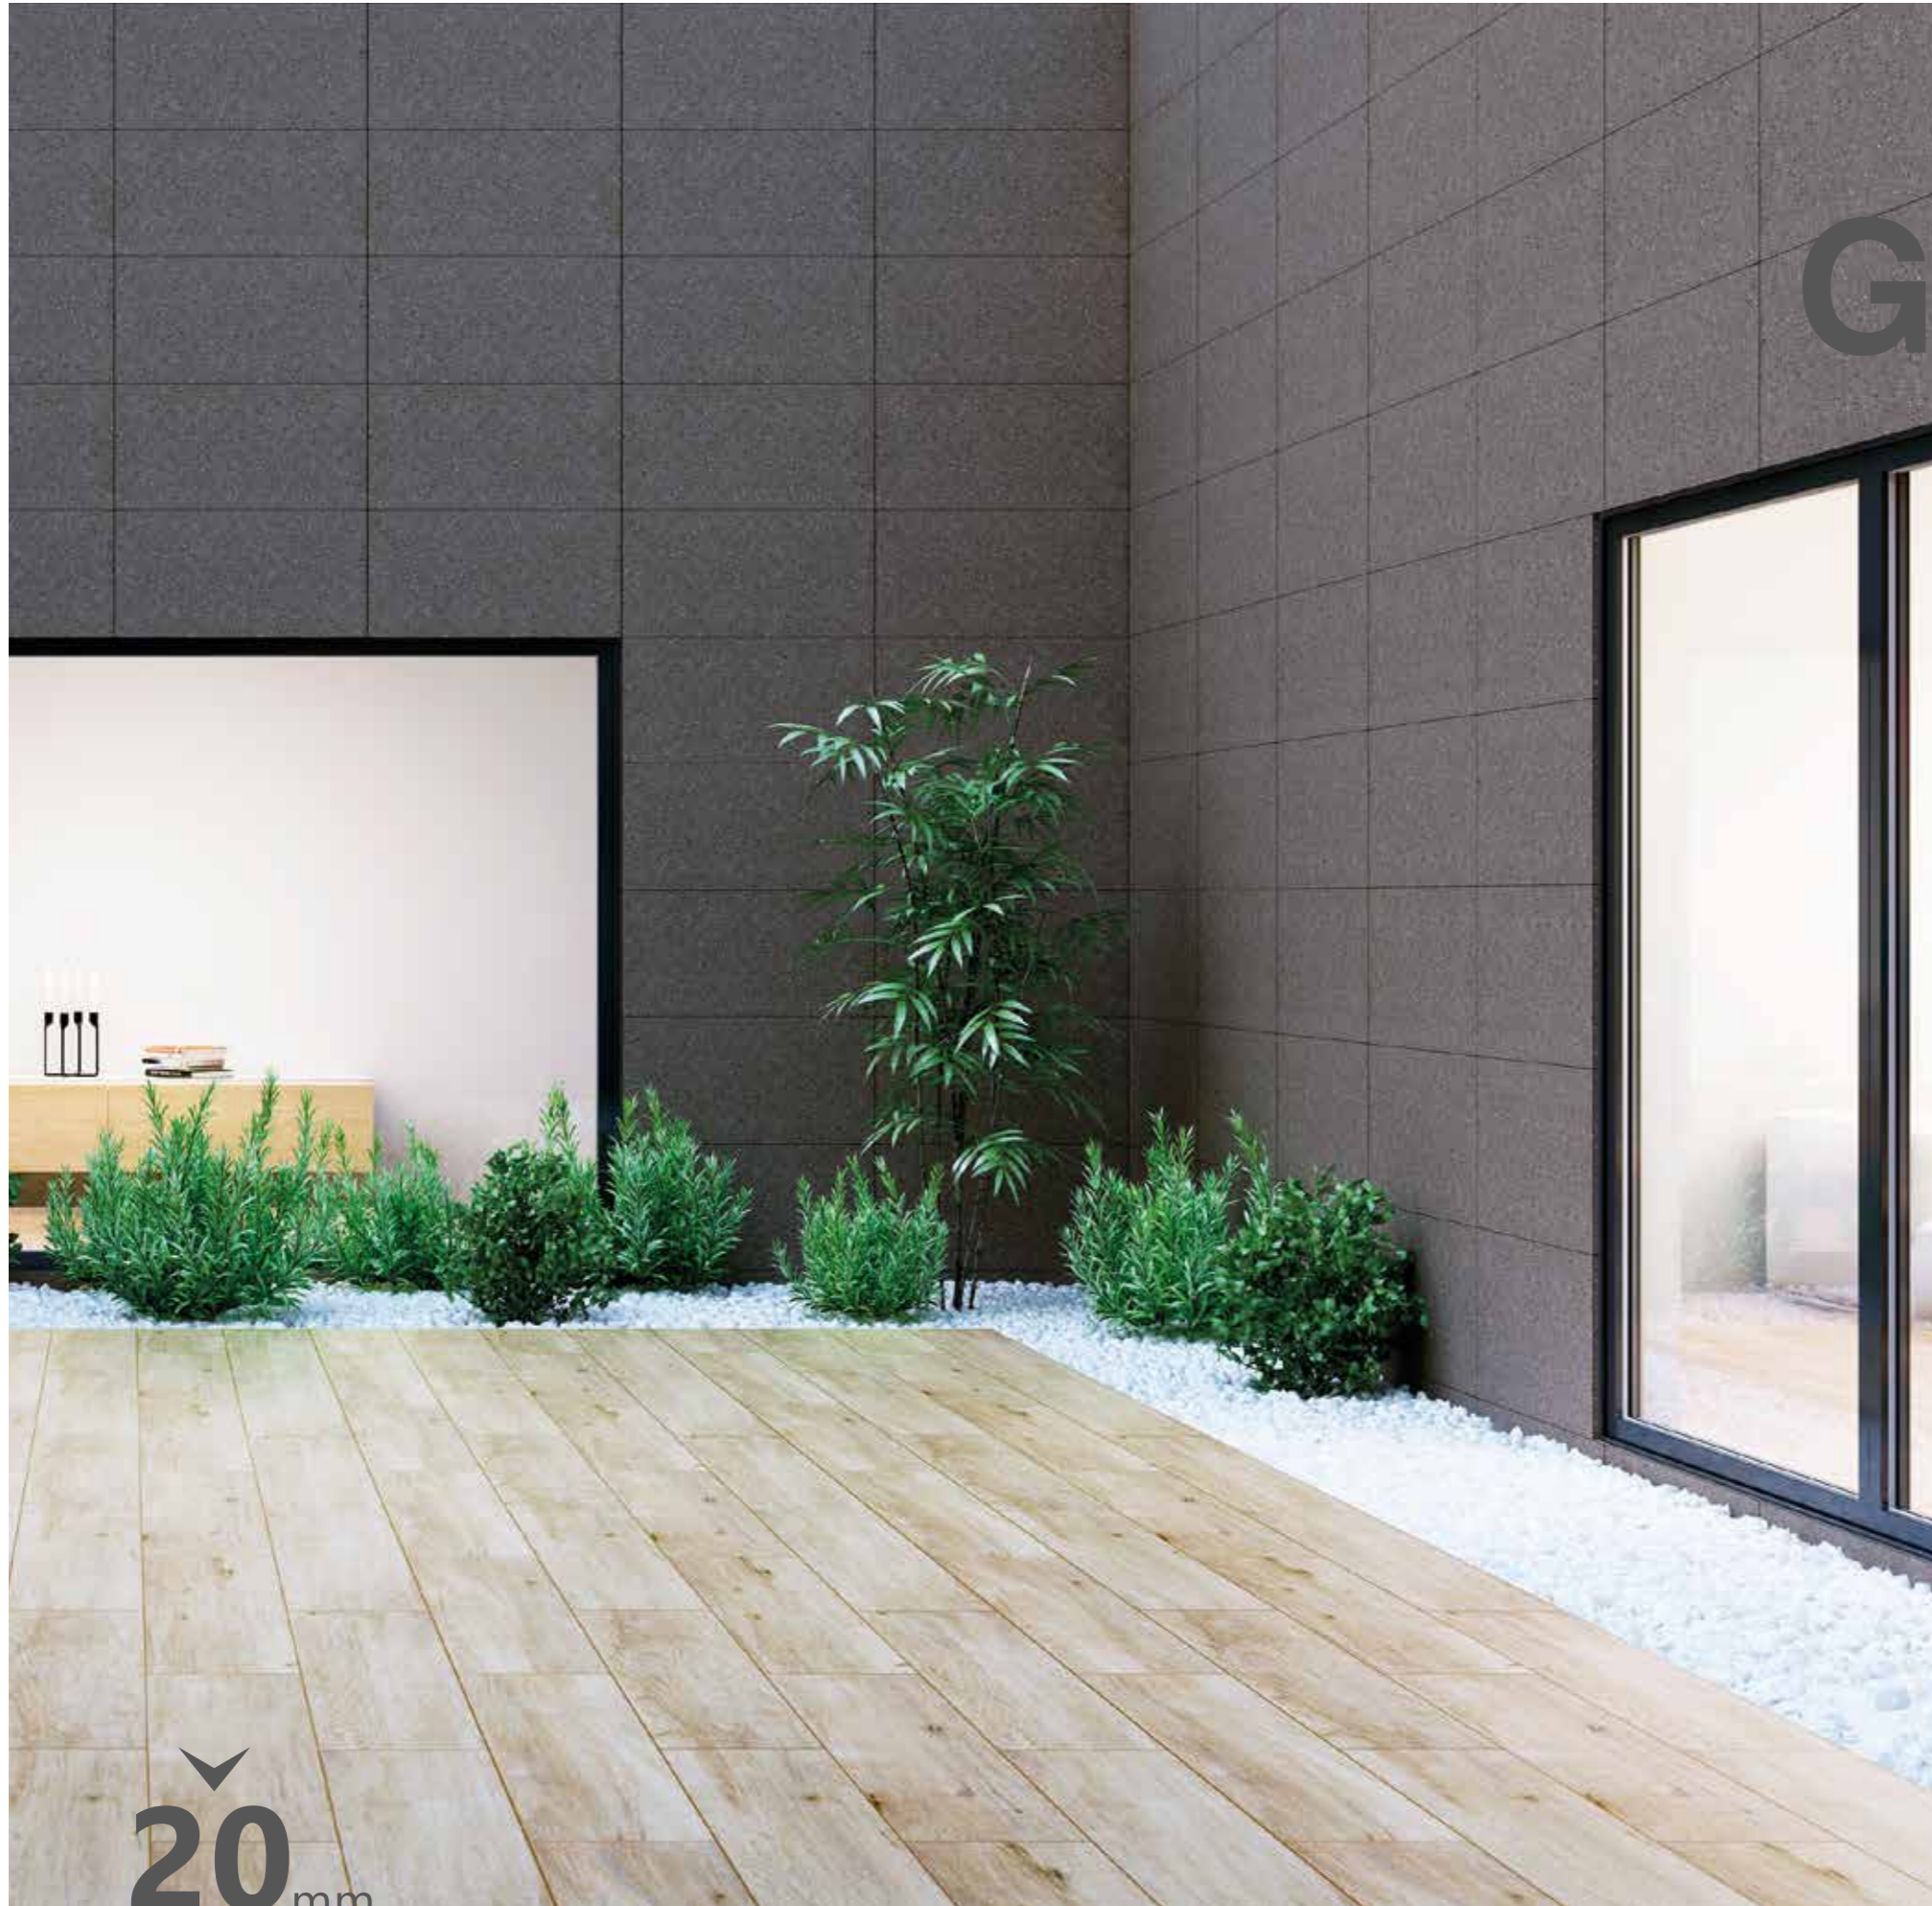

Goa

Goa Haya 30x120 cm. / 11,8"x47,2"
 Gravity Antracita 60x120 cm. / 23,6"x47,2"

GOA

PORCELAIN TILES

30x120 cm. / 11,8"x47,2"
30,5x121 cm. / 12"x47,6"

Goa Blanco
 30x120 cm / 11,8"x47,2"

Goa Haya
 30x120 cm. / 11,8"x47,2"