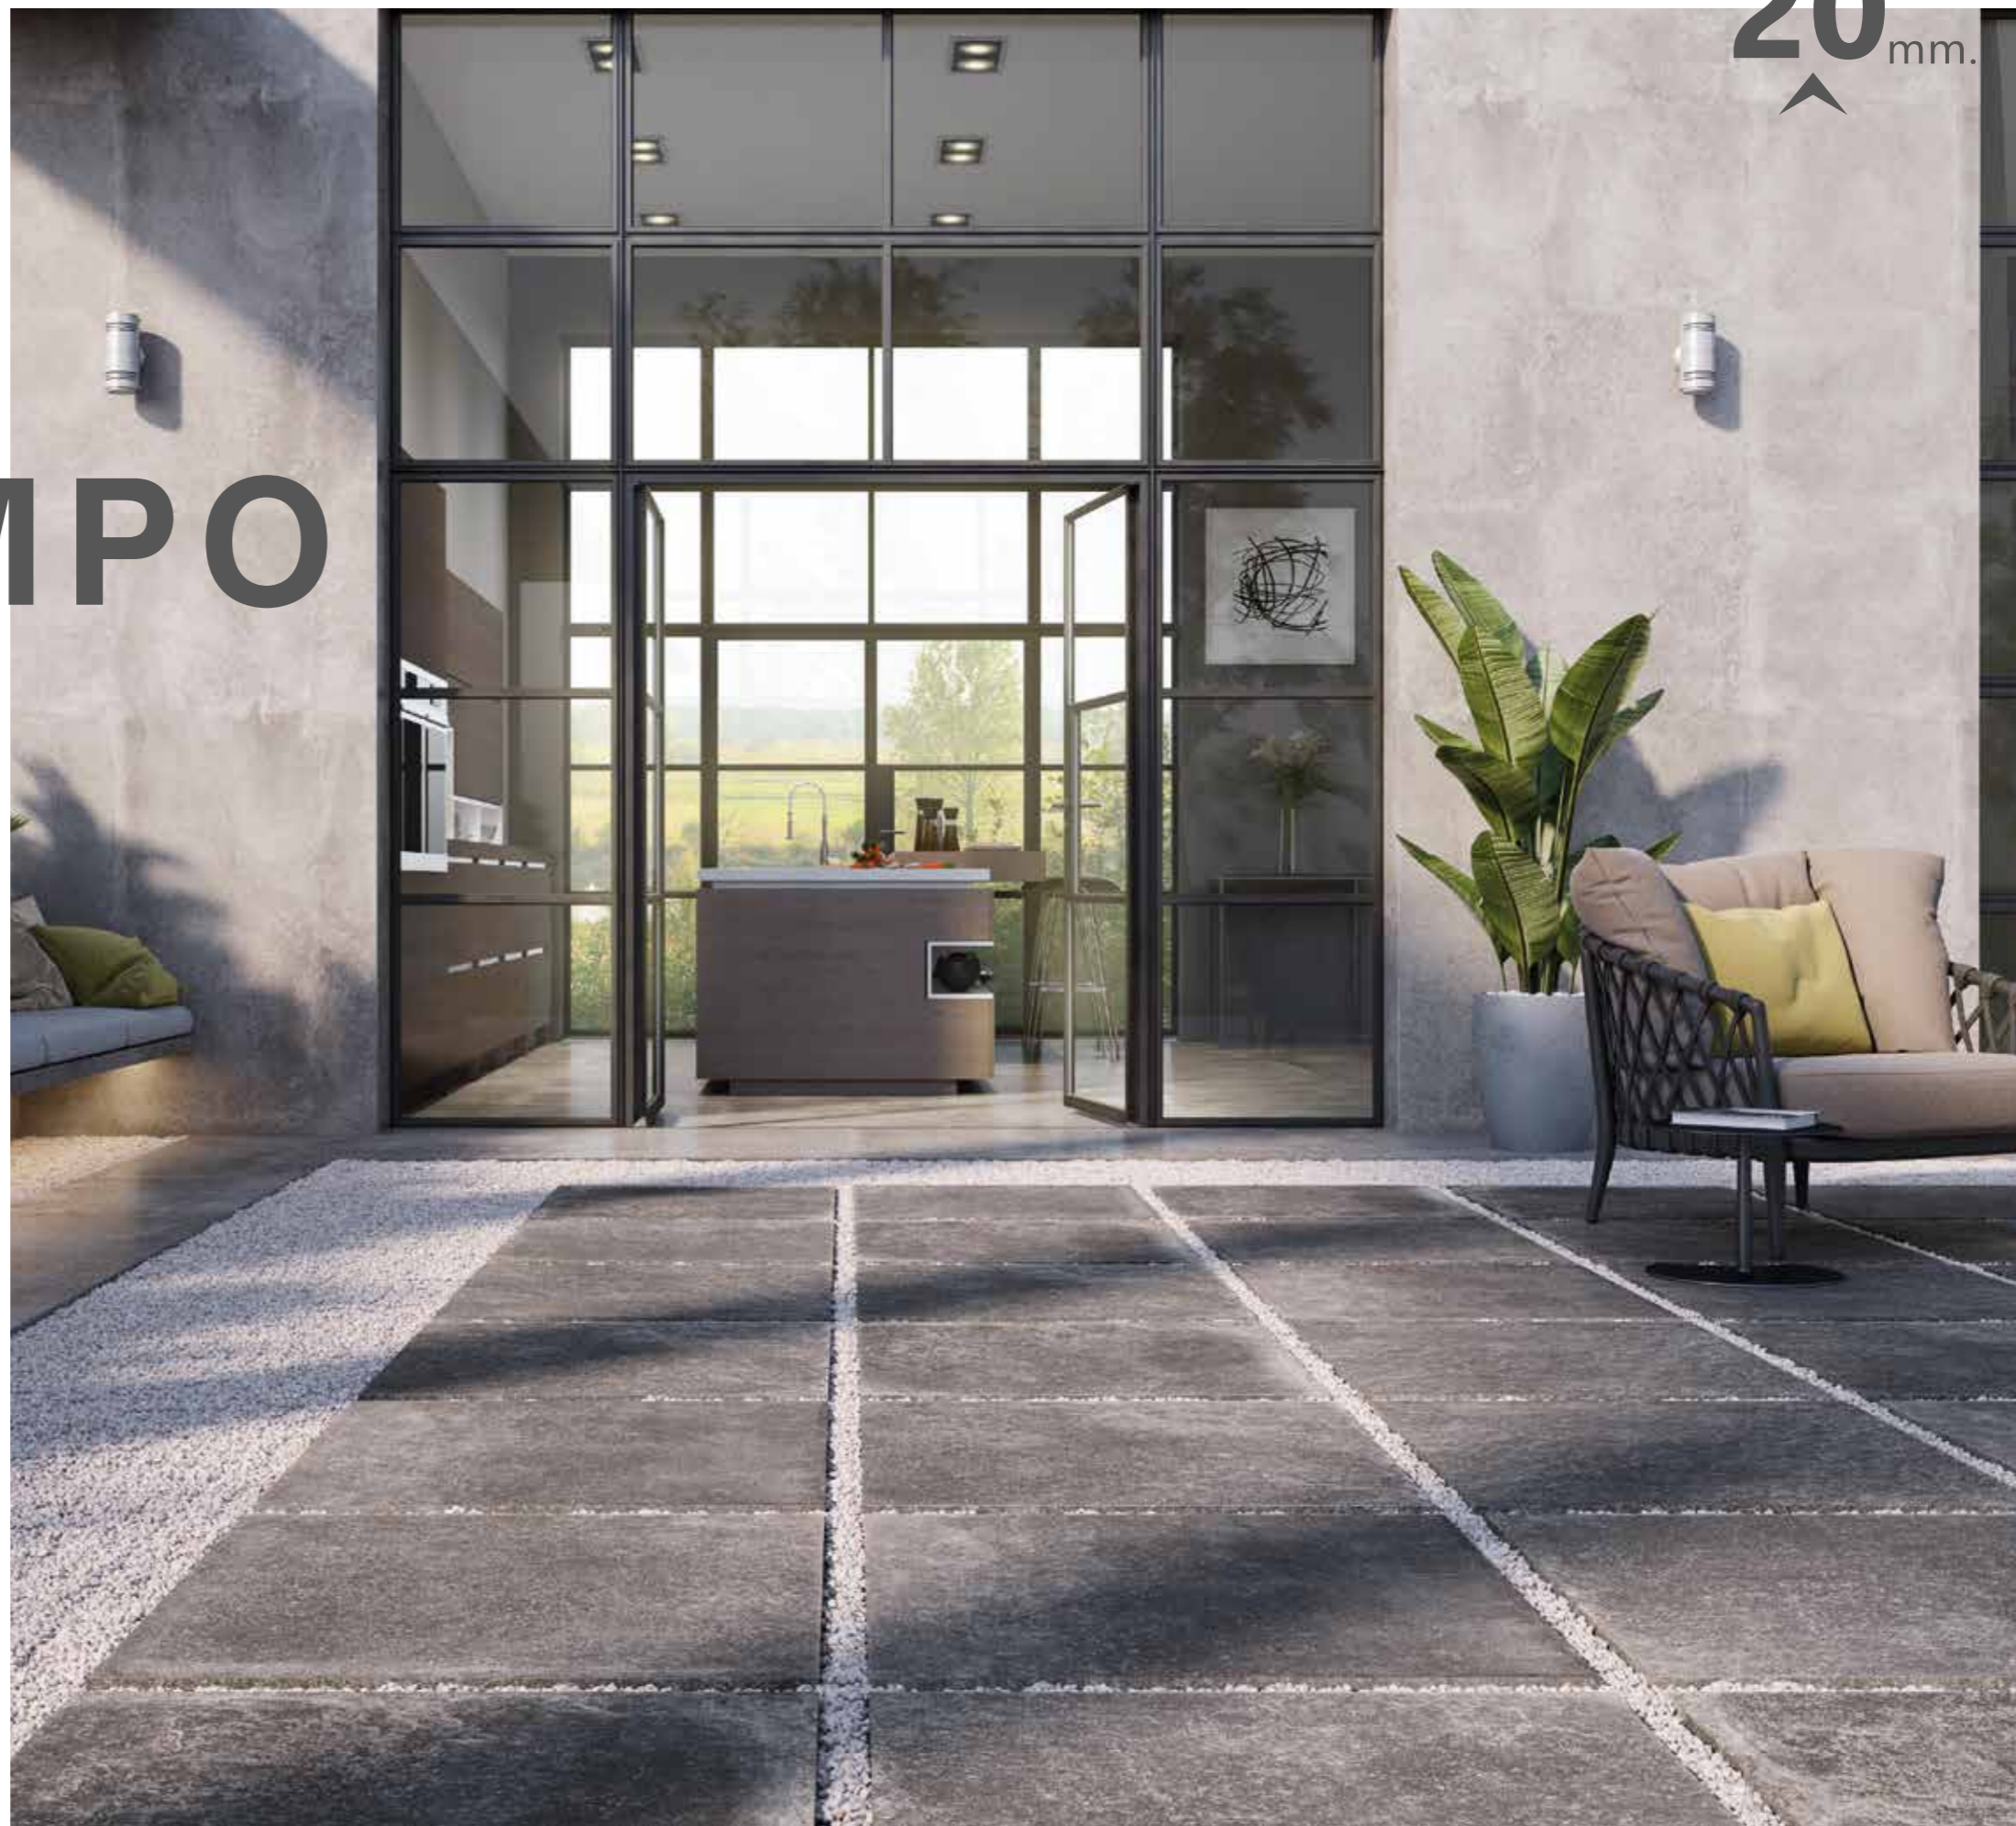

Olympo

Olympo Dark 75x75 cm. / 29,5"x29,5"

20 mm.

OLYMPO

PORCELAIN TILES - FULL BODY

26x30 cm. / 10,2"x11,8"

60x60 cm. / 23,6"x23,6"
61x61 cm. / 24"x24"

75x75 cm. / 29,5"x29,5"
76x76 cm. / 29,9"x29,9"

60x120 cm. / 23,6"x47,2"

-OLYMPO 47-